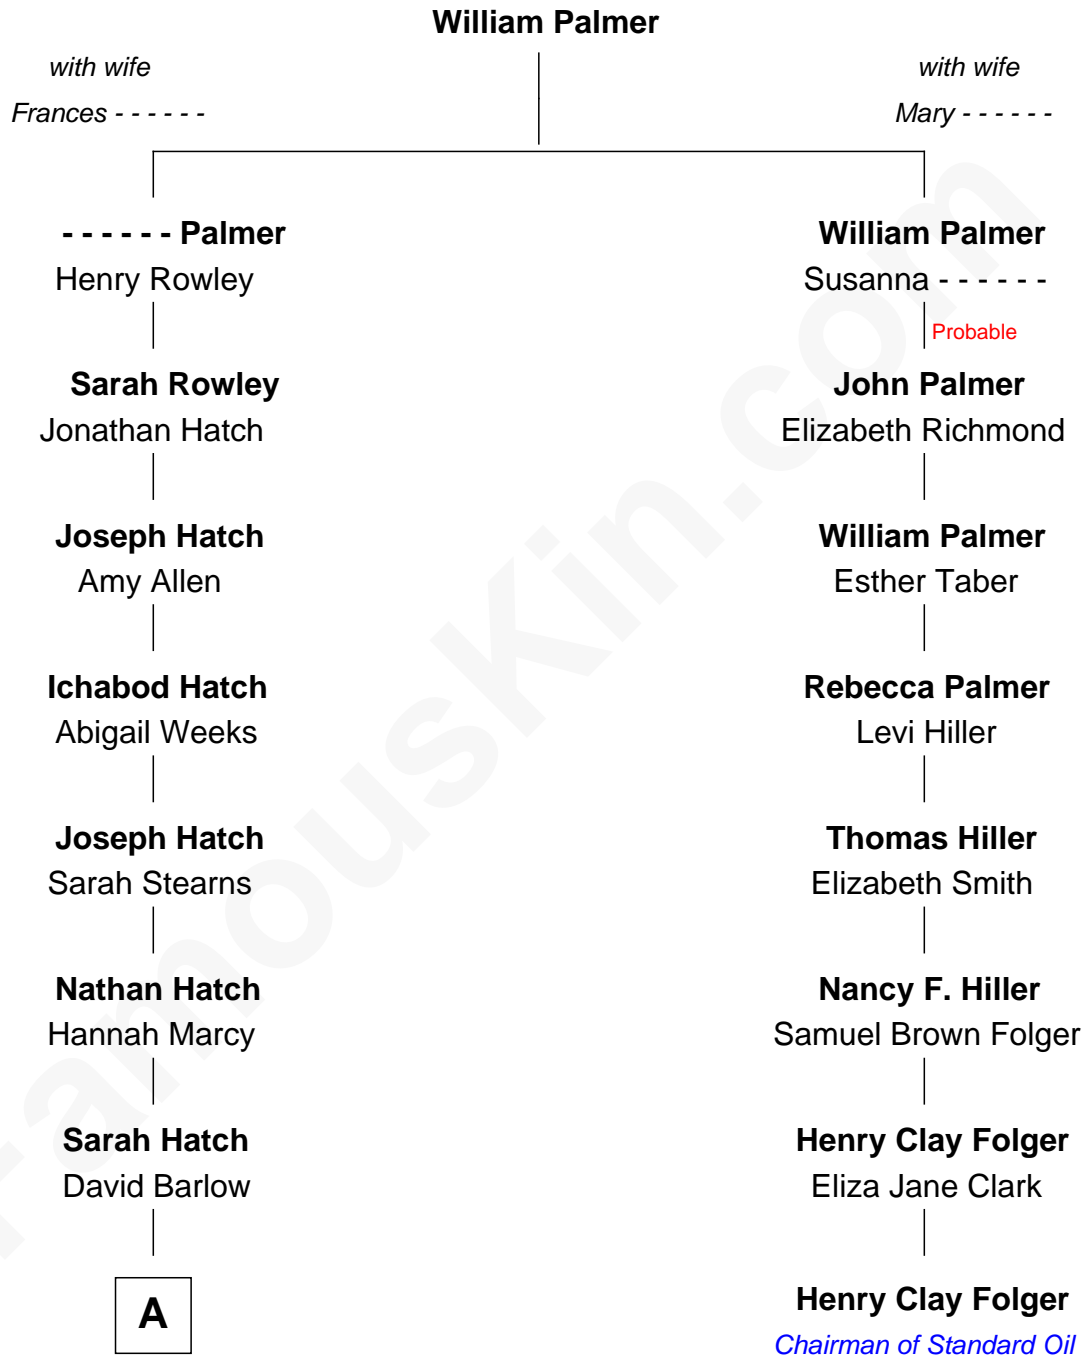

FamousKin.com
Relationship Chart of
Maj. Gen. Francis C. Barlow
Union Army - U.S. Civil War

7th cousin 1 time removed of

Henry Clay Folger

Founder of Folger Shakespeare Library and Chairman of Standard Oil

A

Rev. David Hatch Barlow

Almira Cornelia Penniman

Maj. Gen. Francis C. Barlow

Union Army - U.S. Civil War

FamousKin.com