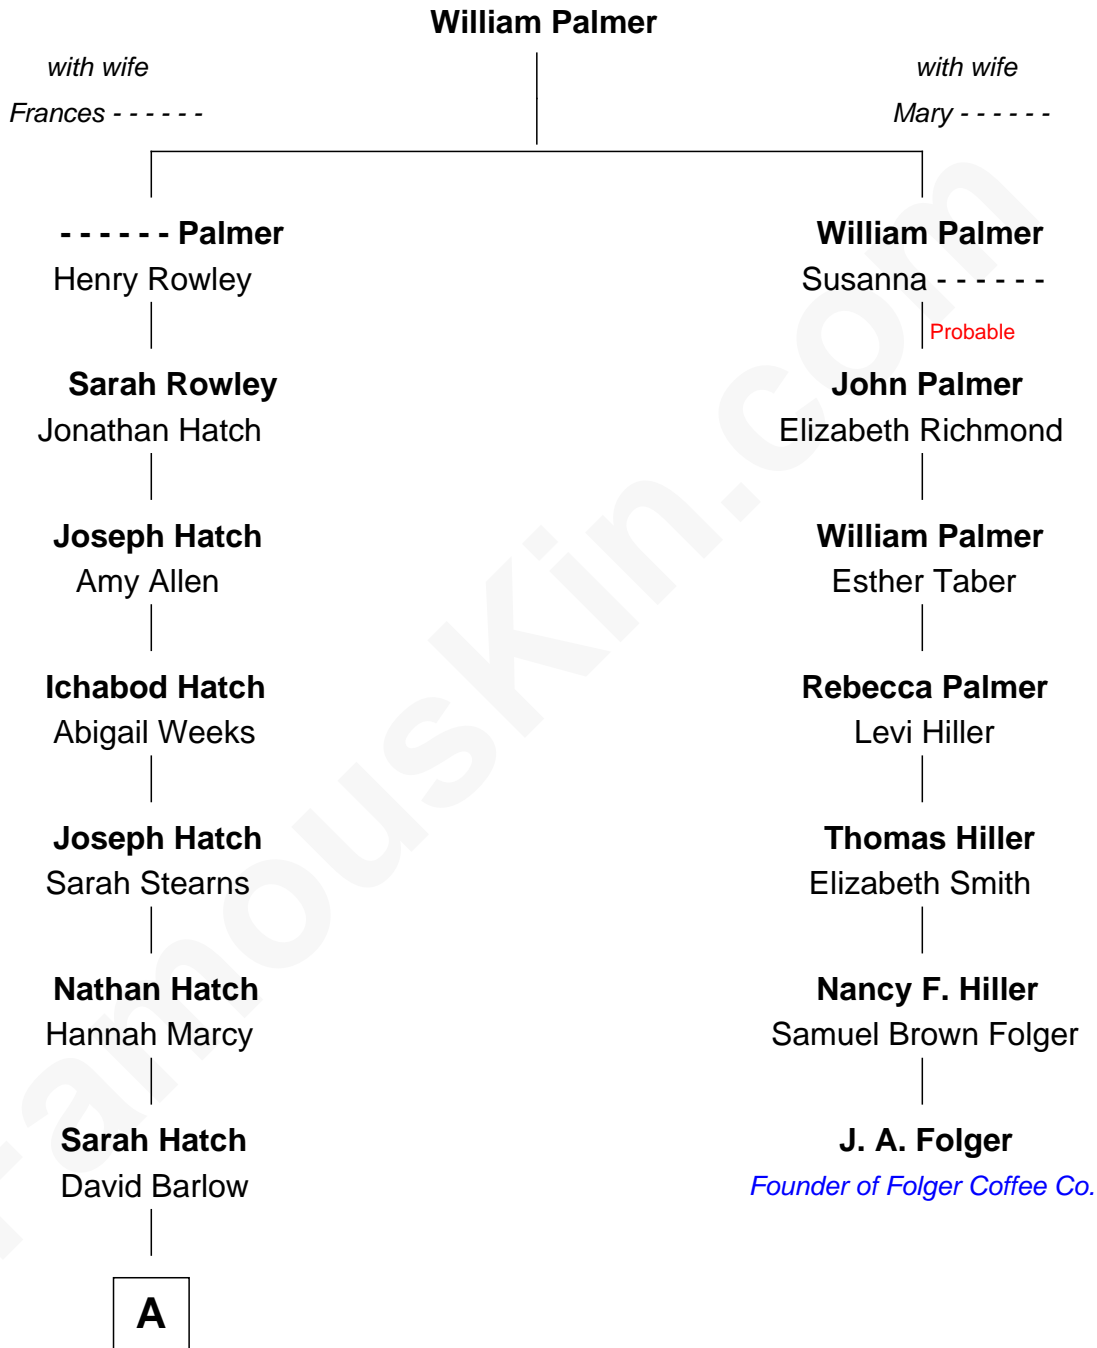

**FamousKin.com**  
**Relationship Chart of**  
**Maj. Gen. Francis C. Barlow**  
*Union Army - U.S. Civil War*

6th cousin 2 times removed of

**J. A. Folger**

*Founder of Folger Coffee Company*

A

Rev. David Hatch Barlow

Almira Cornelia Penniman

Maj. Gen. Francis C. Barlow

*Union Army - U.S. Civil War*

FamousKin.com