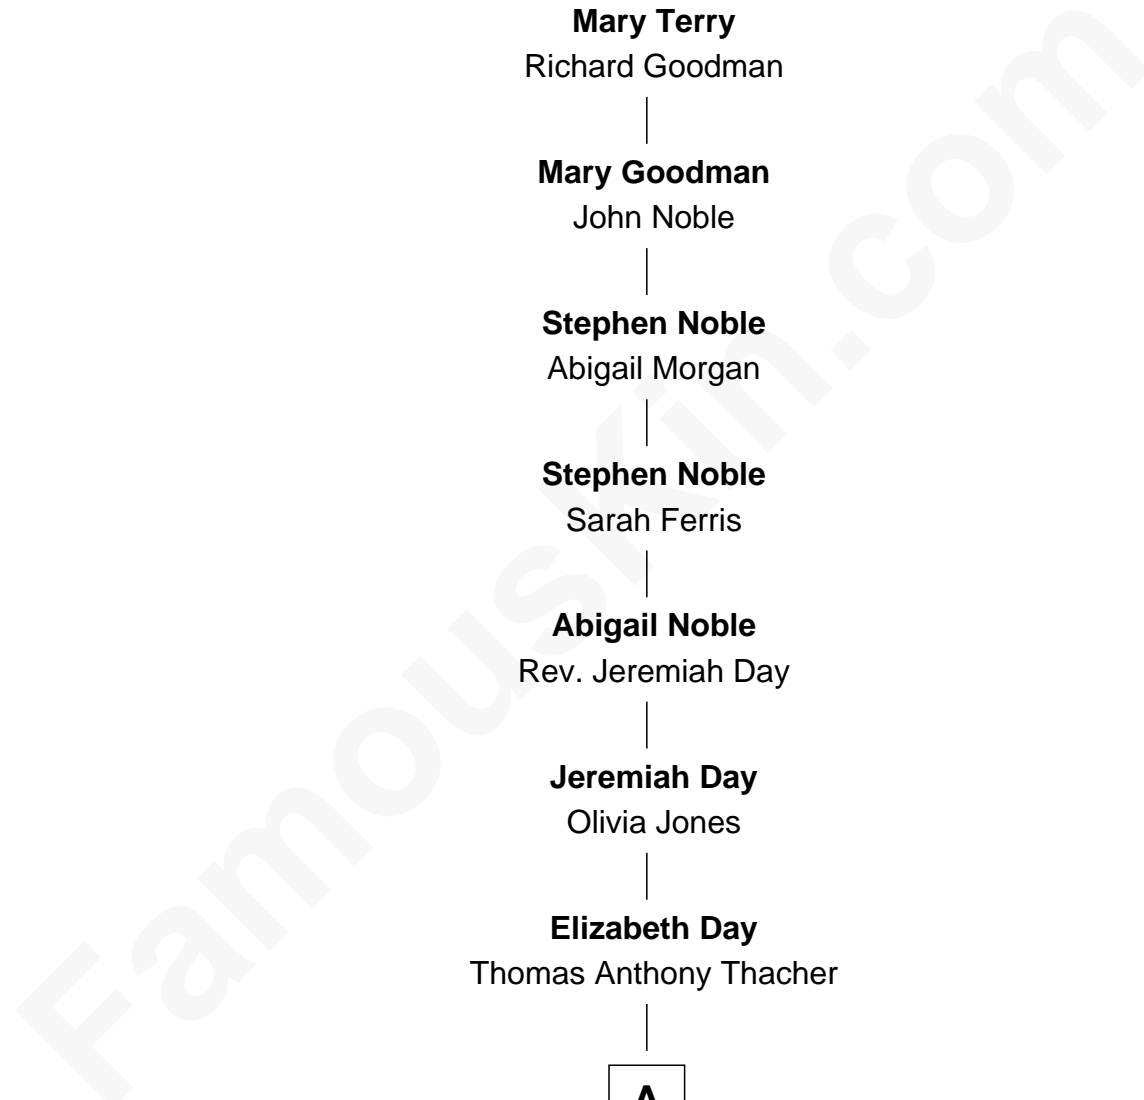

Stephen Terry

Jane Hardey

Mary Terry

Richard Goodman

Mary Goodman

John Noble

Stephen Noble

Abigail Morgan

Stephen Noble

Sarah Ferris

Abigail Noble

Rev. Jeremiah Day

Jeremiah Day

Olivia Jones

Elizabeth Day

Thomas Anthony Thacher

A