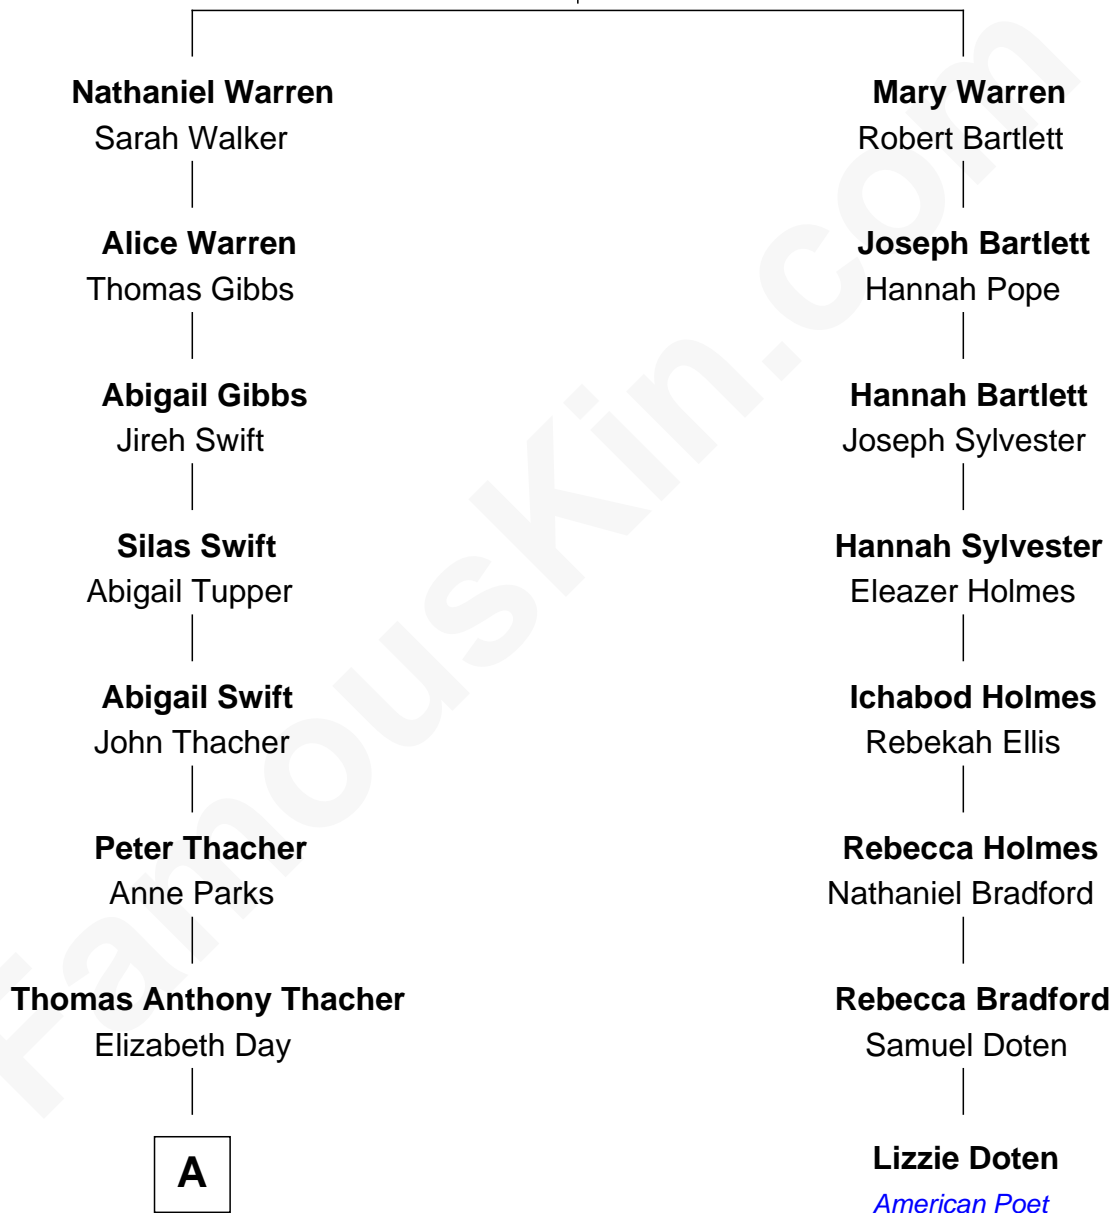

FamousKin.com

Relationship Chart of

Zoe Kazan

TV, Movie and Stage Actress

7th cousin 3 times removed of

Lizzie Doten

American Poet

Richard Warren
Elizabeth Walker

A

—
Alfred Beaumont Thacher
Emma Cecelia Erkenbrecher

—
Molly Day Thacher
Elia Kazantzoglou

—
Nicholas Kazan
Jean Robin Swicord

—
Zoe Kazan
TV, Movie and Stage Actress