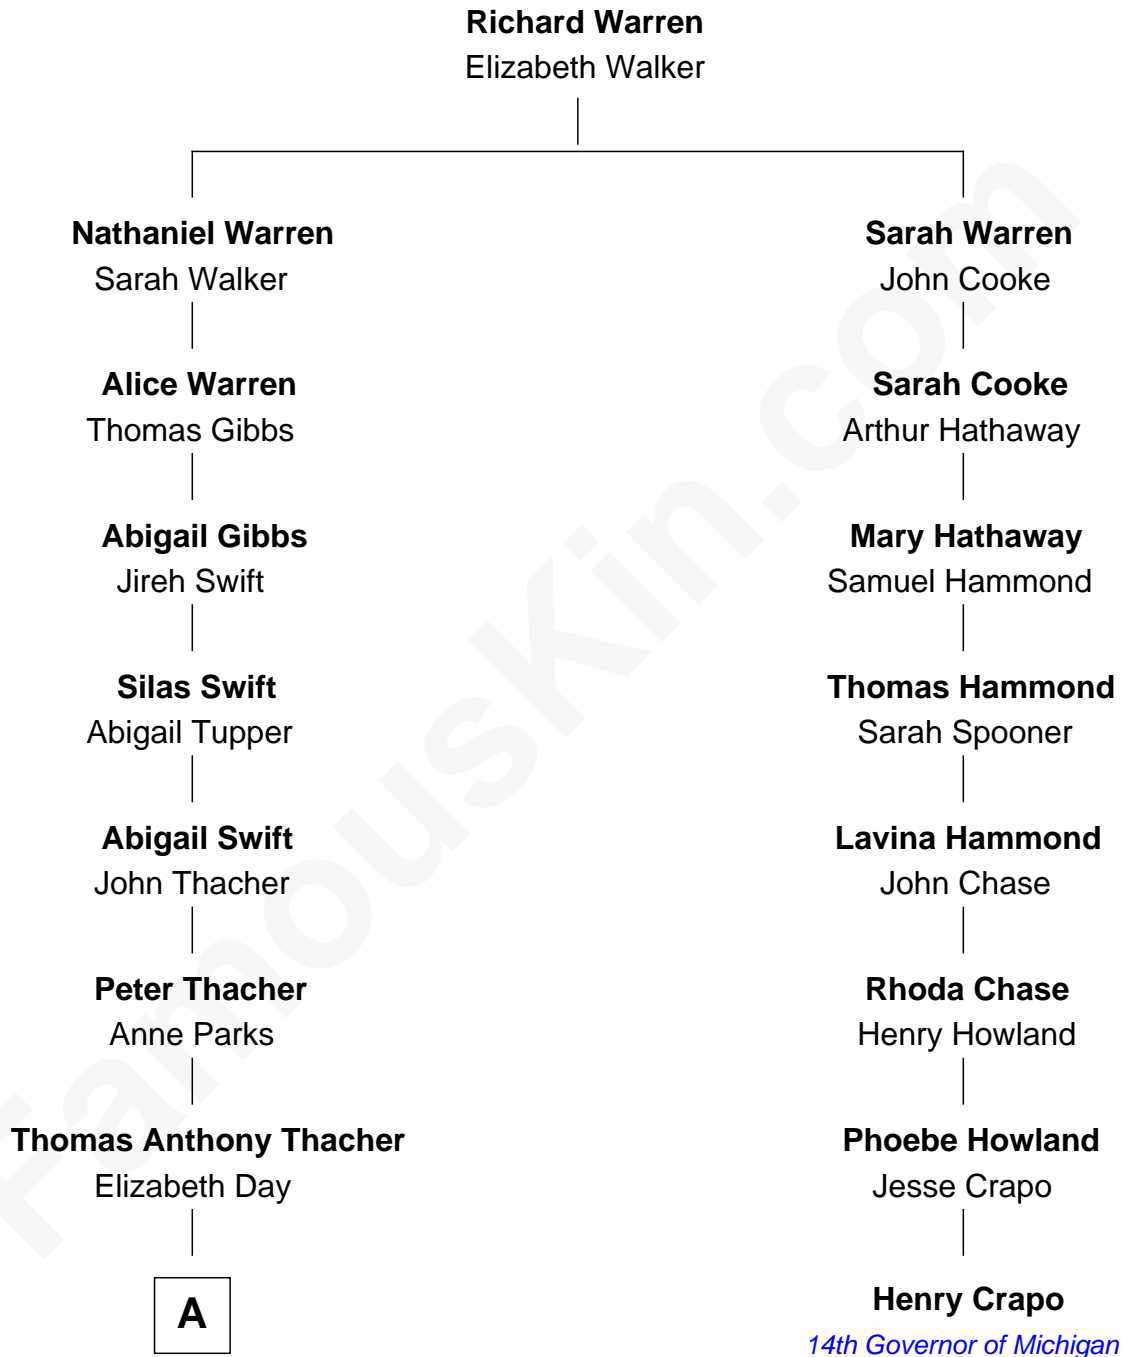

FamousKin.com

Relationship Chart of

Zoe Kazan

TV, Movie and Stage Actress

7th cousin 3 times removed of

Henry Crapo

14th Governor of Michigan

A

—
Alfred Beaumont Thacher
Emma Cecelia Erkenbrecher

—
Molly Day Thacher
Elia Kazantzoglou

—
Nicholas Kazan
Jean Robin Swicord

—
Zoe Kazan
TV, Movie and Stage Actress