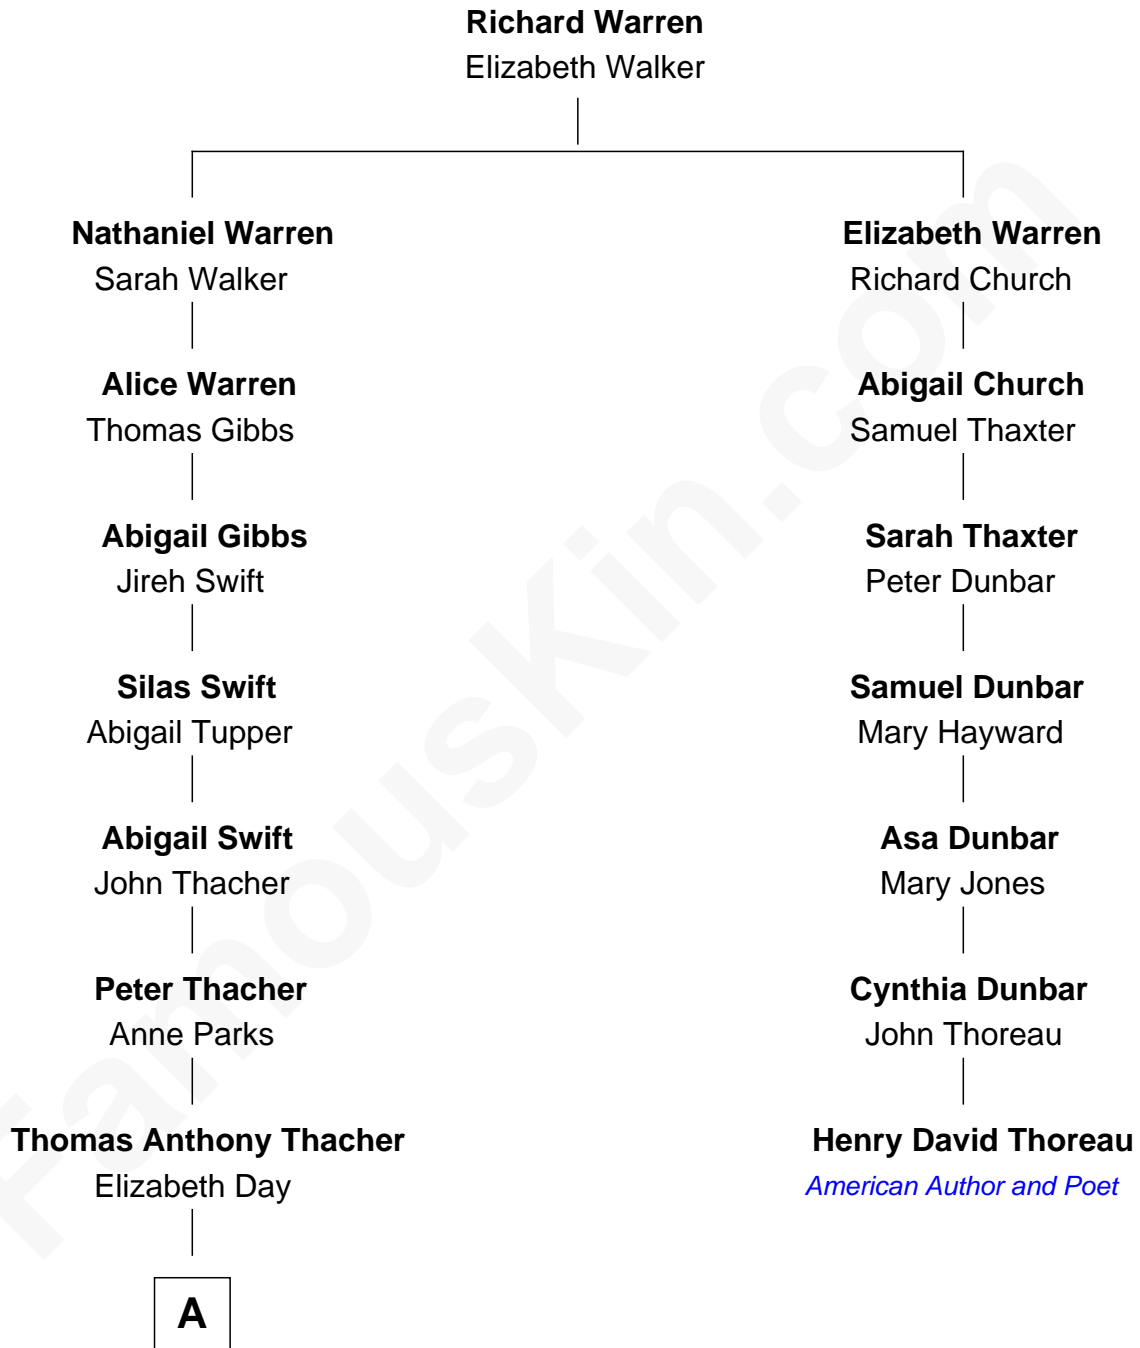

## Relationship Chart of

### Zoe Kazan

TV, Movie and Stage Actress

6th cousin 4 times removed of

### Henry David Thoreau

American Author and Poet

**A**

—  
**Alfred Beaumont Thacher**  
Emma Cecelia Erkenbrecher

—  
**Molly Day Thacher**  
Elia Kazantzoglou

—  
**Nicholas Kazan**  
Jean Robin Swicord

—  
**Zoe Kazan**  
*TV, Movie and Stage Actress*