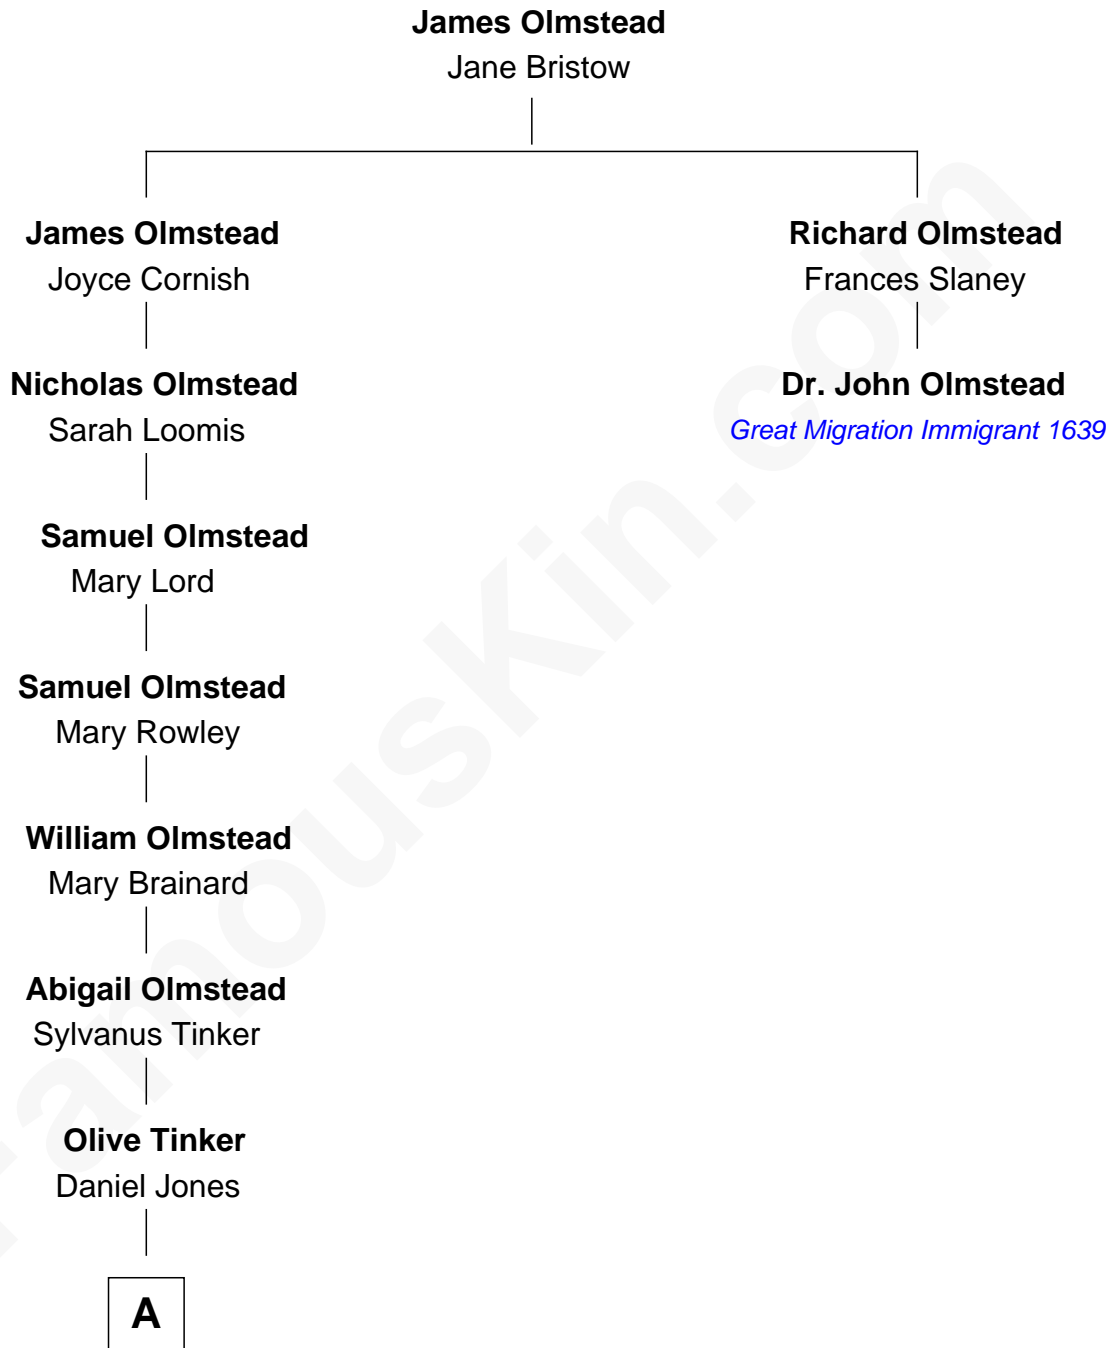

FamousKin.com

Relationship Chart of

Zoe Kazan

TV, Movie and Stage Actress

1st cousin 11 times removed of

Dr. John Olmstead

(c1617 - c1686) Great Migration Immigrant 1639

A

—
Olivia Jones
Jeremiah Day

—
Elizabeth Day
Thomas Anthony Thacher

—
Alfred Beaumont Thacher
Emma Cecelia Erkenbrecher

—
Molly Day Thacher
Elia Kazantzoglou

—
Nicholas Kazan
Jean Robin Swicord

—
Zoe Kazan
TV, Movie and Stage Actress