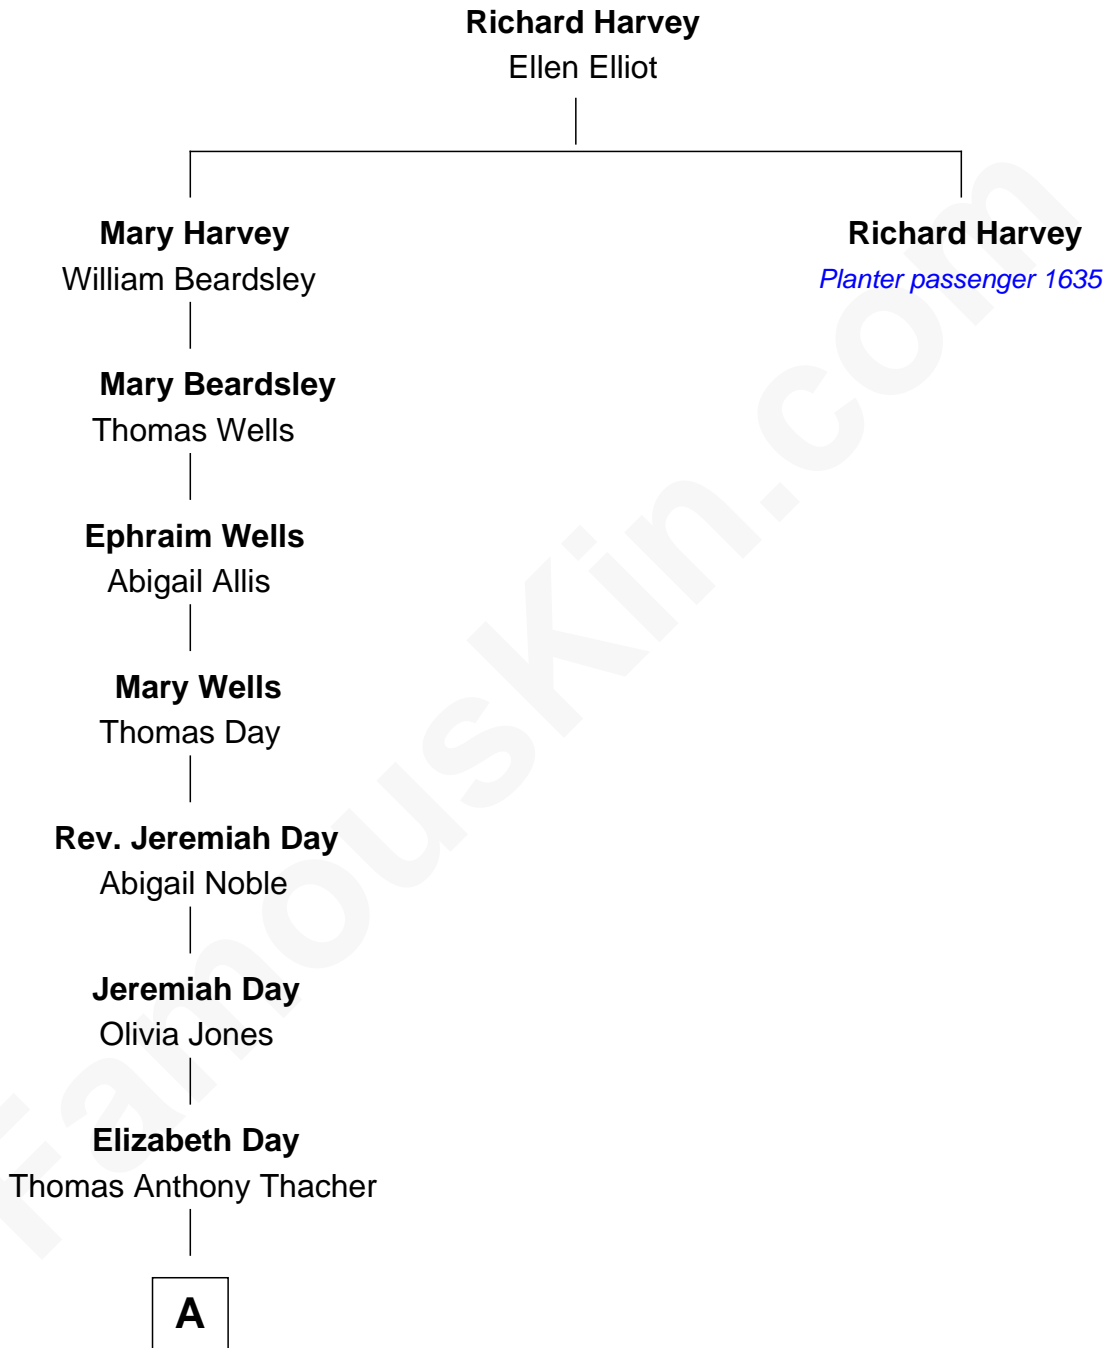

FamousKin.com Relationship Chart of

Zoe Kazan

TV, Movie and Stage Actress

8th great-grandniece of

Richard Harvey

(c1612 - c1698) Planter passenger 1635

A

—
Alfred Beaumont Thacher
Emma Cecelia Erkenbrecher

—
Molly Day Thacher
Elia Kazantzoglou

—
Nicholas Kazan
Jean Robin Swicord

—
Zoe Kazan
TV, Movie and Stage Actress