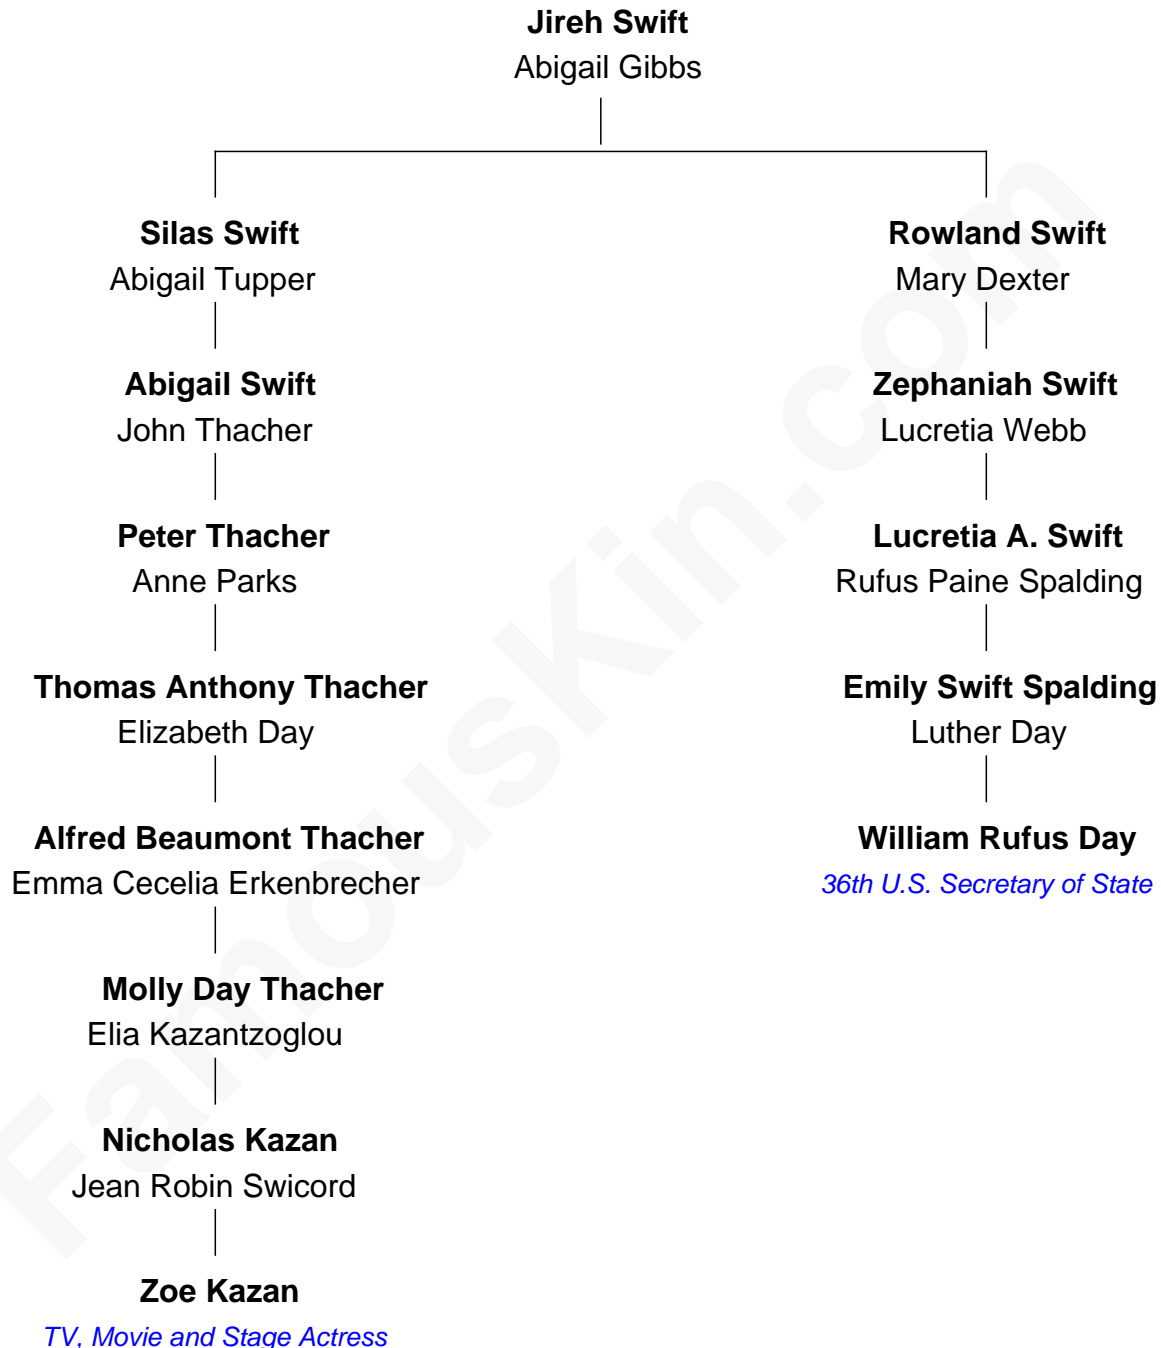

## Relationship Chart of

### Zoe Kazan

*TV, Movie and Stage Actress*

4th cousin 3 times removed of

### William Rufus Day

*36th U.S. Secretary of State*

Zoe Kazan photo by [Bridget Laudien](#) (CC BY-SA 4.0)