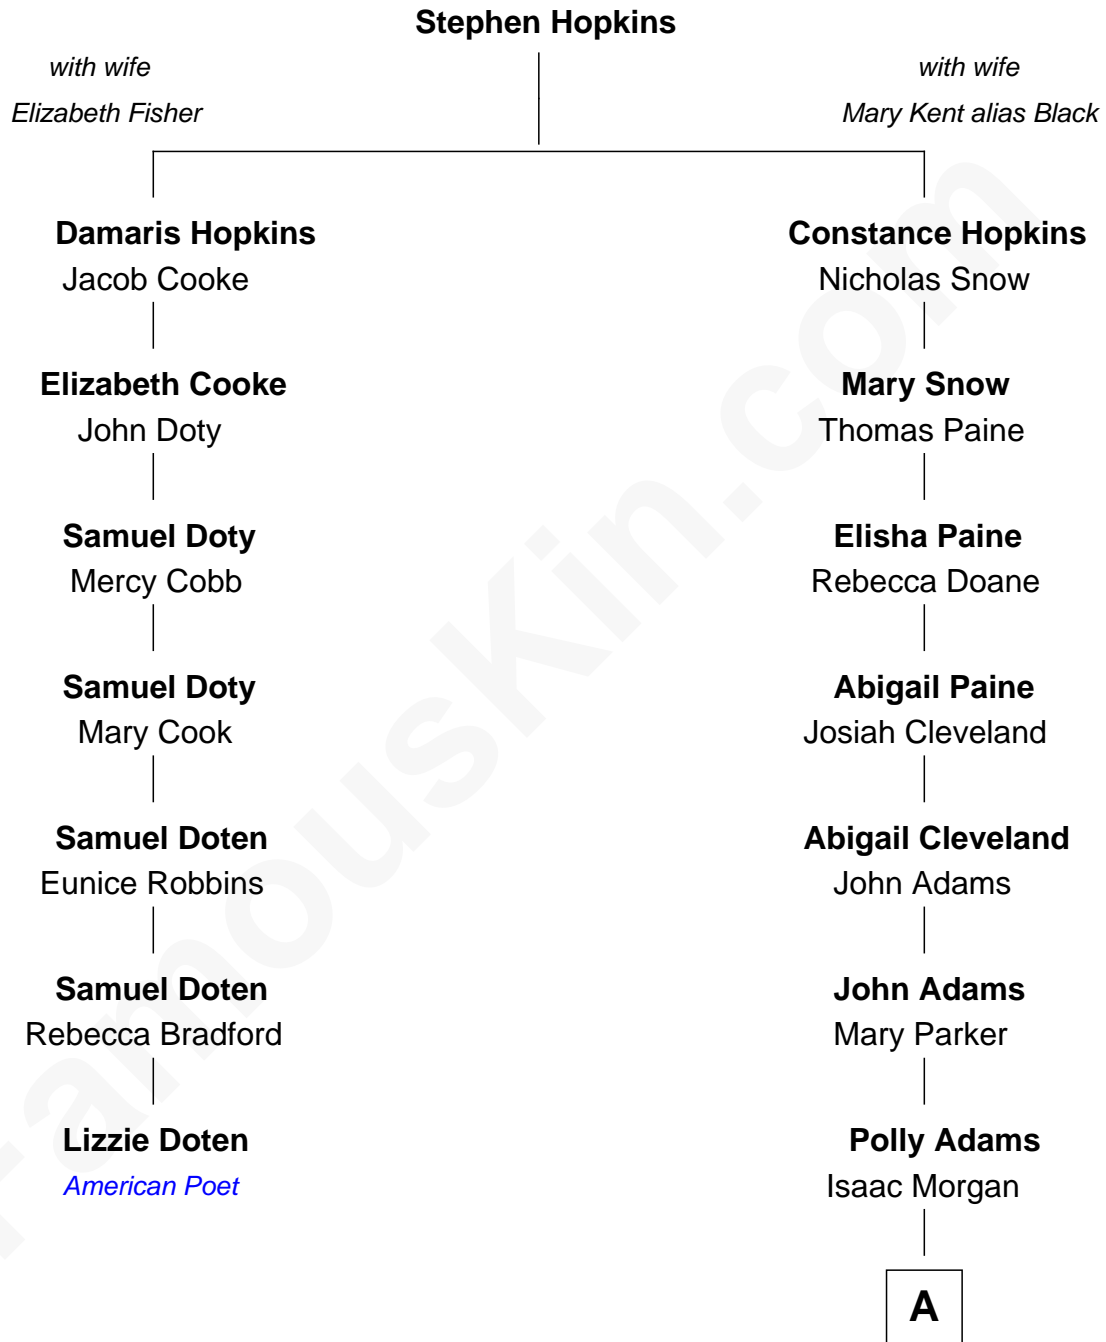

FamousKin.com Relationship Chart of

Lizzie Doten

American Poet

6th cousin 7 times removed of

Linda Hamilton

TV and Movie Actress

A

John Adams Morgan

Aurelia Watrous

Eliza Morgan

John M. Grimes

Aurelia Morgan Grimes

Stephen P. Holt

Taylor Holt

Frances Kyle

Dr. Richard Huckstep Holt