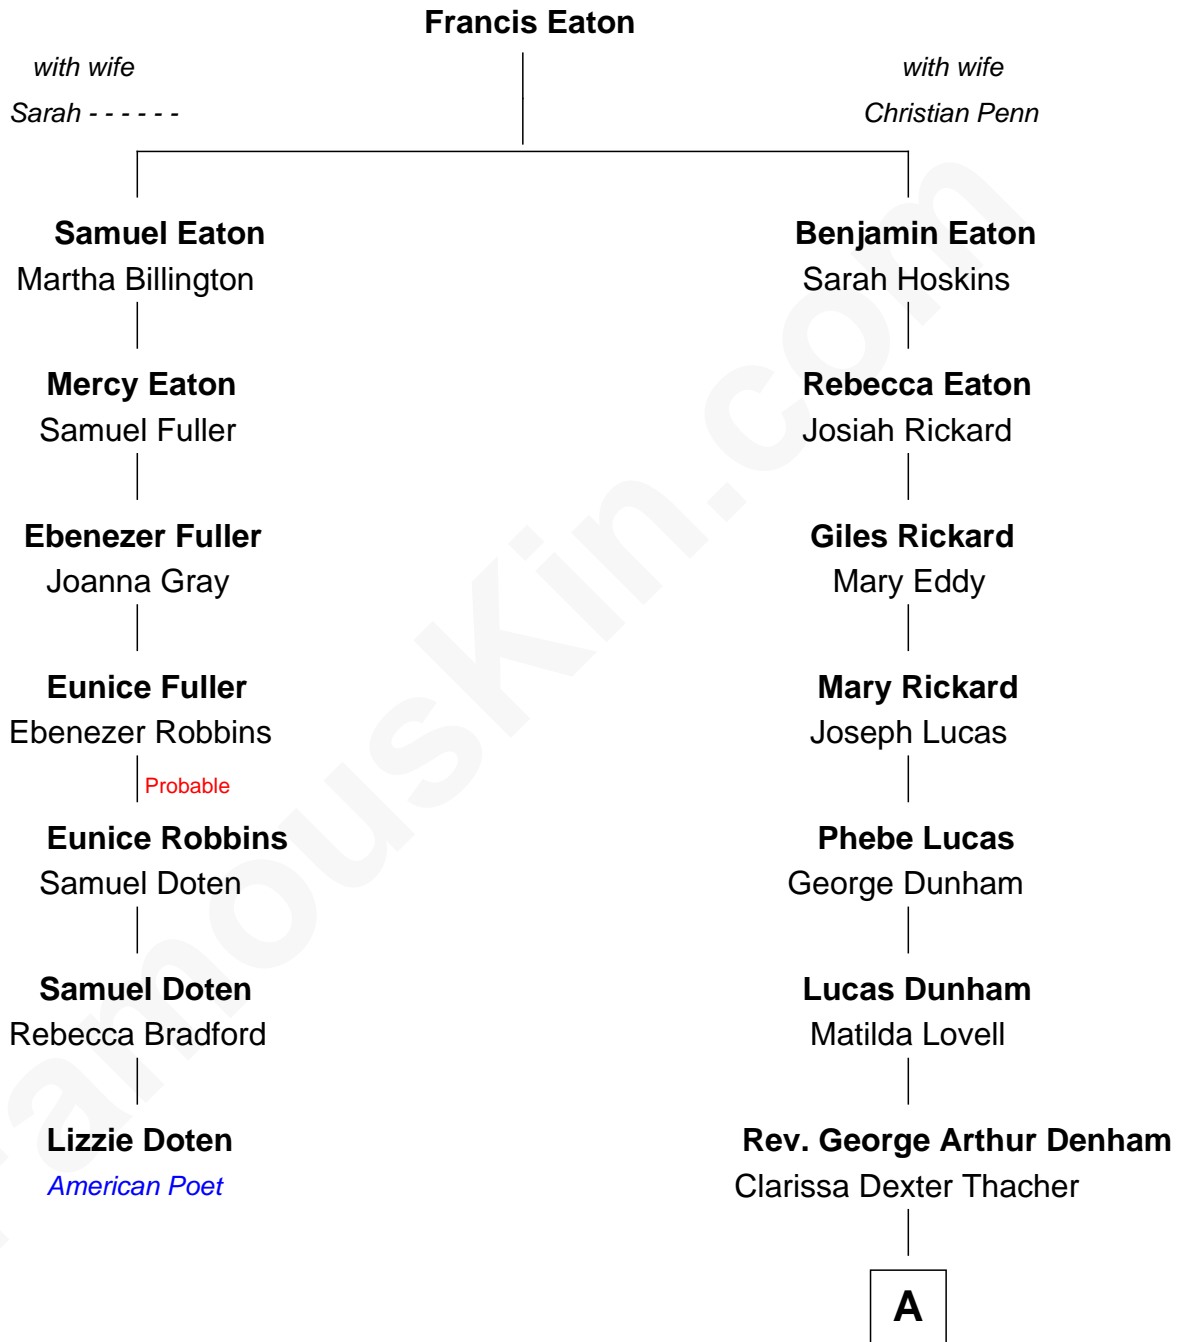

FamousKin.com Relationship Chart of

Lizzie Doten
American Poet

6th cousin 3 times removed of

Samuel P. Goddard
12th Governor of Arizona

A

Matthew Thacher Denham

Clara E. Fisher

Florence Hilton Denham

Samuel Pearson Goddard

Samuel P. Goddard

12th Governor of Arizona

FamousKin.com