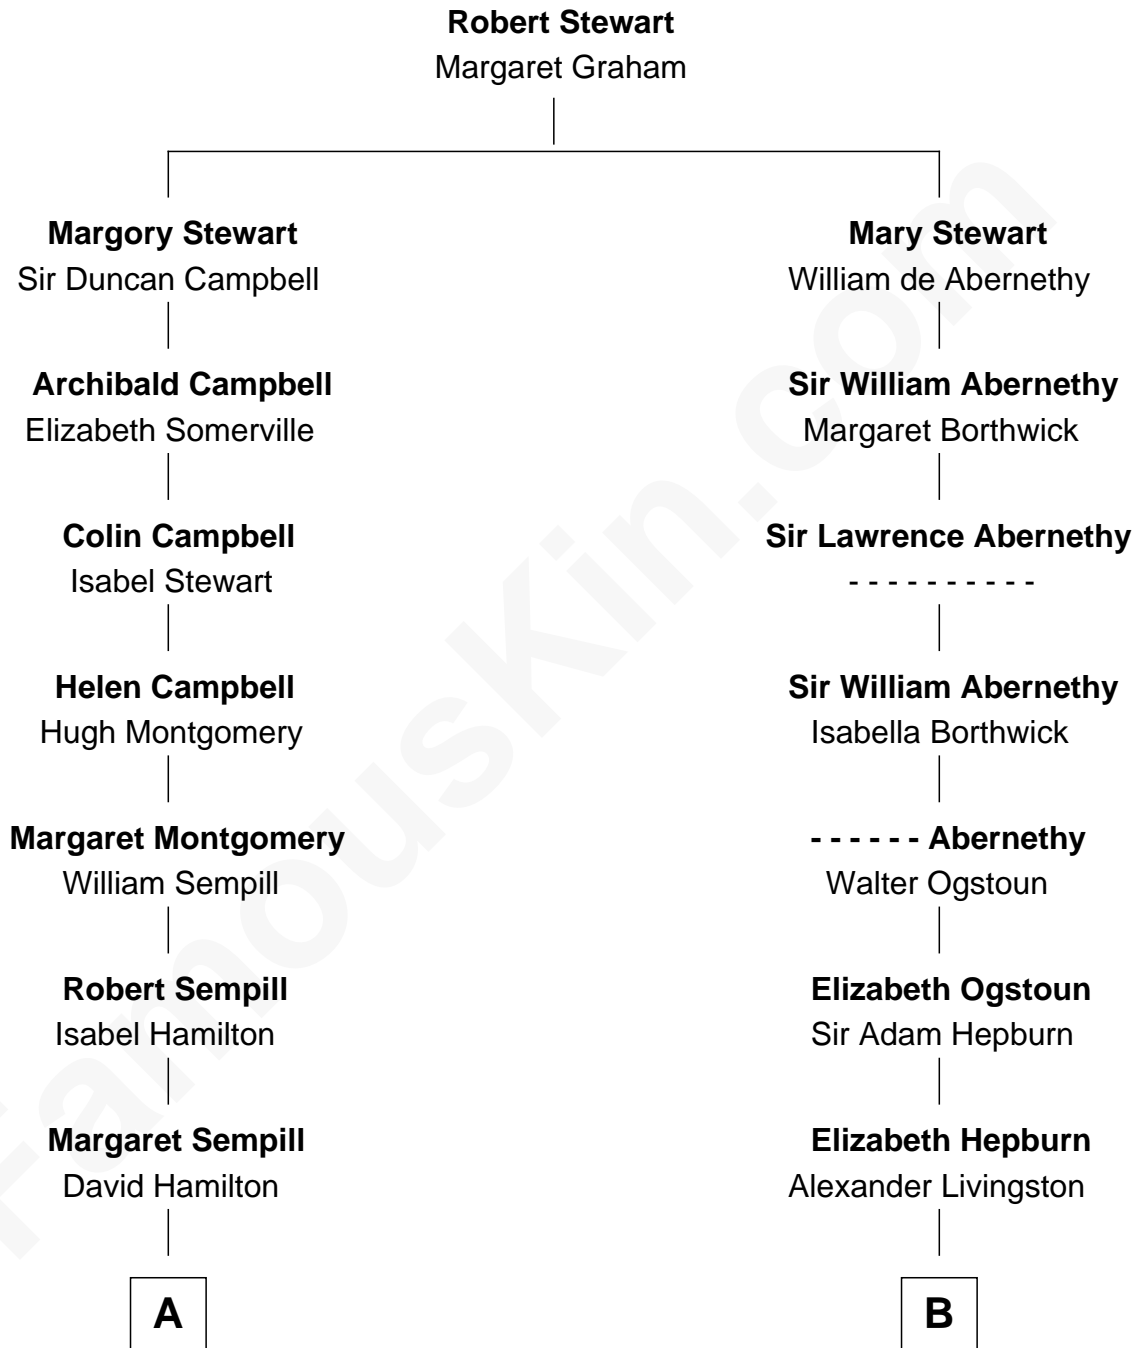

FamousKin.com

Relationship Chart of

Robert Louis Stevenson

Author of Treasure Island

17th cousin 2 times removed of

Thomas Kean
48th Governor of New Jersey

C

Hamilton Fish Kean
Katharine Taylor Winthrop

Robert Winthrop Kean
Elizabeth Stuyvesant Howard

Thomas Kean
48th Governor of New Jersey

FamousKin.com