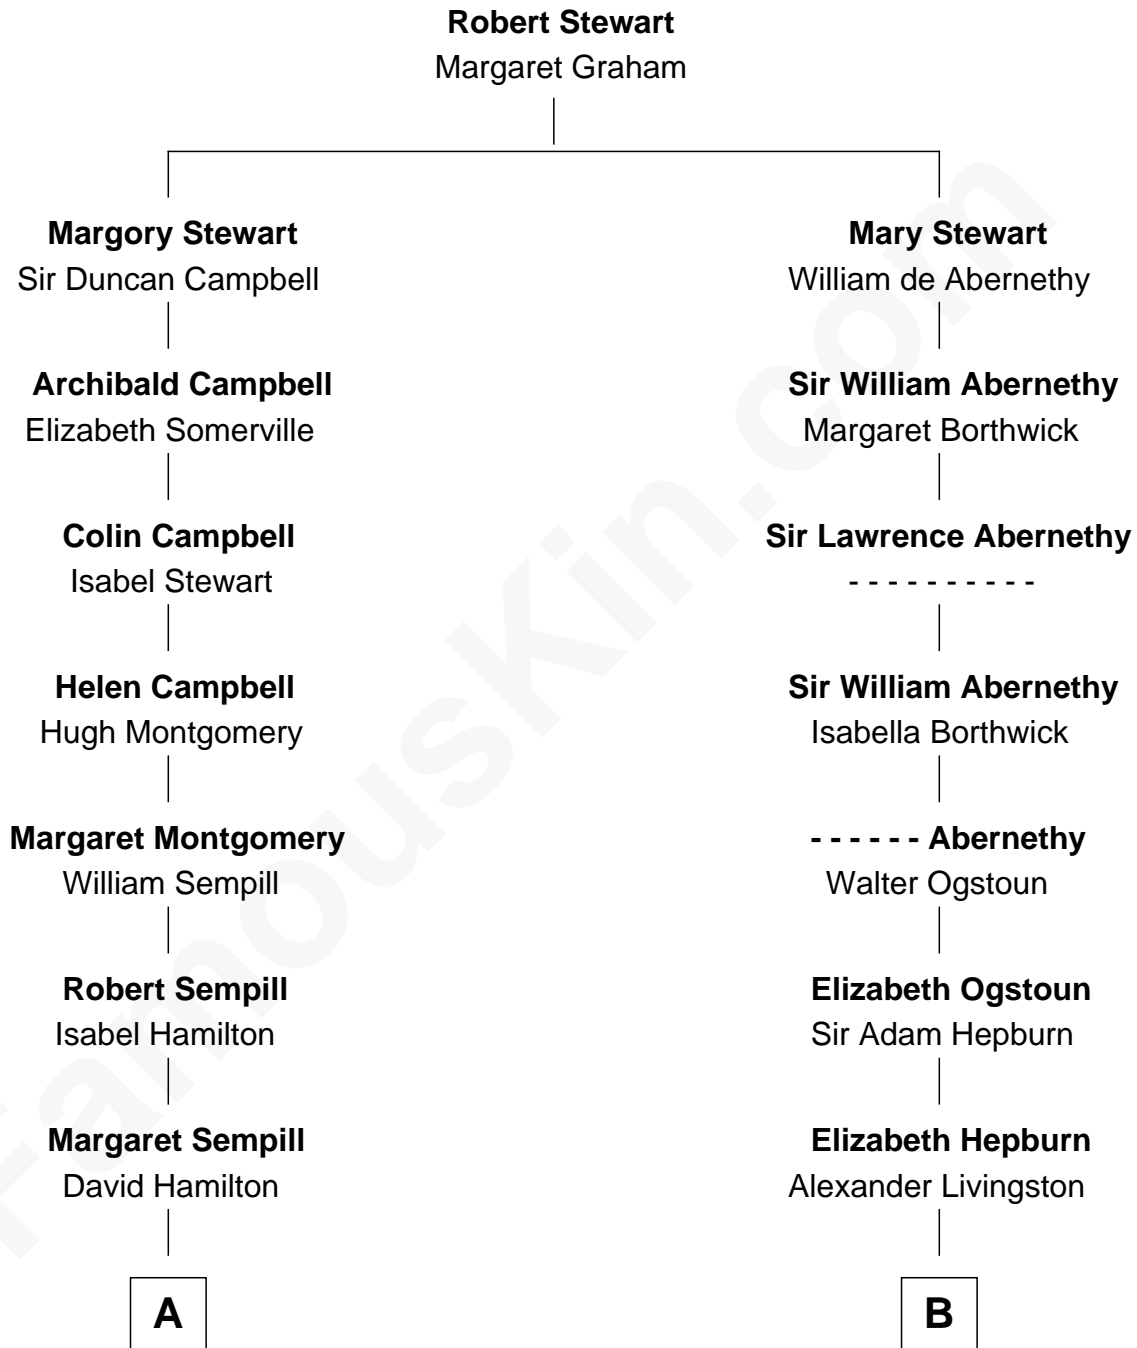

FamousKin.com

Relationship Chart of

Robert Louis Stevenson

Author of Treasure Island

17th cousin 3 times removed of

George H. W. Bush
41st U.S. President

C

Mary Elizabeth Butler
Robert Emmet Sheldon

Flora Sheldon
Samuel Prescott Bush

Prescott Sheldon Bush
Dorothy Wear Walker

George H. W. Bush
41st U.S. President

FamousKin.com