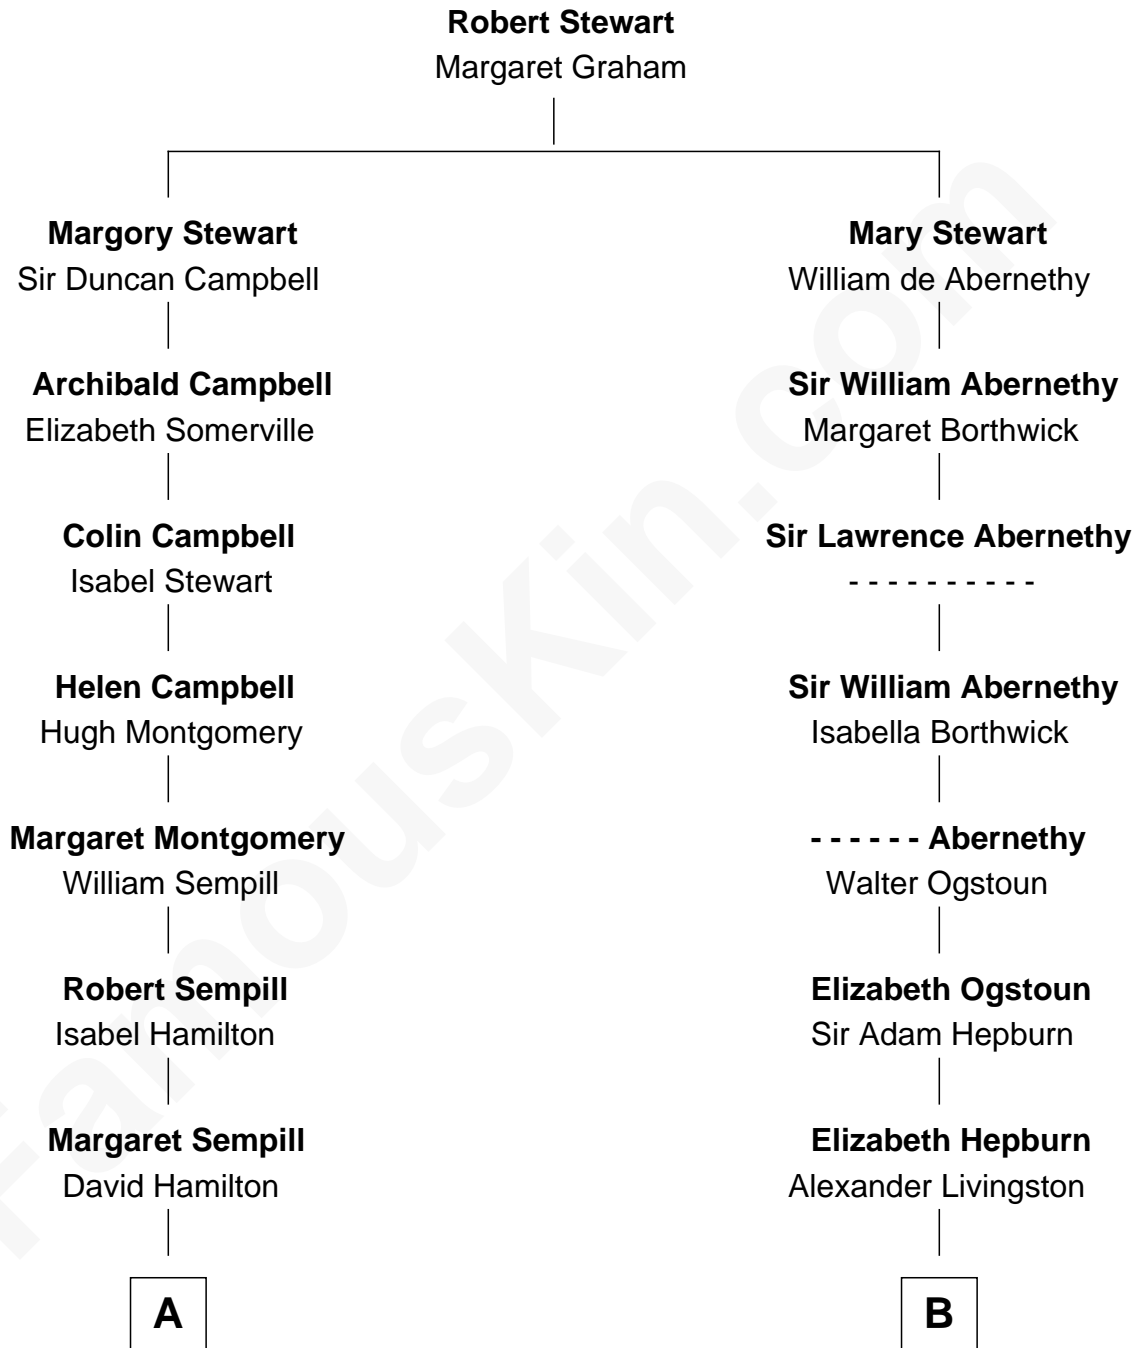

## Relationship Chart of

### Robert Louis Stevenson

*Author of Treasure Island*

17th cousin 4 times removed of

**George W. Bush**  
43rd U.S. President

**C**

**Mary Elizabeth Butler**  
Robert Emmet Sheldon

**Flora Sheldon**  
Samuel Prescott Bush

**Prescott Sheldon Bush**  
Dorothy Wear Walker

**George Herbert Walker Bush**  
Barbara Pierce

**George W. Bush**  
*43rd U.S. President*

FamousKin.com