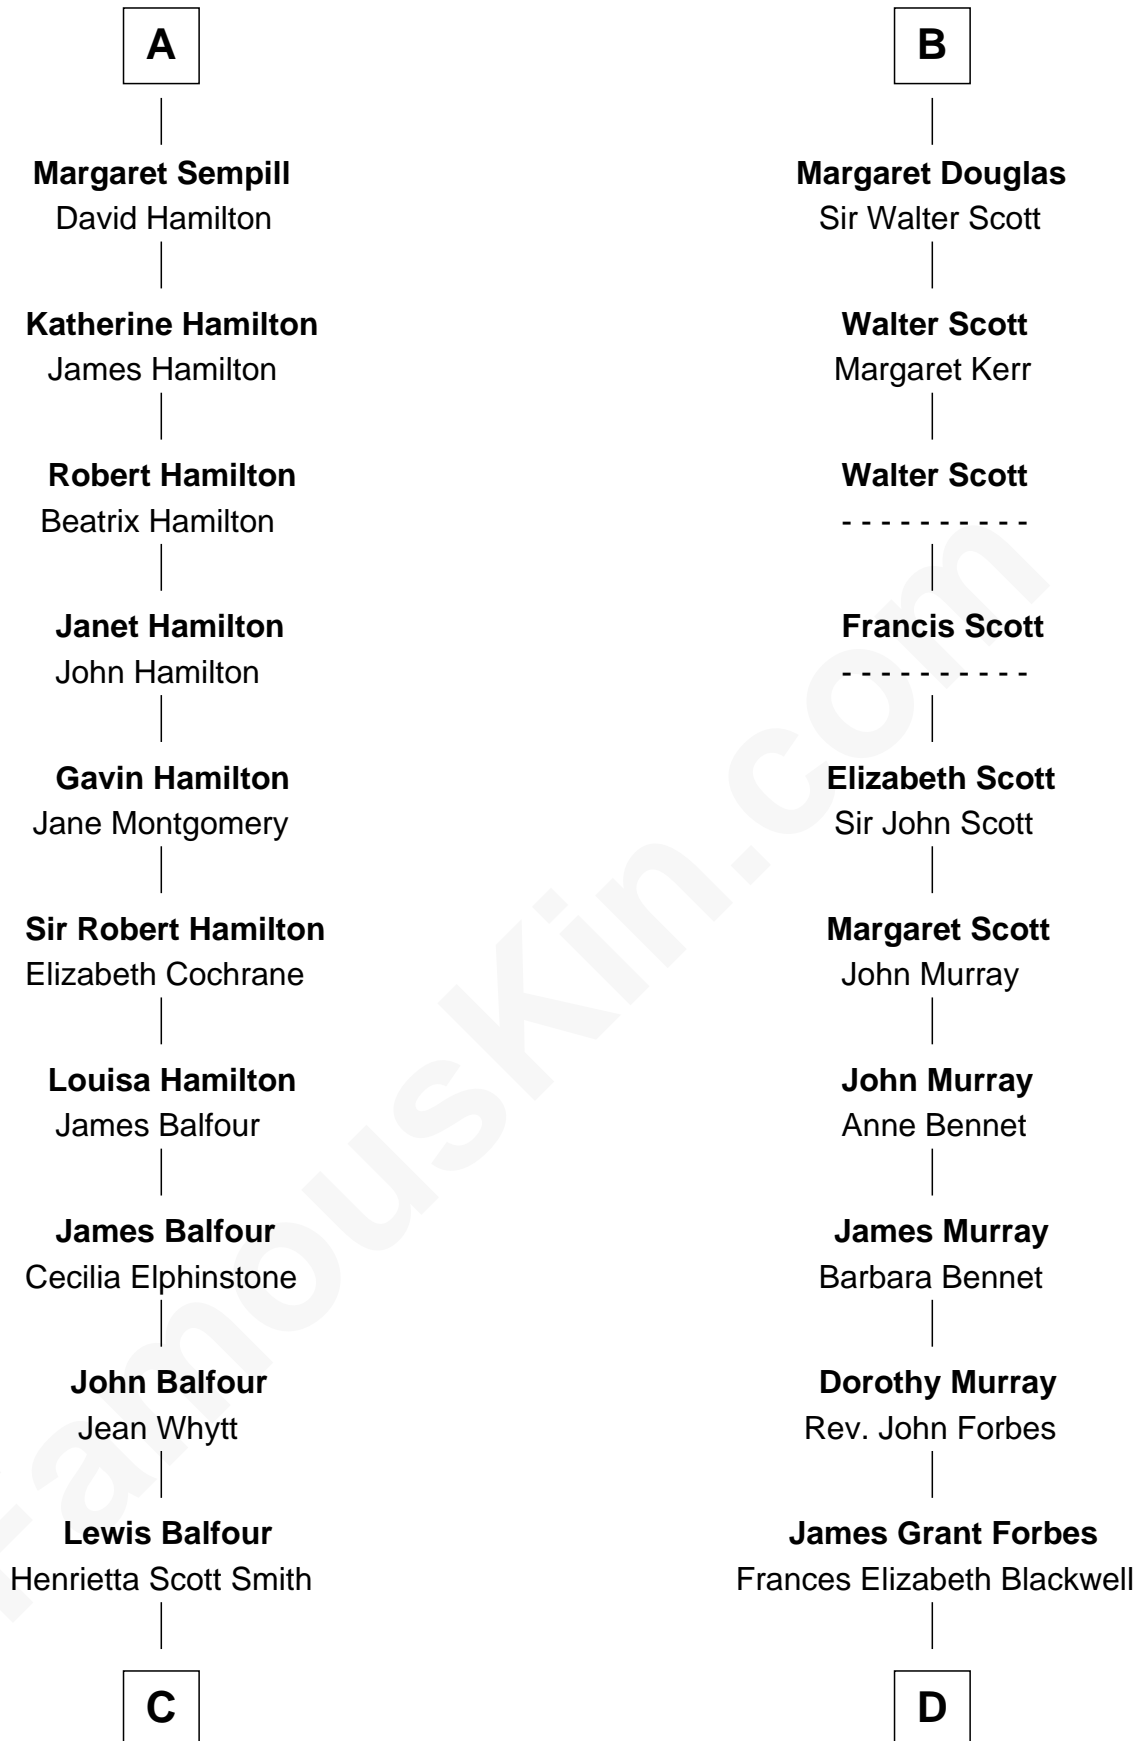

FamousKin.com

Relationship Chart of Robert Louis Stevenson

Author of Treasure Island

18th cousin 3 times removed of

John Kerry

68th U.S. Secretary of State

Robert II, King of Scotland
Elizabeth Mure

C

Margaret Isabella Balfour

Thomas Stevenson

Robert Louis Stevenson

Author of Treasure Island

D

John Murray Forbes

Anna Howell

Francis Blackwell Forbes

Isabel Clarke

James Grant Forbes

Margaret Tyndal Winthrop

Rosemary Isabel Forbes

Richard John Kerry

John Kerry

68th U.S. Secretary of State

FamousKin.com