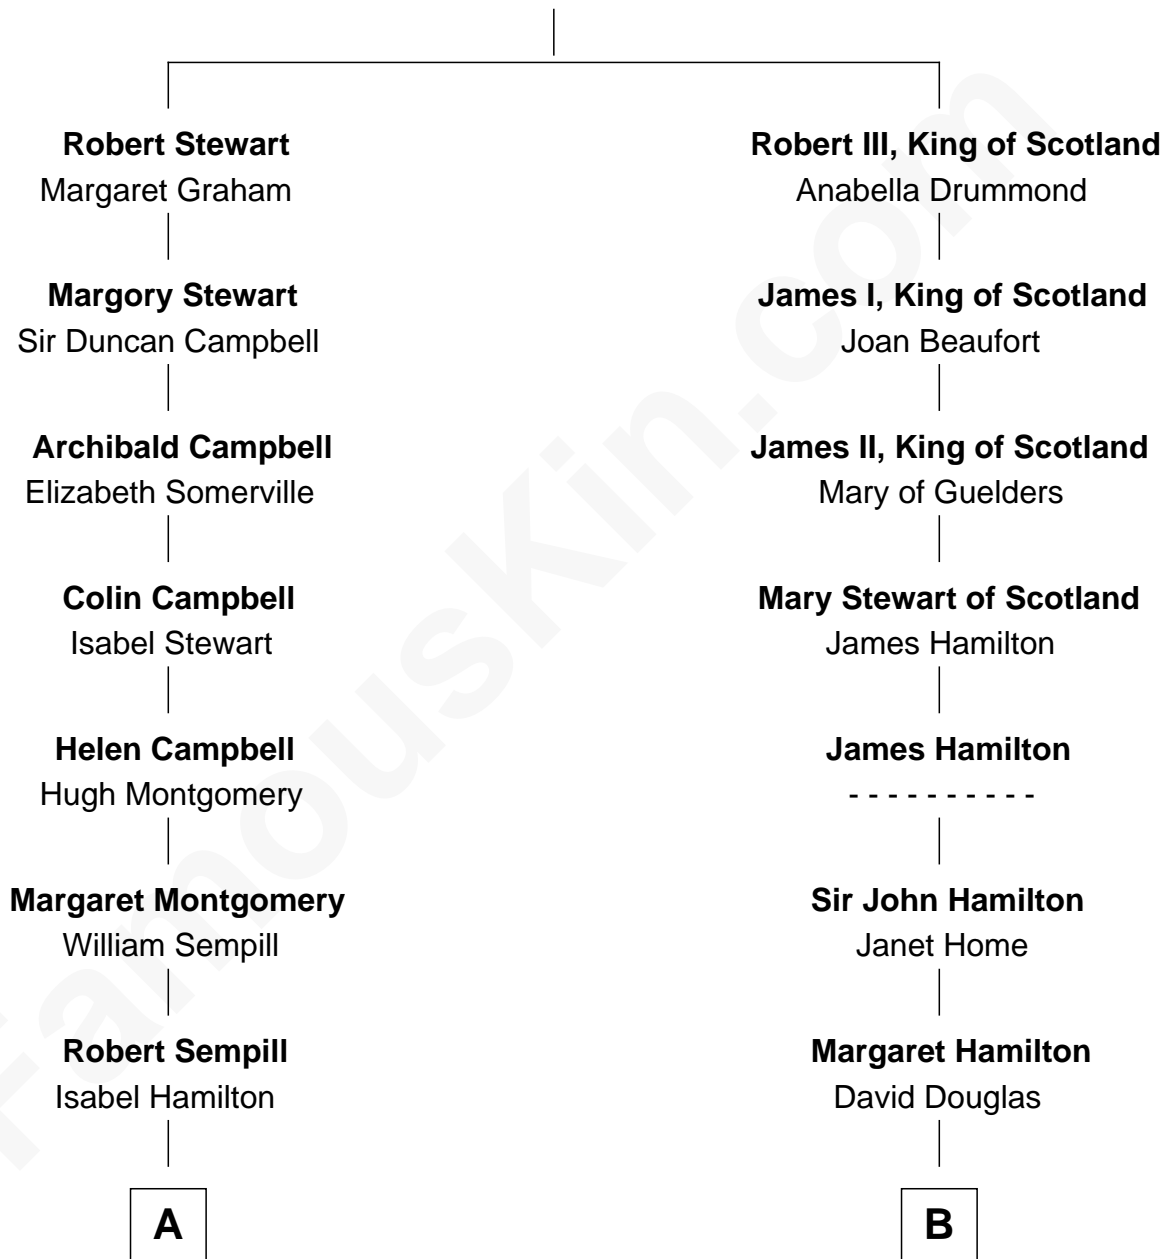

FamousKin.com

Relationship Chart of Robert Louis Stevenson

Author of Treasure Island

18th cousin 3 times removed of

John Kerry

68th U.S. Secretary of State

Robert II, King of Scotland
Elizabeth Mure

C

Margaret Isabella Balfour

Thomas Stevenson

Robert Louis Stevenson

Author of Treasure Island

D

John Murray Forbes

Anna Howell

Francis Blackwell Forbes

Isabel Clarke

James Grant Forbes

Margaret Tyndal Winthrop

Rosemary Isabel Forbes

Richard John Kerry

John Kerry

68th U.S. Secretary of State

FamousKin.com