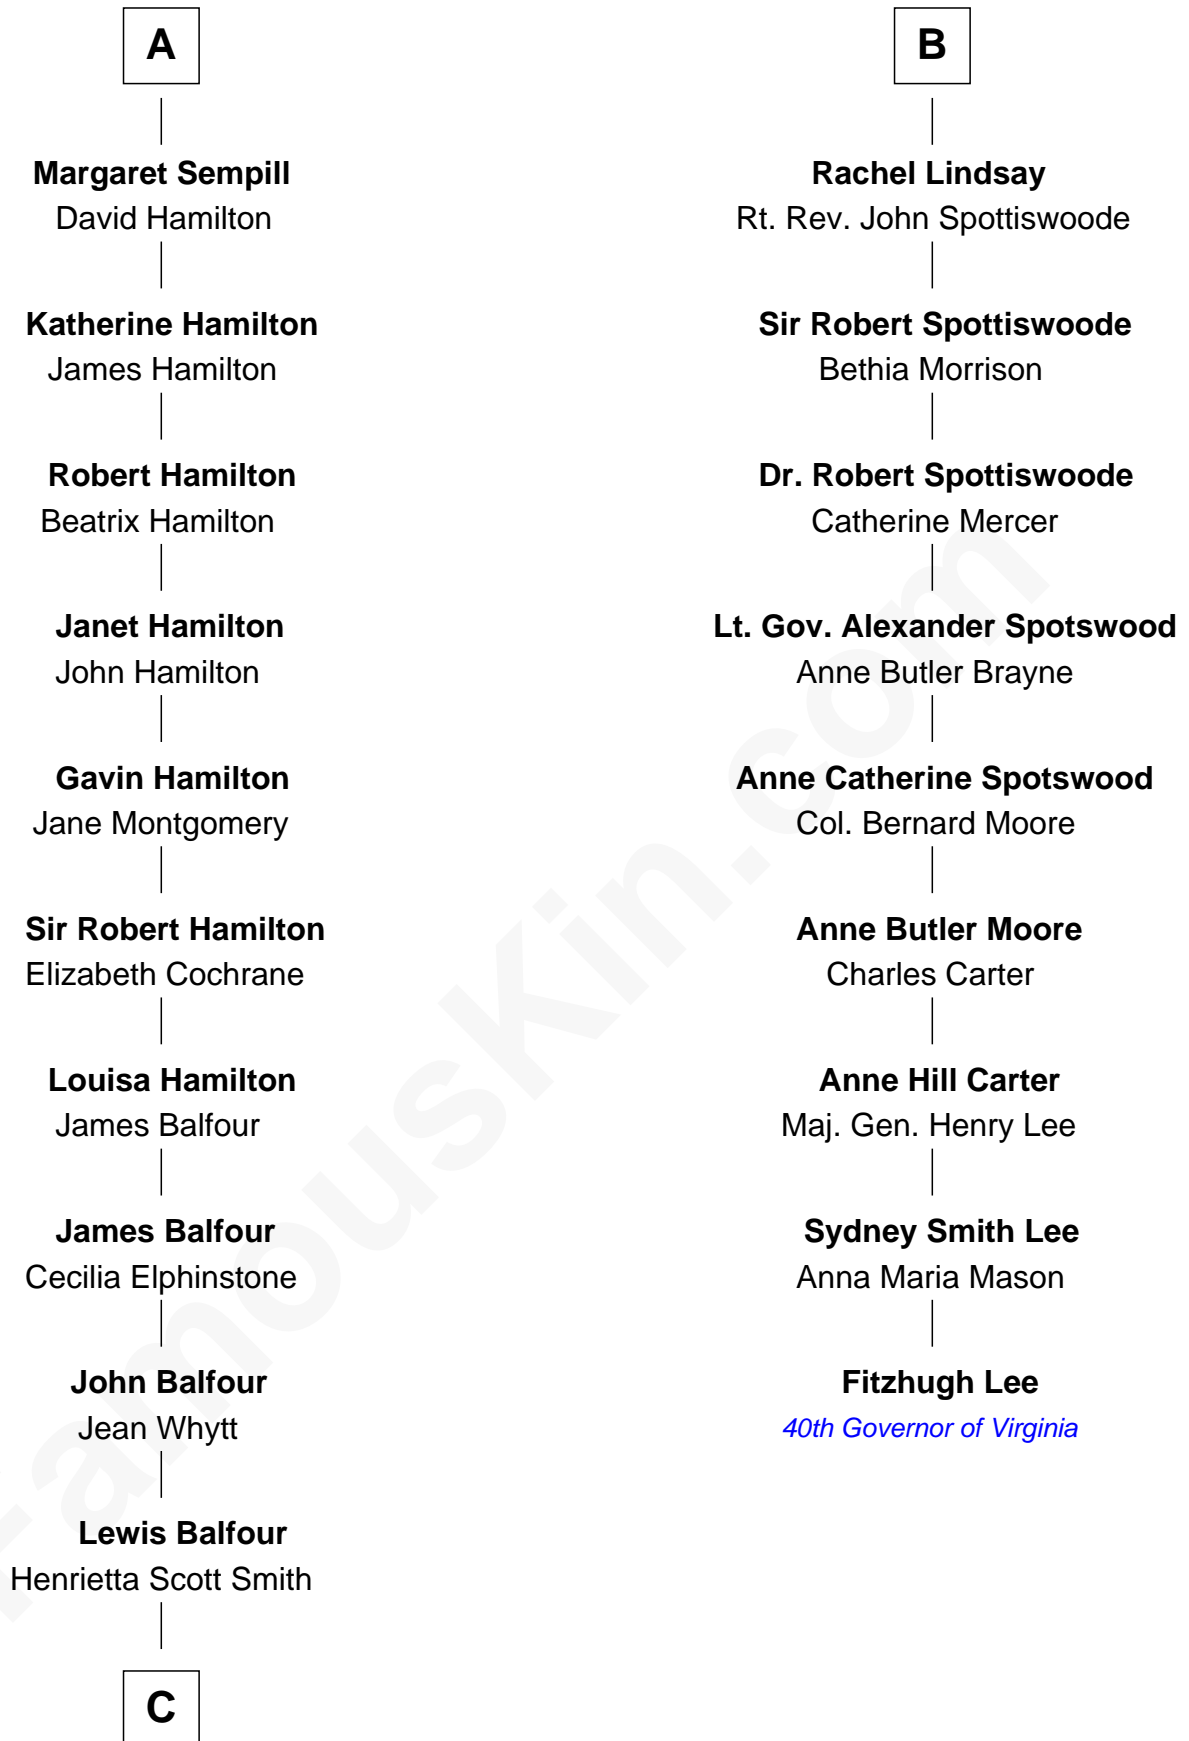

FamousKin.com

Relationship Chart of Robert Louis Stevenson

Author of Treasure Island

15th cousin 3 times removed of

Fitzhugh Lee

40th Governor of Virginia

Robert II, King of Scotland
Elizabeth Mure

C

—
Margaret Isabella Balfour

Thomas Stevenson

—
Robert Louis Stevenson

Author of Treasure Island

FamousKin.com