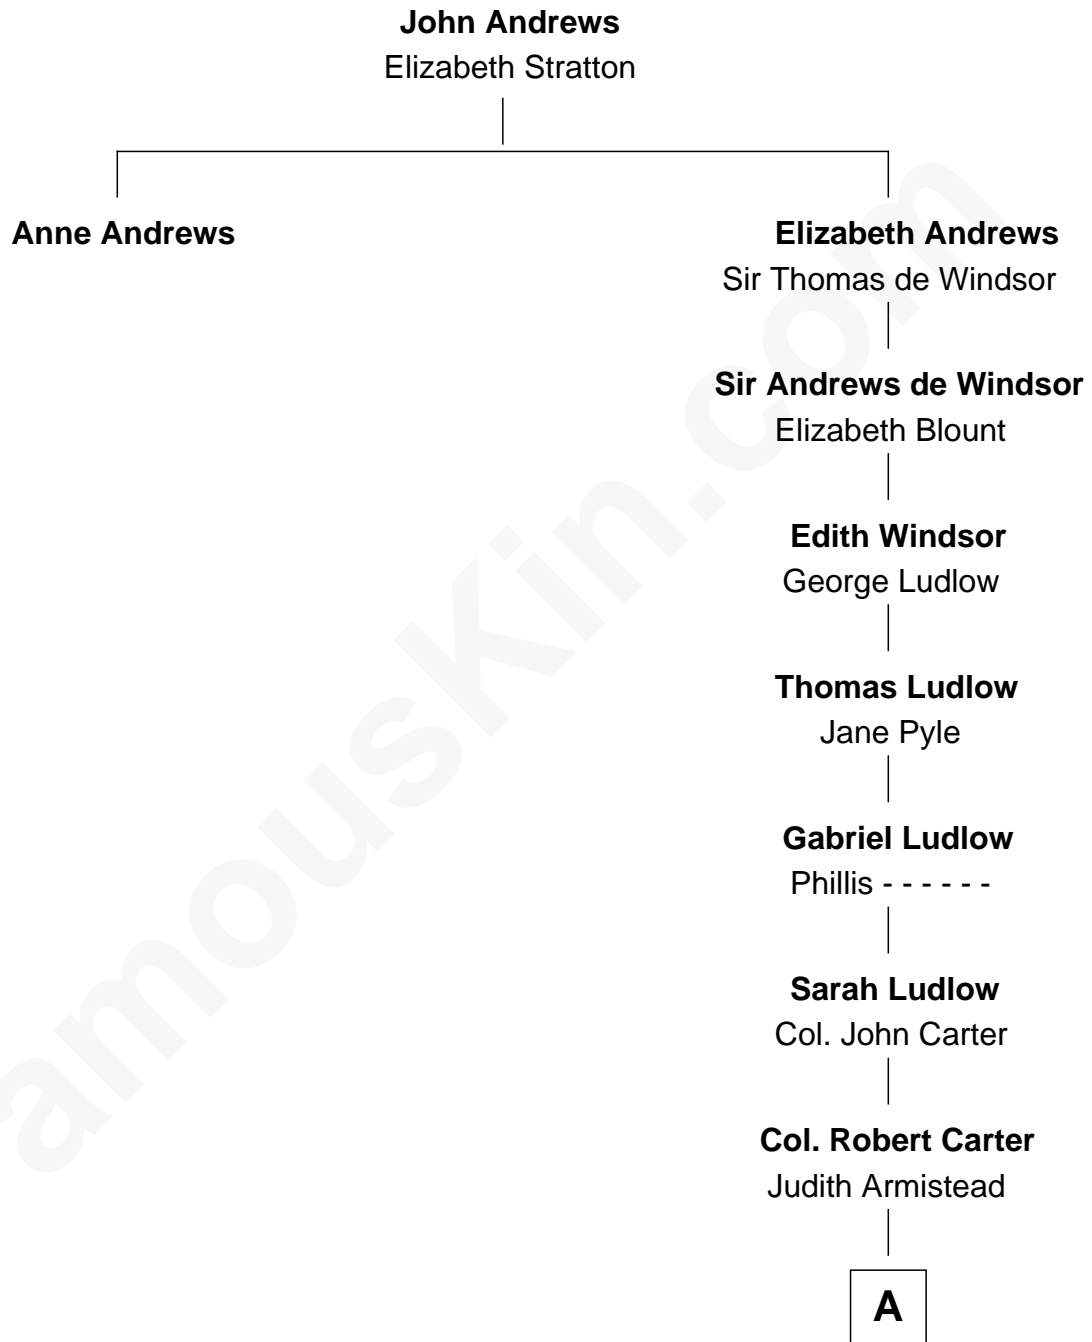

FamousKin.com

Relationship Chart of

Anne Andrews

8th great-grandaunt of

General Robert E. Lee
Confederate Army - U.S. Civil War

A

|
John Carter
Elizabeth Hill

|
Charles Carter
Anne Butler Moore

|
Anne Hill Carter
Maj. Gen. Henry Lee

|
General Robert E. Lee
Confederate Army - U.S. Civil War

FamousKin.com