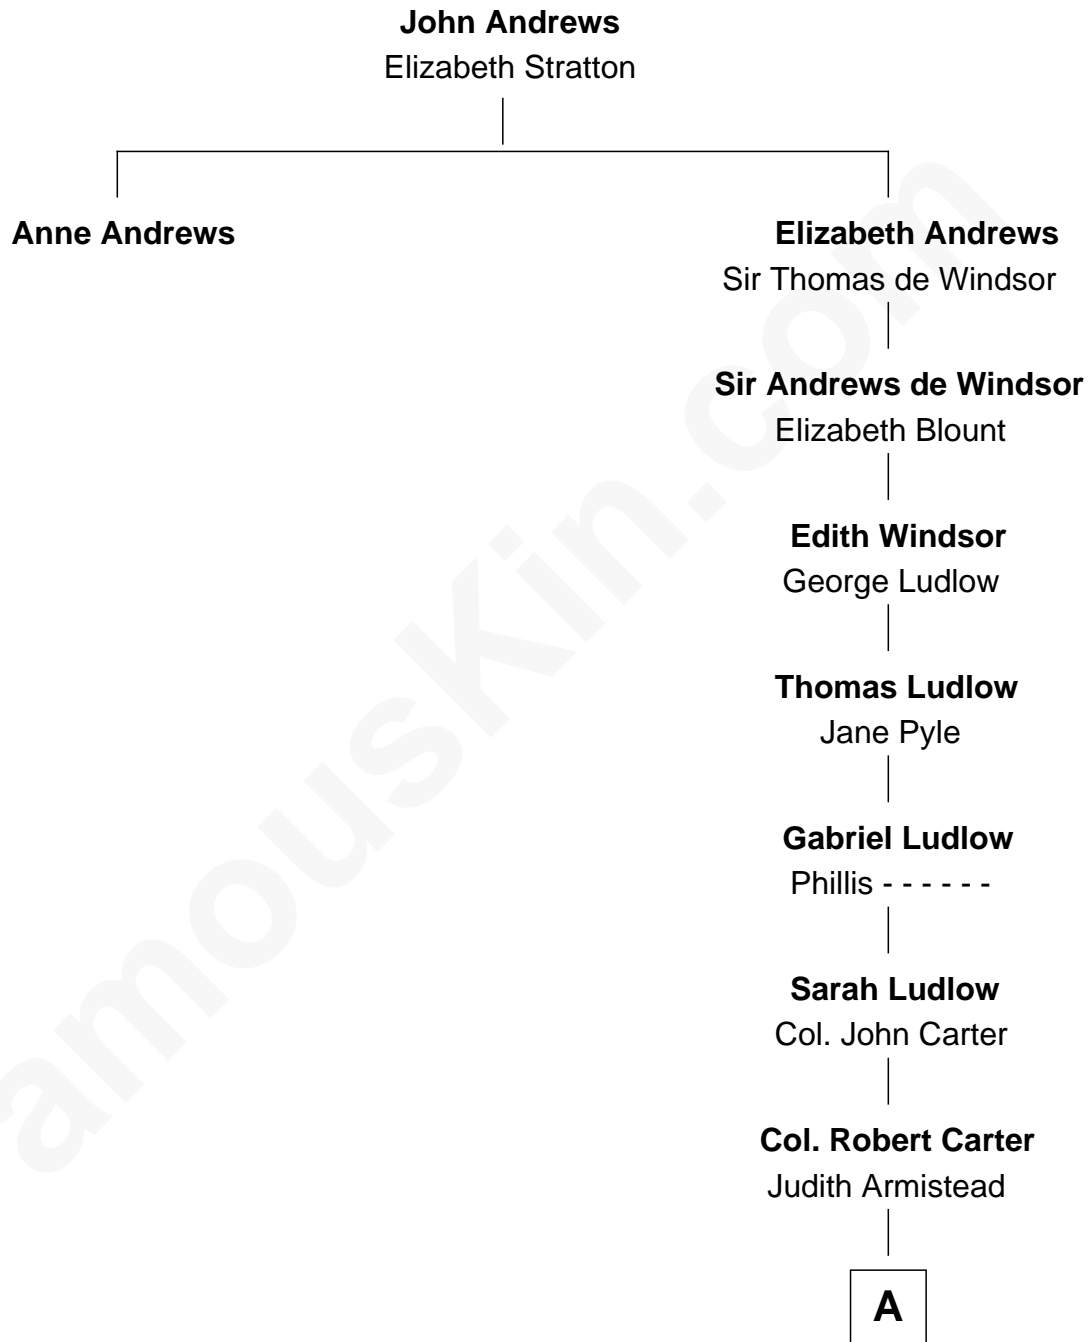

# FamousKin.com

## Relationship Chart of

### Anne Andrews

9th great-grandaunt of

**Fitzhugh Lee**  
40th Governor of Virginia

**A**

|  
**John Carter**

Elizabeth Hill

|  
**Charles Carter**

Anne Butler Moore