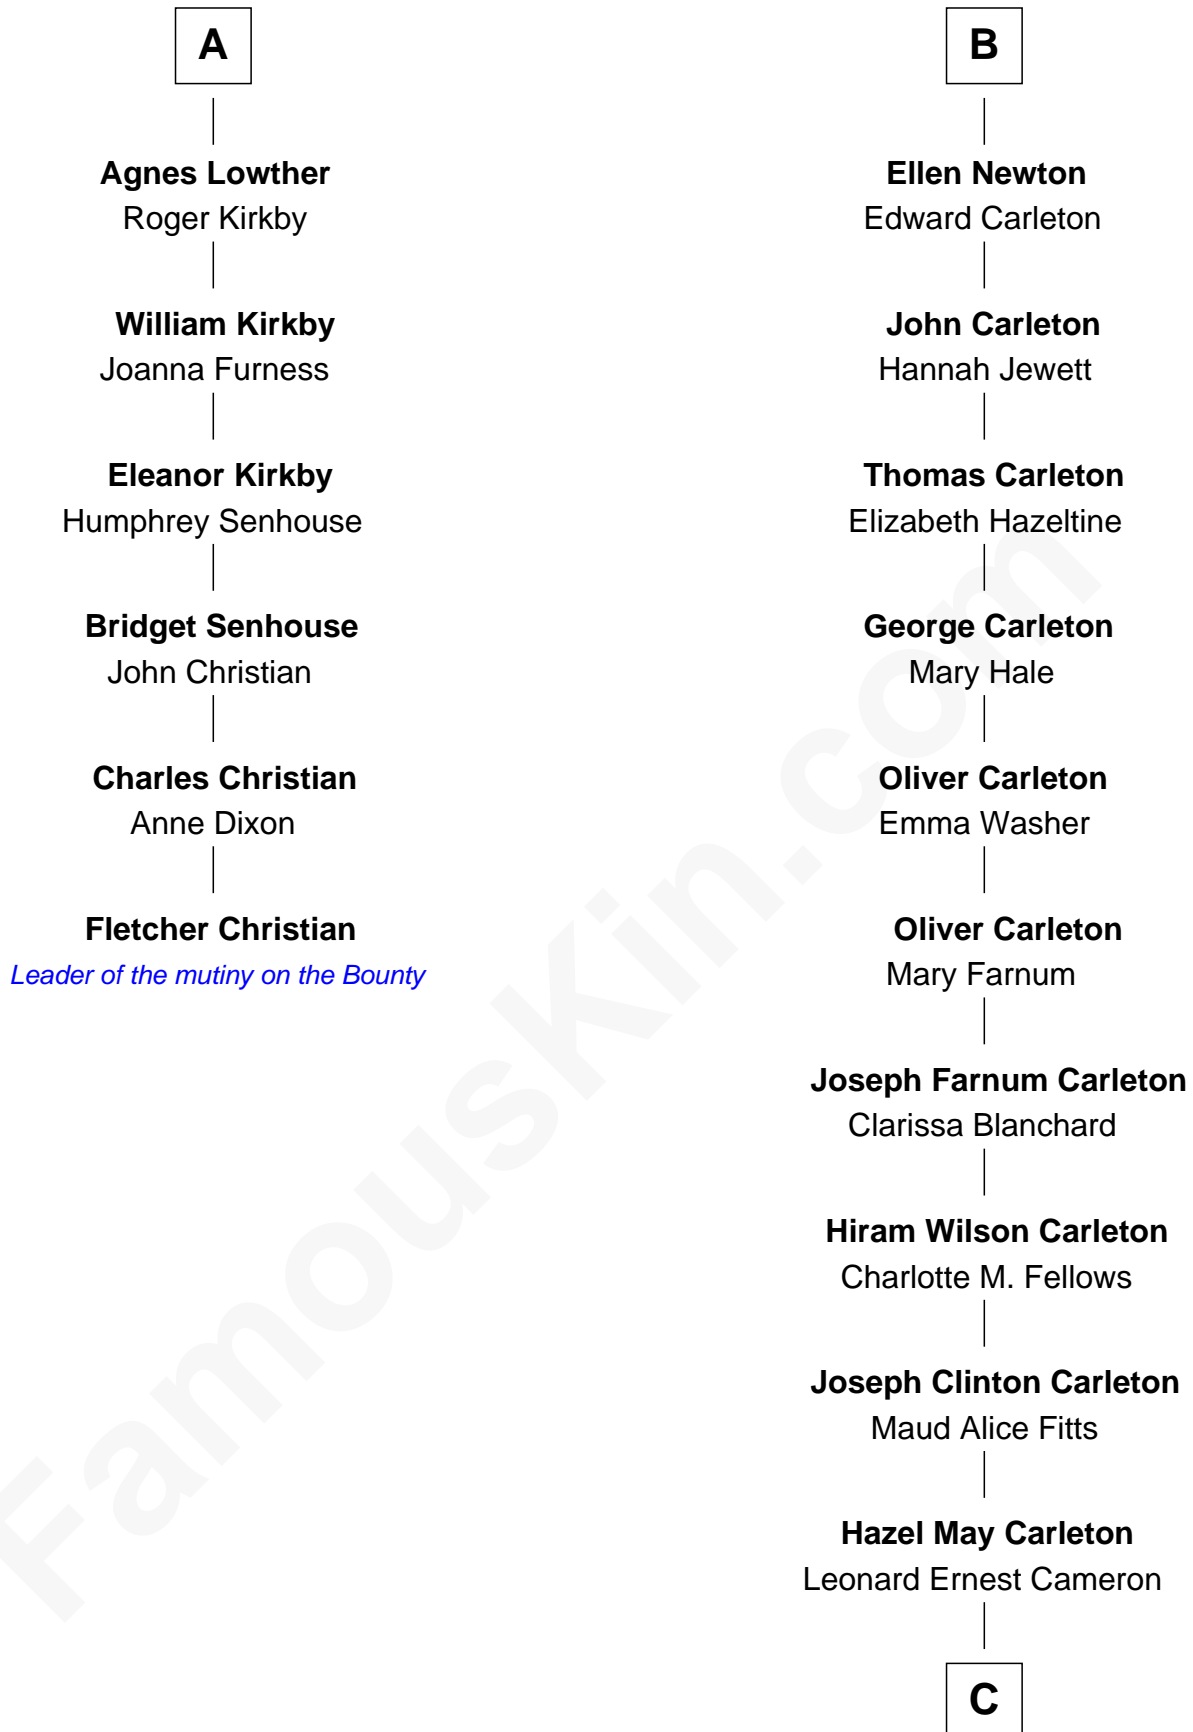

FamousKin.com

Relationship Chart of Fletcher Christian

Leader of the mutiny on the Bounty

12th cousin 6 times removed of

Mickey Rourke

Movie Actor

C

Annette Elizabeth Cameron