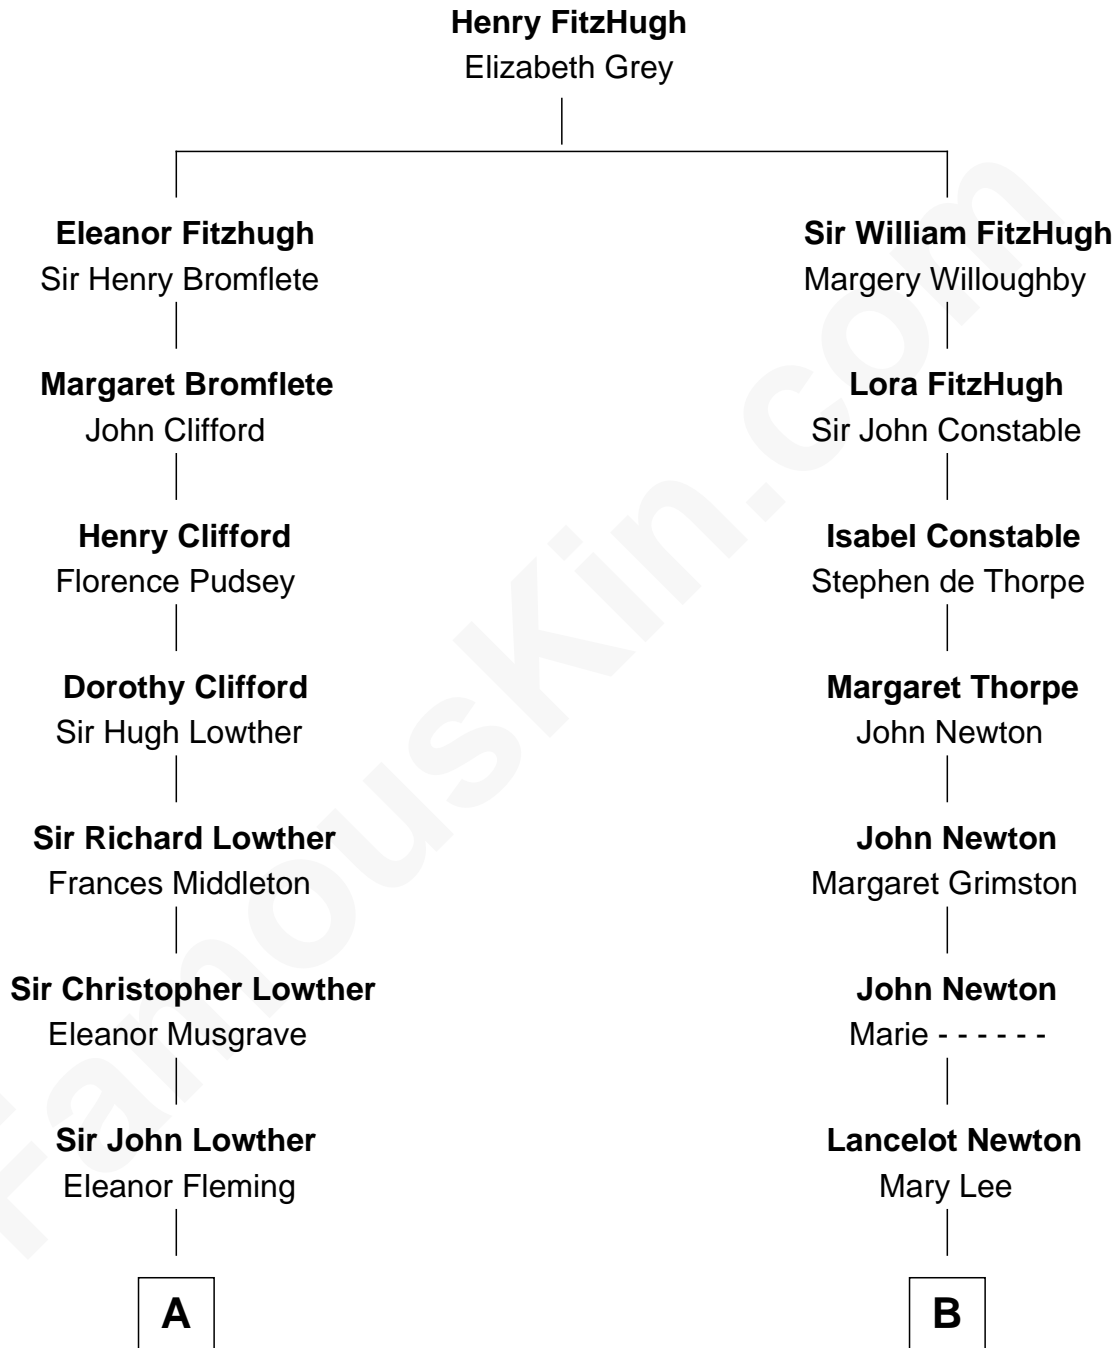

FamousKin.com

Relationship Chart of Fletcher Christian

Leader of the mutiny on the Bounty

12th cousin 6 times removed of

Mickey Rourke

Movie Actor

C

Annette Elizabeth Cameron

Philip Andrew Rourke

Mickey Rourke

Movie Actor

FamousKin.com