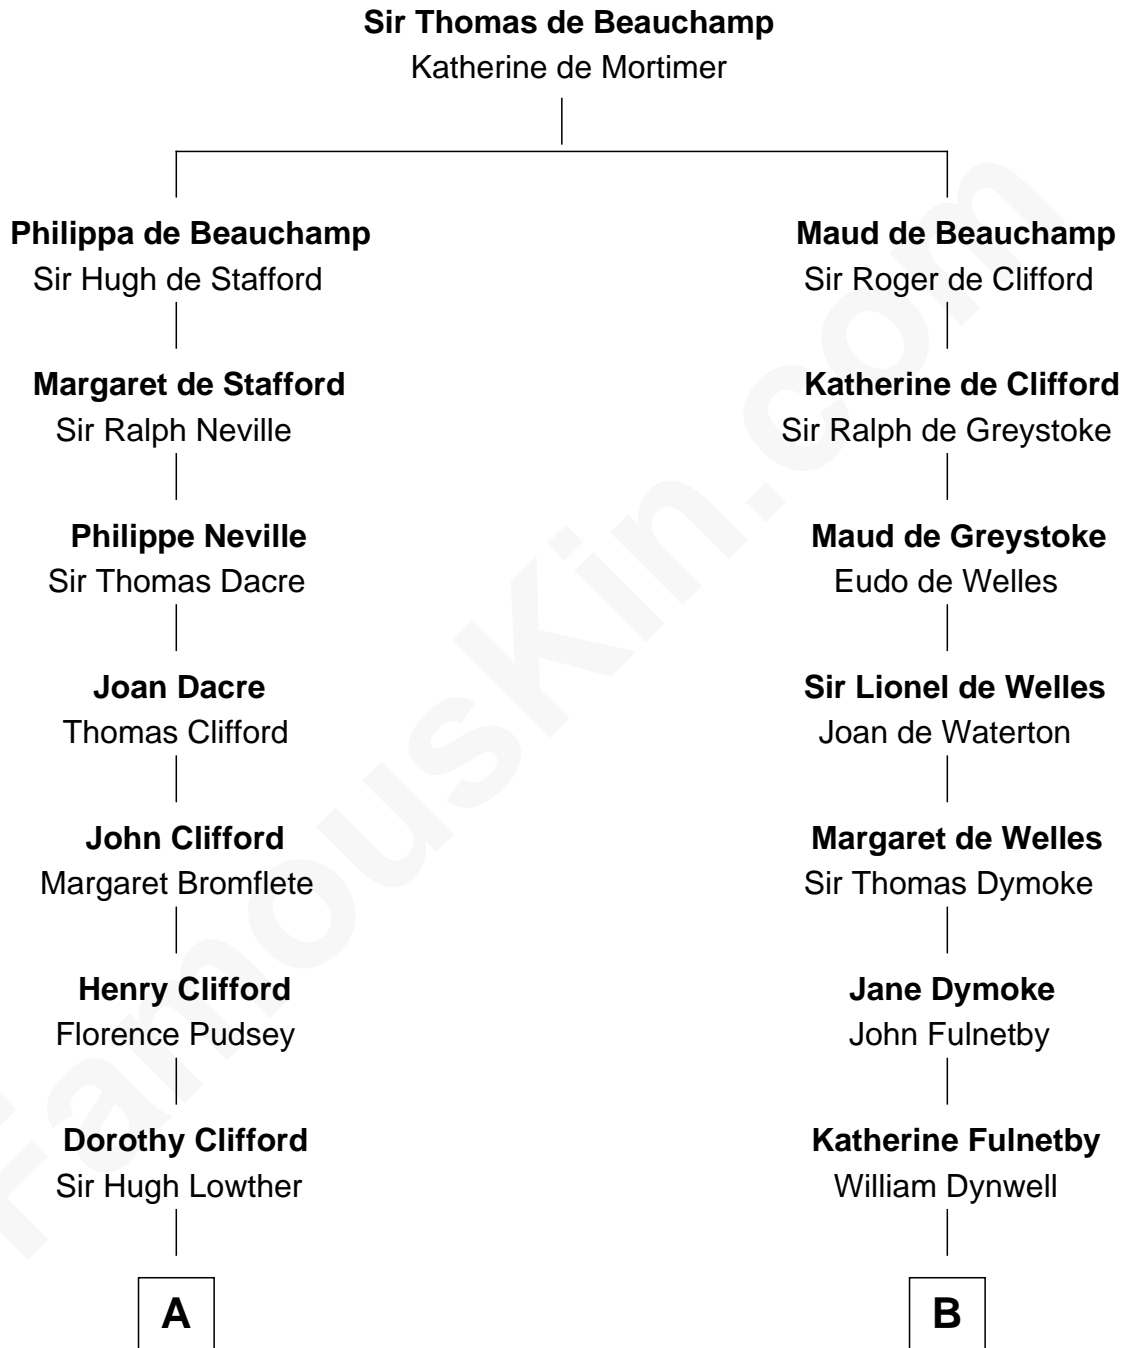

FamousKin.com

Relationship Chart of Fletcher Christian

Leader of the mutiny on the Bounty

15th cousin 5 times removed of

Owen Brewster

54th Governor of Maine

C

Rev. Otis Bridges

Margaret Owen

Owen W. Bridges

Lydia A. - - - - -

Carrie S. Bridges

William Edmund Brewster

Owen Brewster

54th Governor of Maine

FamousKin.com