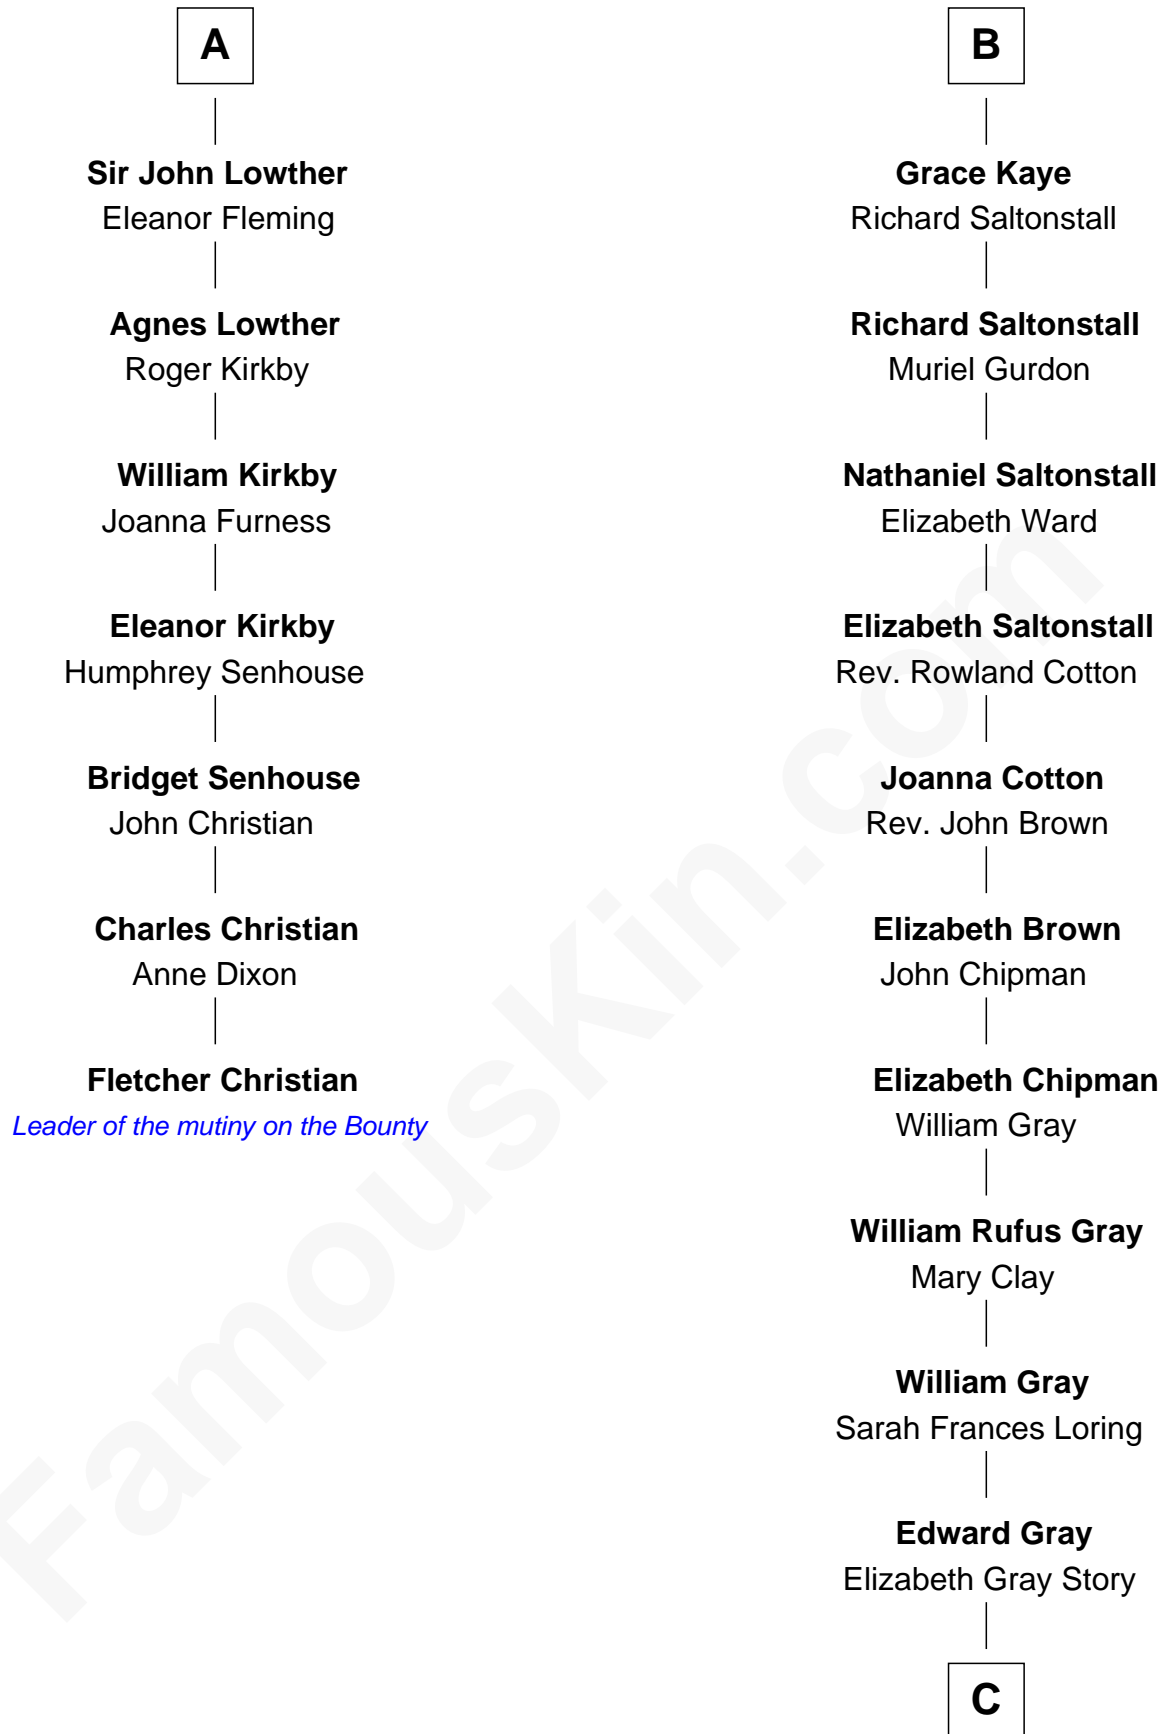

FamousKin.com

Relationship Chart of Fletcher Christian

Leader of the mutiny on the Bounty

13th cousin 6 times removed of

Story Musgrave
NASA Astronaut

C

Marguerite Gray
John Butler Swann

Marguerite Swann
Percy Musgrave

Story Musgrave
NASA Astronaut

FamousKin.com