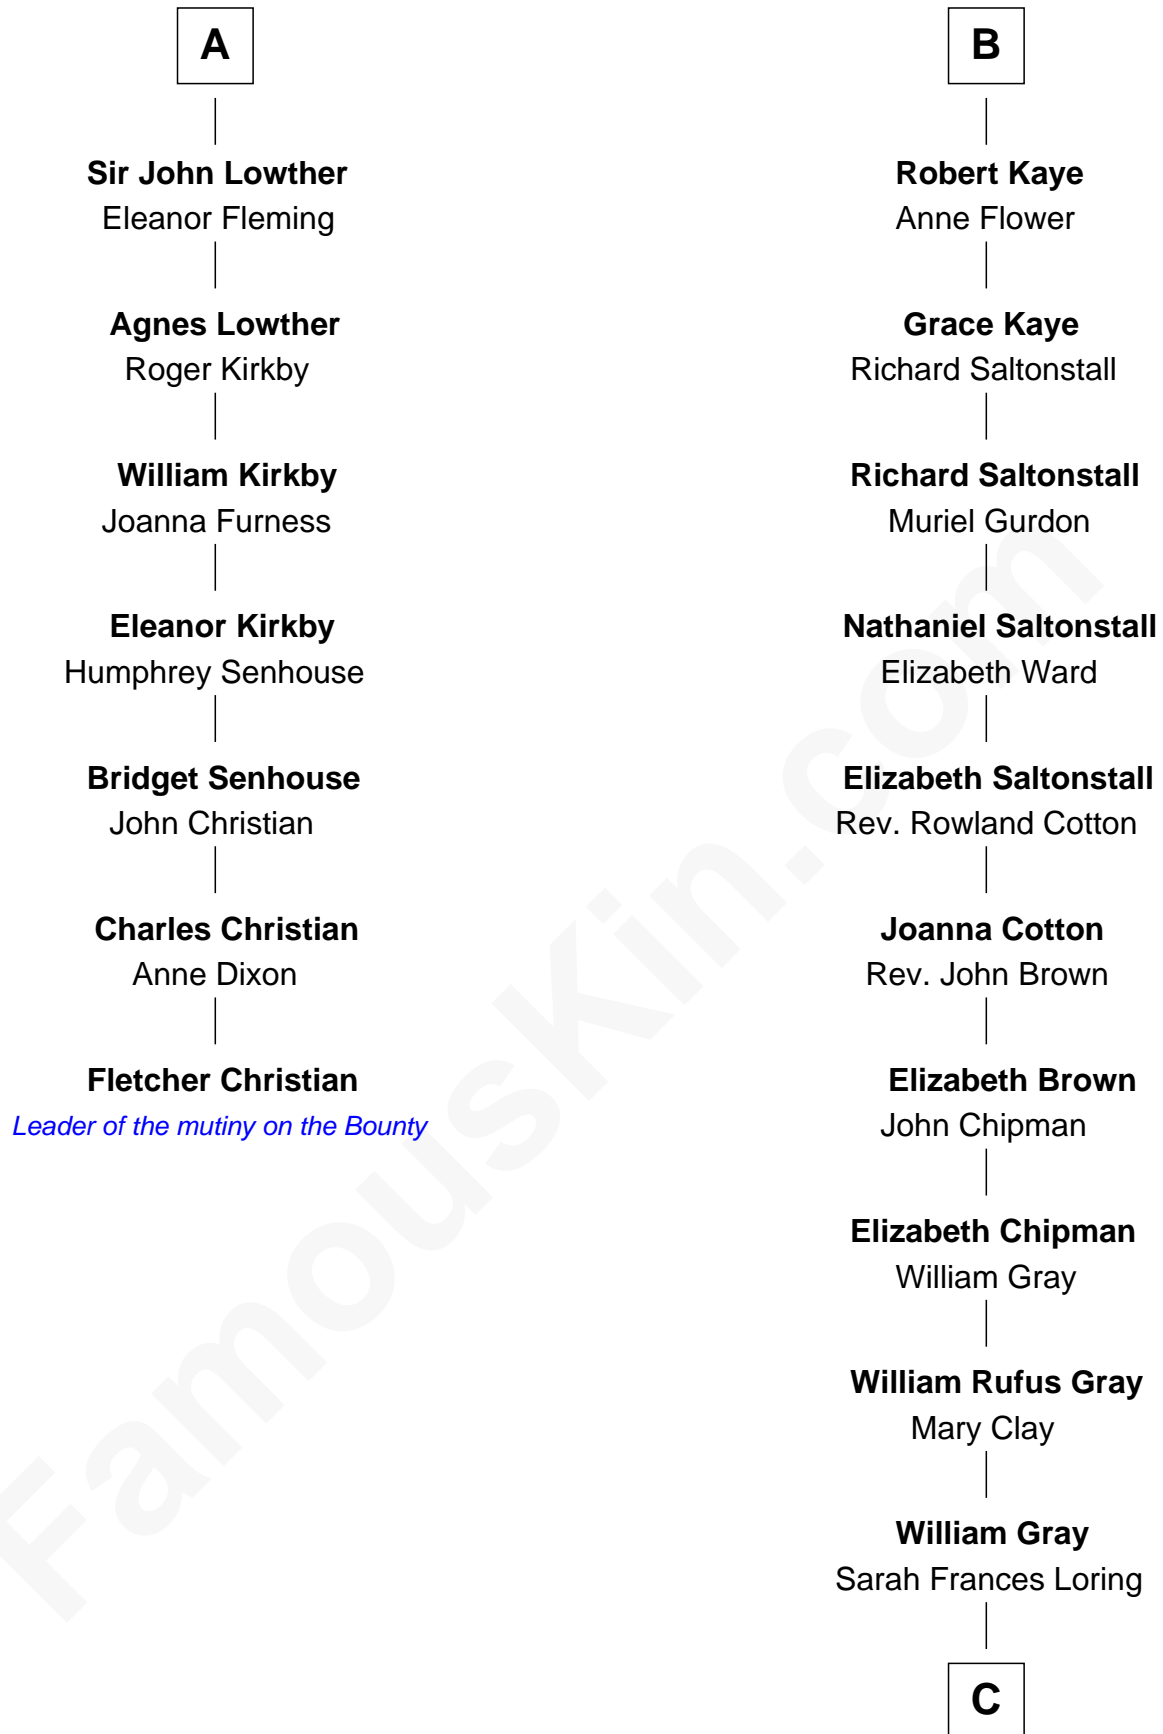

FamousKin.com

Relationship Chart of Fletcher Christian

Leader of the mutiny on the Bounty

13th cousin 7 times removed of

Story Musgrave
NASA Astronaut

C

Edward Gray
Elizabeth Gray Story

Marguerite Gray
John Butler Swann

Marguerite Swann
Percy Musgrave

Story Musgrave
NASA Astronaut

FamousKin.com