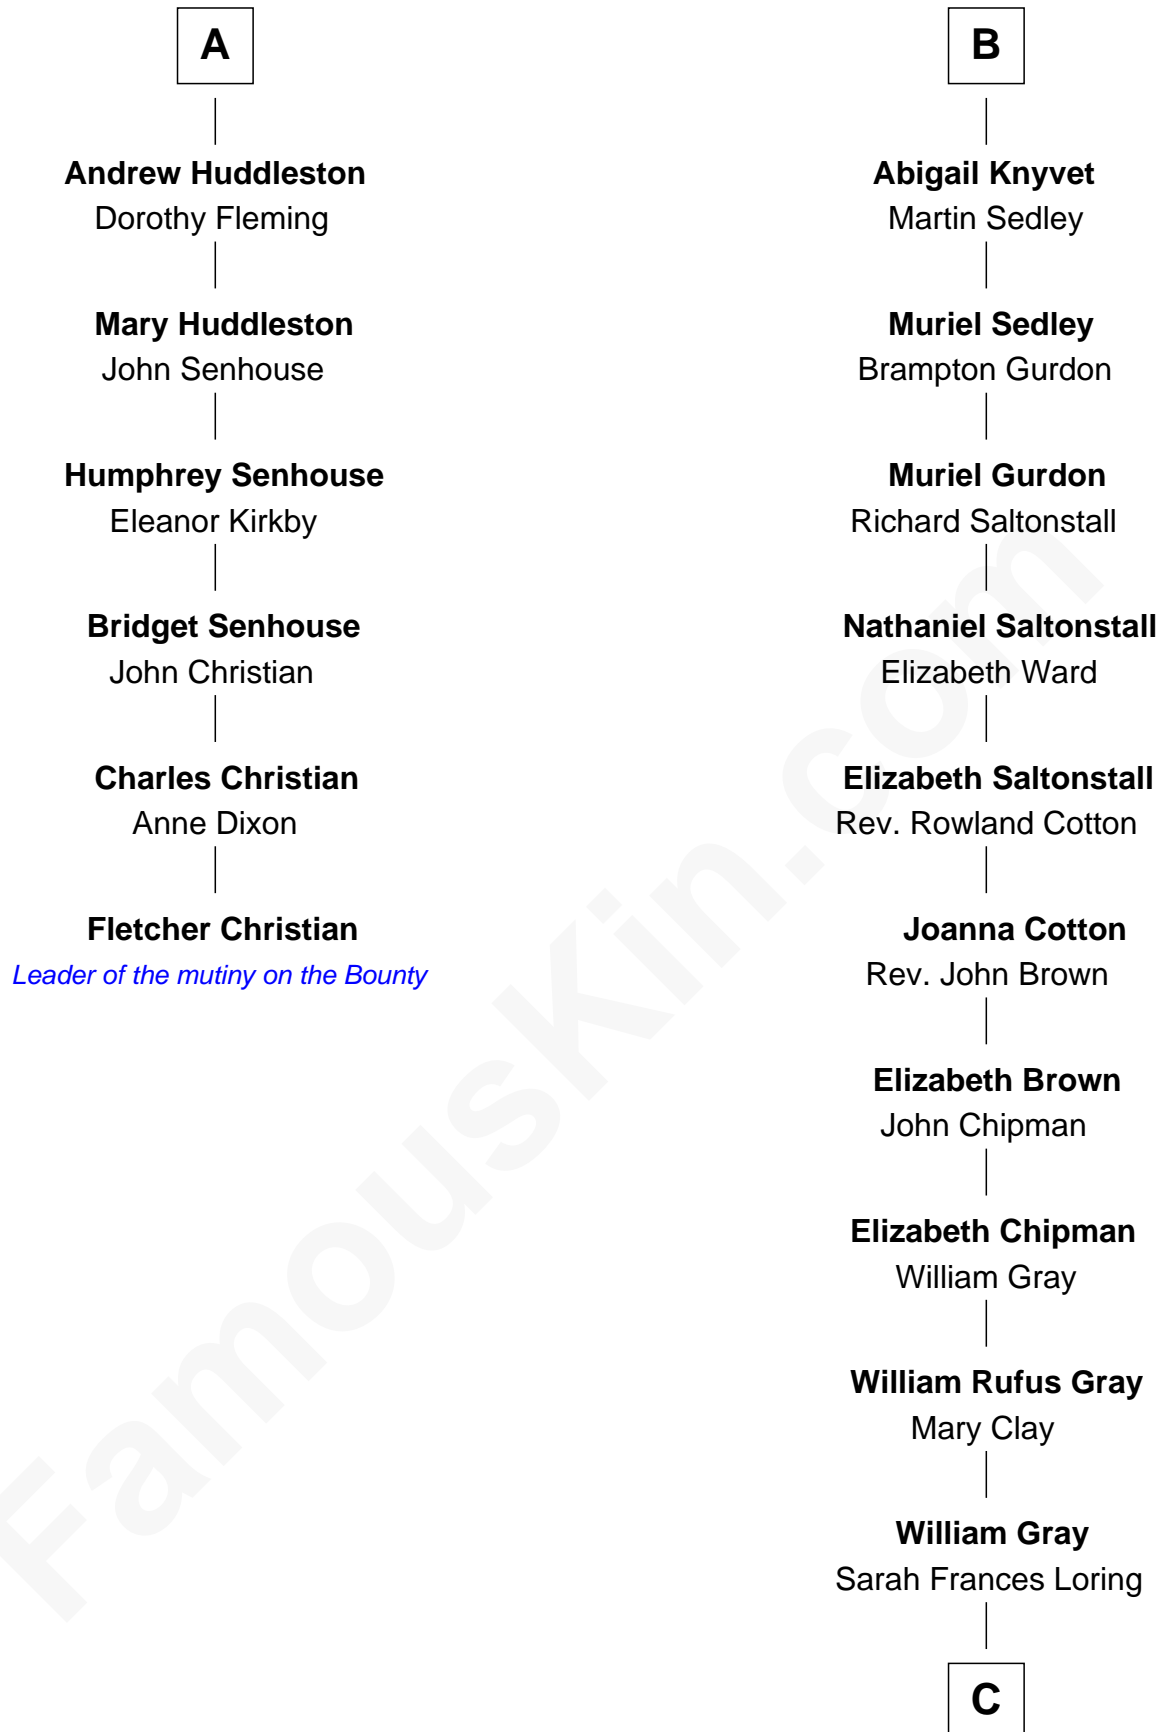

FamousKin.com

Relationship Chart of Fletcher Christian

Leader of the mutiny on the Bounty

12th cousin 8 times removed of

Story Musgrave
NASA Astronaut

Sir Michael de la Pole
Katherine Wingfield

Sir Thomas de la Pole
Anne Cheney

Michael de la Pole
Katherine de Stafford

Katherine de la Pole
Sir Miles Stapleton

William de la Pole

Joan Stapleton
Sir John Huddleston

Joan de la Pole
Thomas Stonor

Sir John Huddleston
Joan FitzHugh

Mary Stonor
John Barantyne

Sir John Huddleston
Joyce Prickley

Sir William Barantyne
Mary Reade

Andrew Huddleston
Mary Hutton

Margaret Barantyne
Sir John Harcourt

Joseph Huddleston
Elinor Sisson

Agnes Harcourt
John Knyvet

A

B

C

Edward Gray

Elizabeth Gray Story

Marguerite Gray

John Butler Swann

Marguerite Swann

Percy Musgrave

Story Musgrave