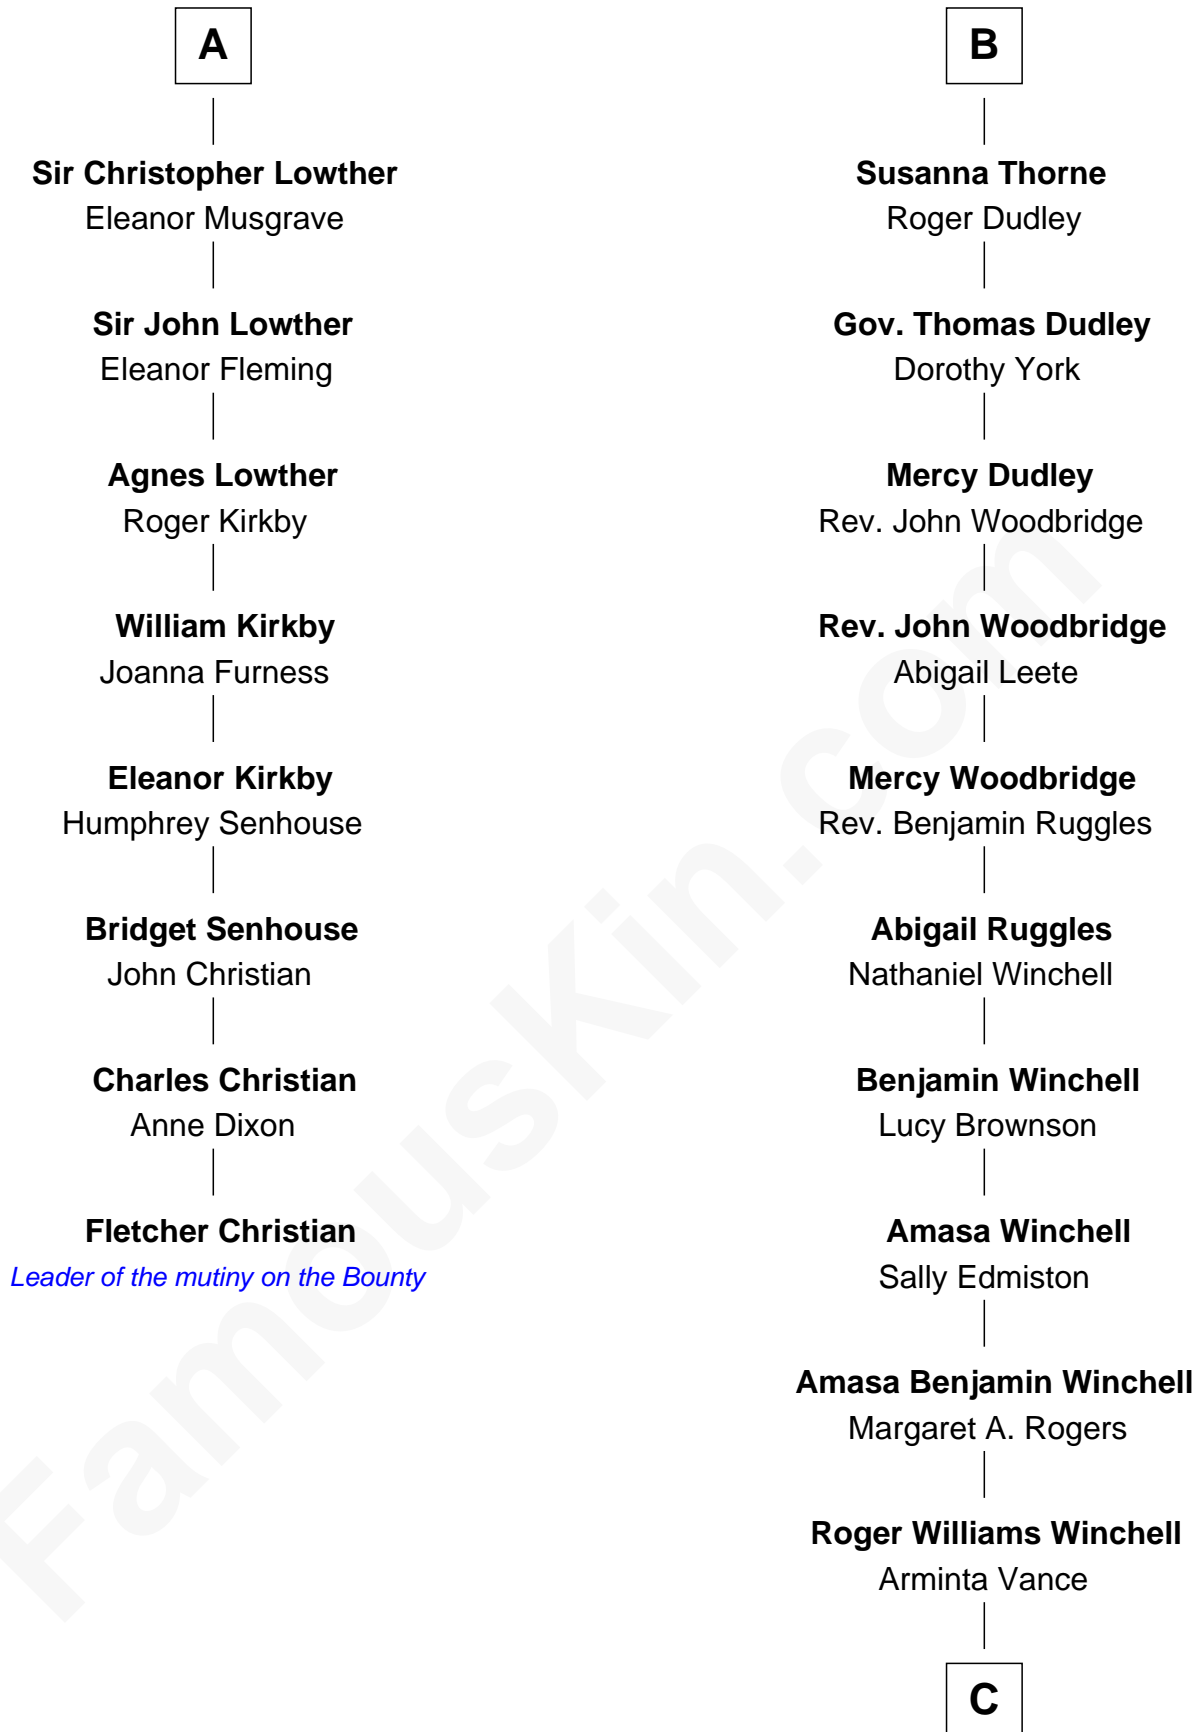

FamousKin.com

Relationship Chart of Fletcher Christian

Leader of the mutiny on the Bounty

14th cousin 6 times removed of

Anna Faris

TV and Movie Actress

C

Veronica Ream Winchell

John Bathurst

Winchell Bathurst

Minnie Madie Meins

Karen Louise Bathurst

John Homan Faris

Anna Faris

TV and Movie Actress