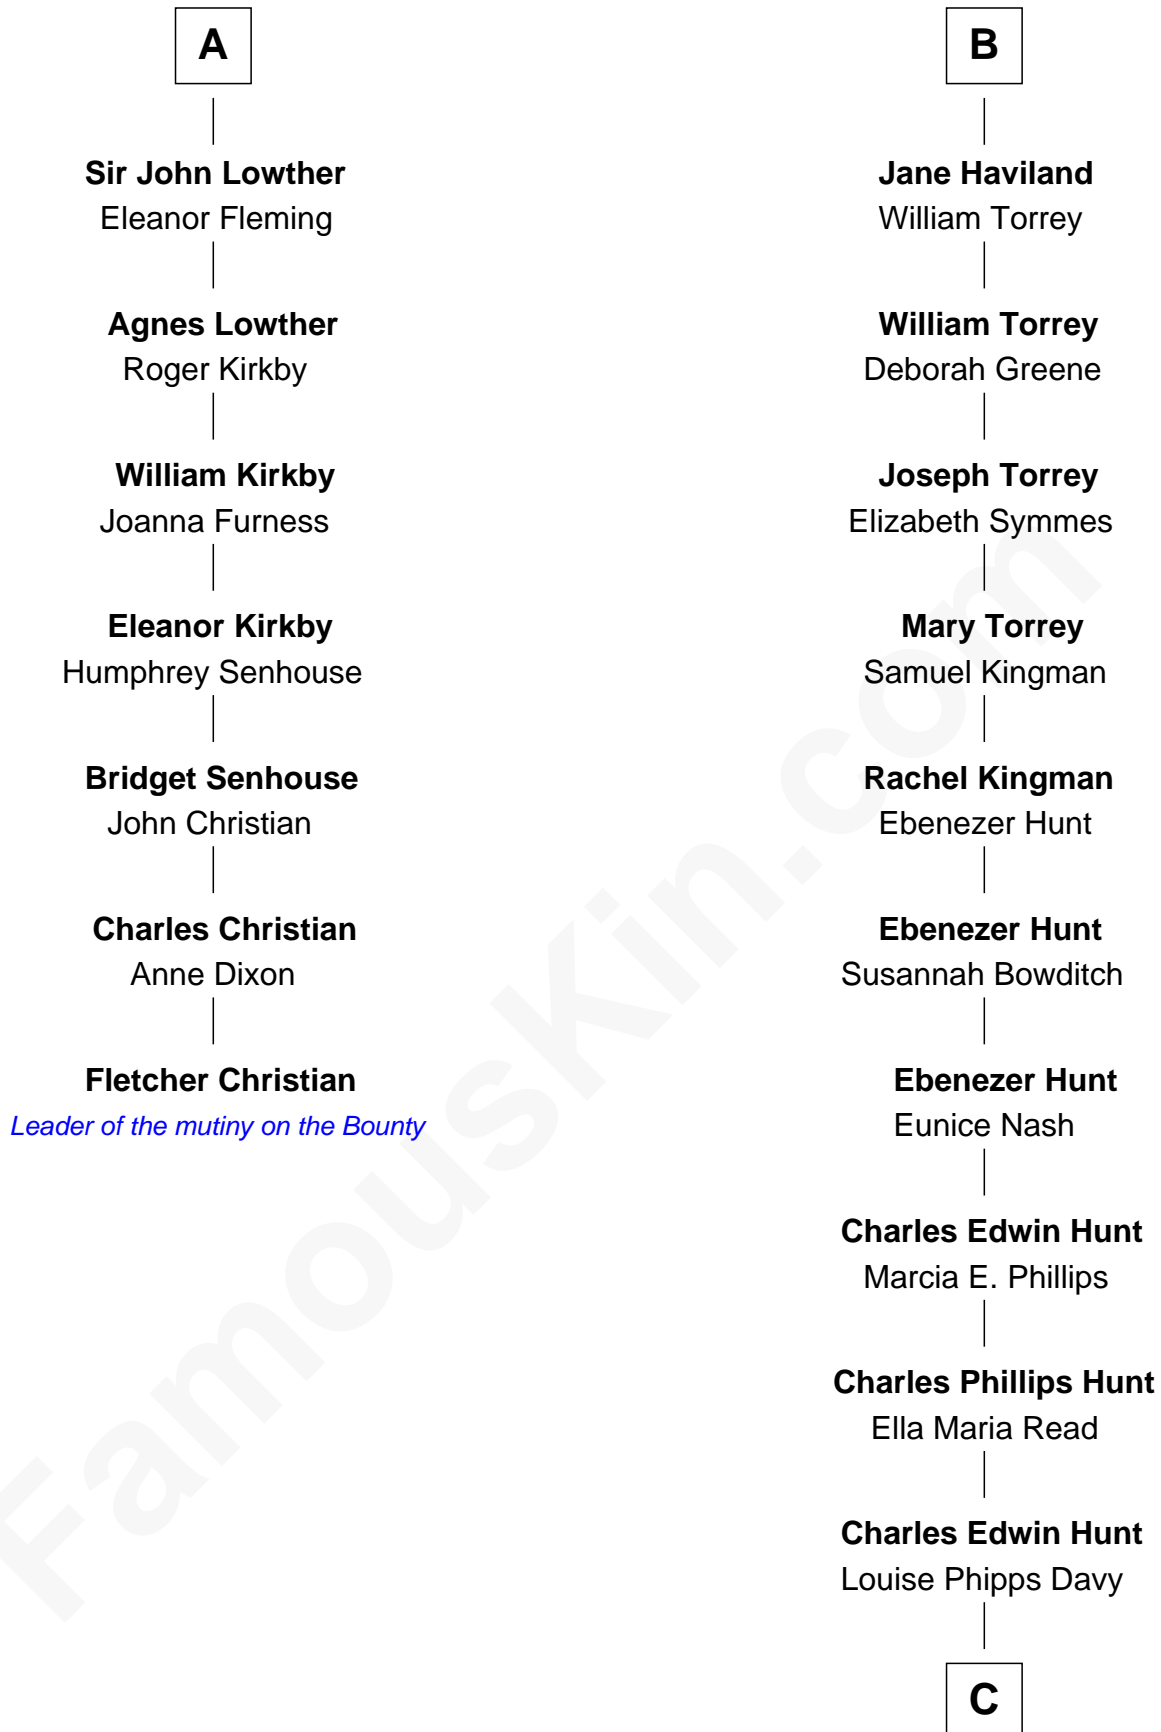

FamousKin.com

Relationship Chart of Fletcher Christian

Leader of the mutiny on the Bounty

13th cousin 5 times removed of

Linda Hunt

TV and Movie Actress

C

Raymond Davy Hunt