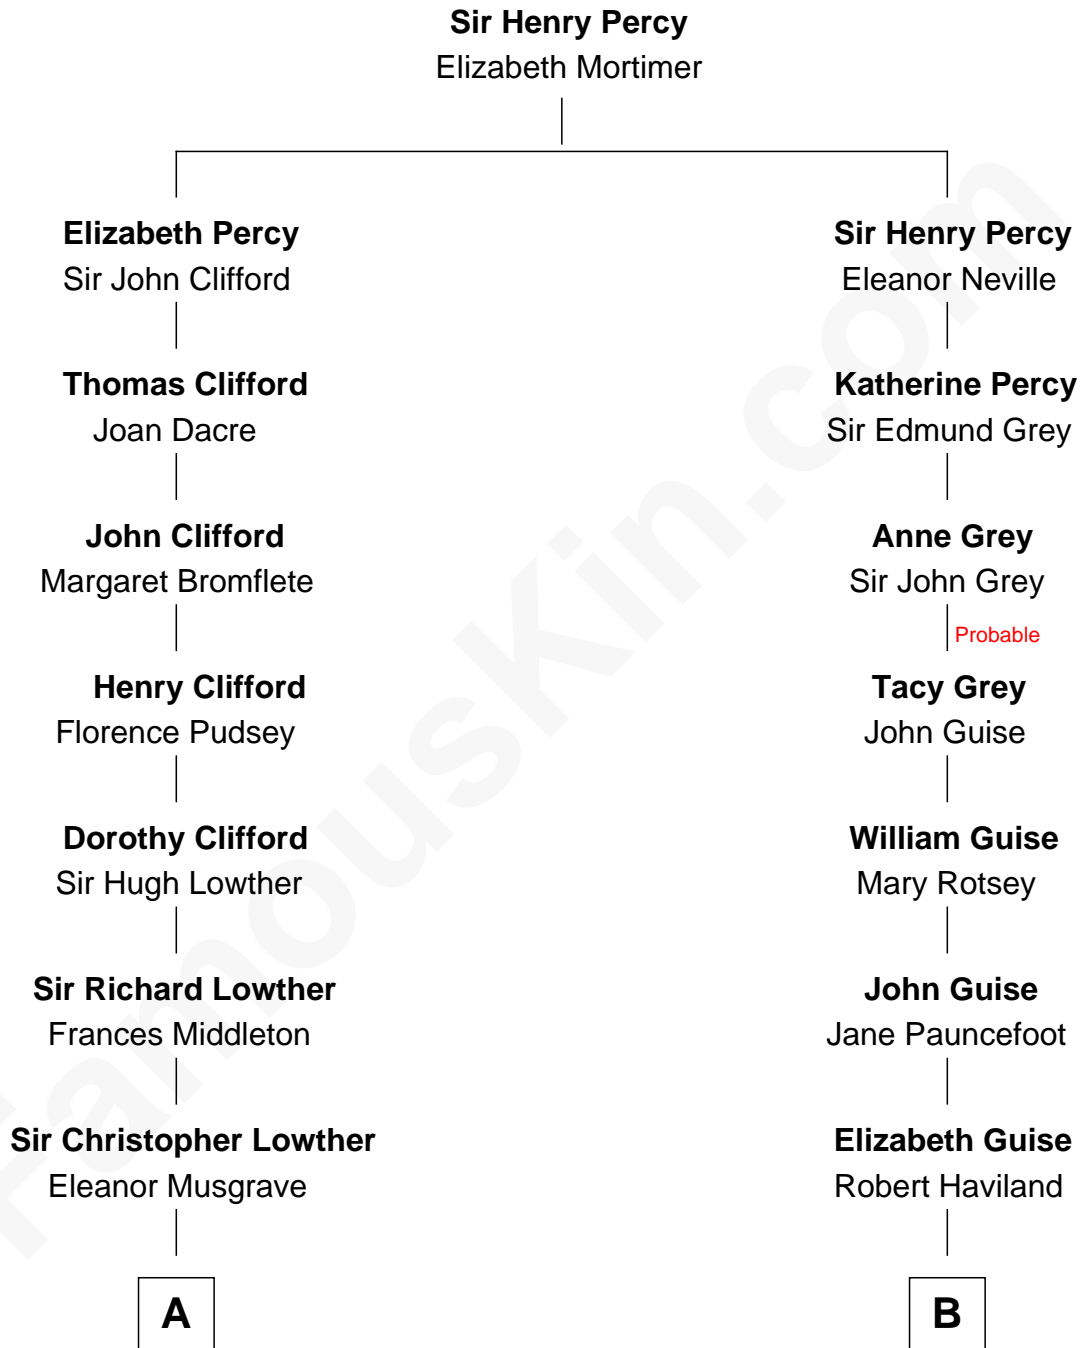

FamousKin.com

Relationship Chart of Fletcher Christian

Leader of the mutiny on the Bounty

13th cousin 5 times removed of

Linda Hunt

TV and Movie Actress

C

Raymond Davy Hunt