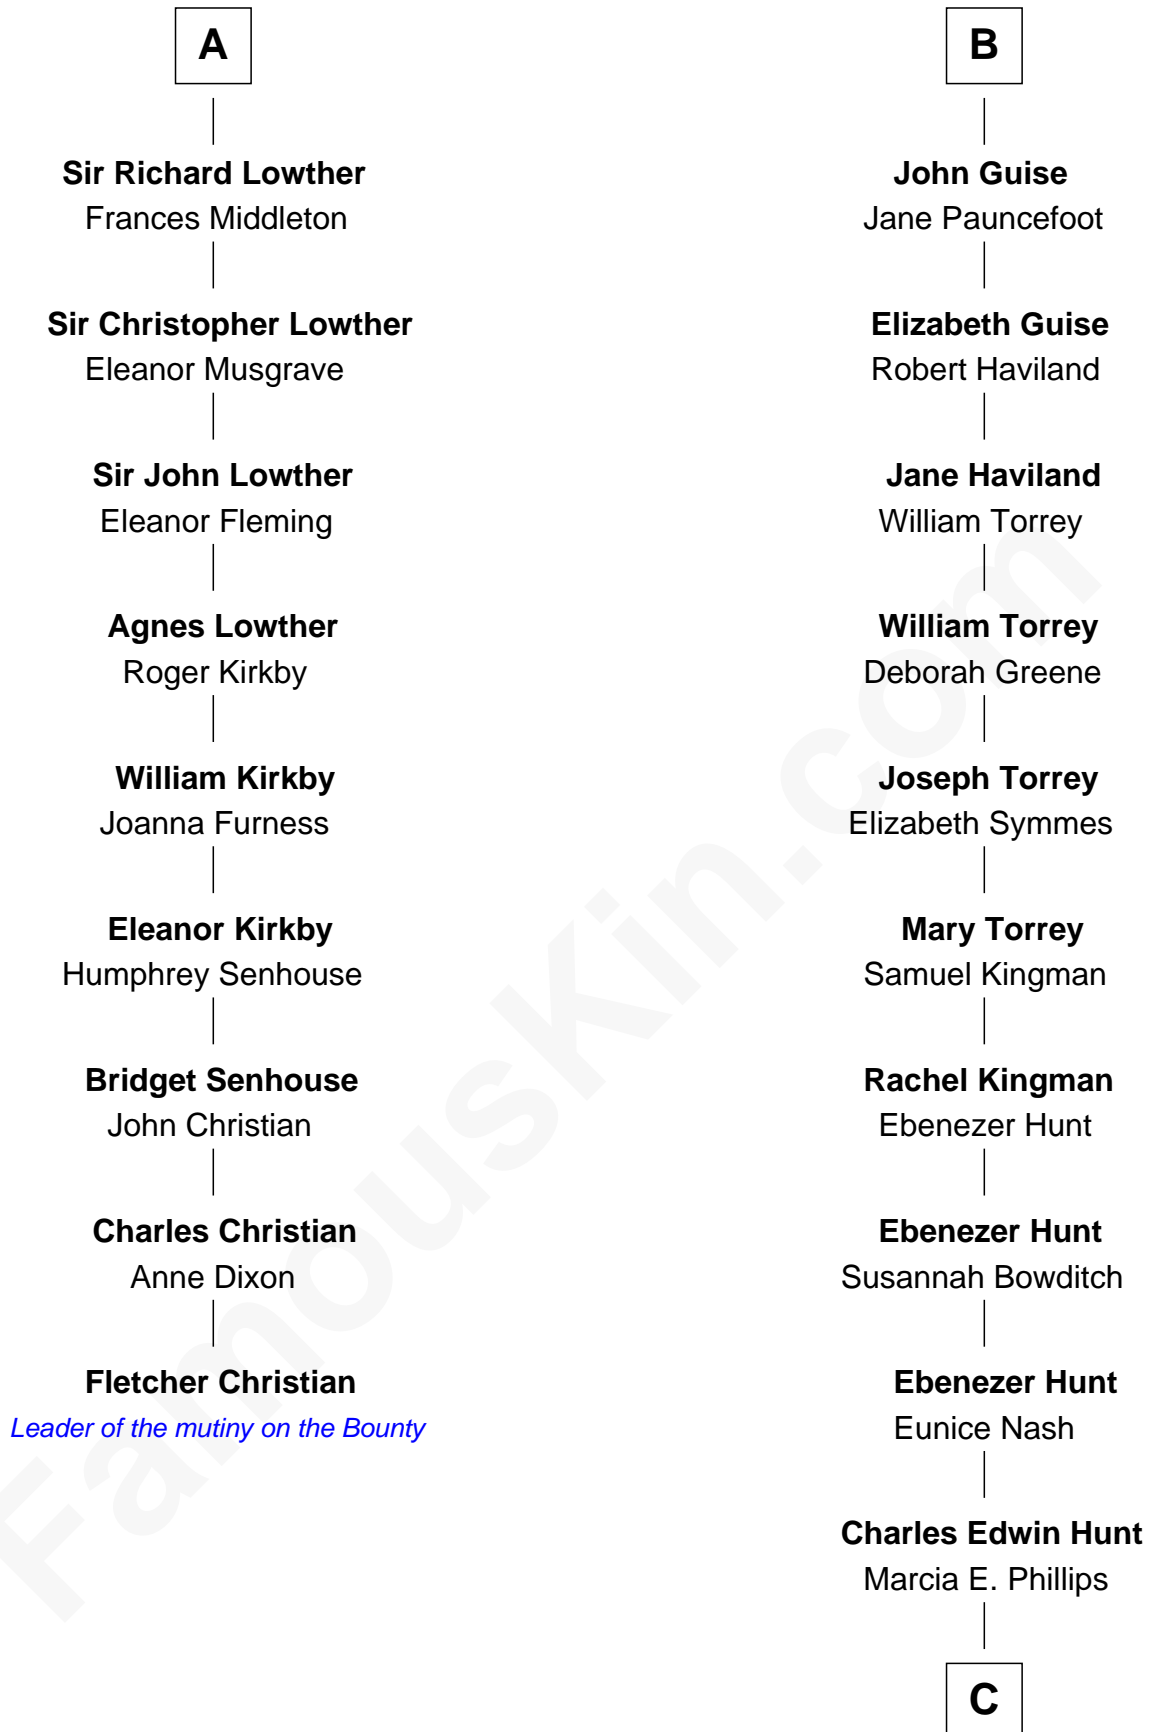

## Relationship Chart of Fletcher Christian

Leader of the mutiny on the Bounty

15th cousin 5 times removed of

**Linda Hunt**

TV and Movie Actress

**C**

**Charles Phillips Hunt**

Ella Maria Read