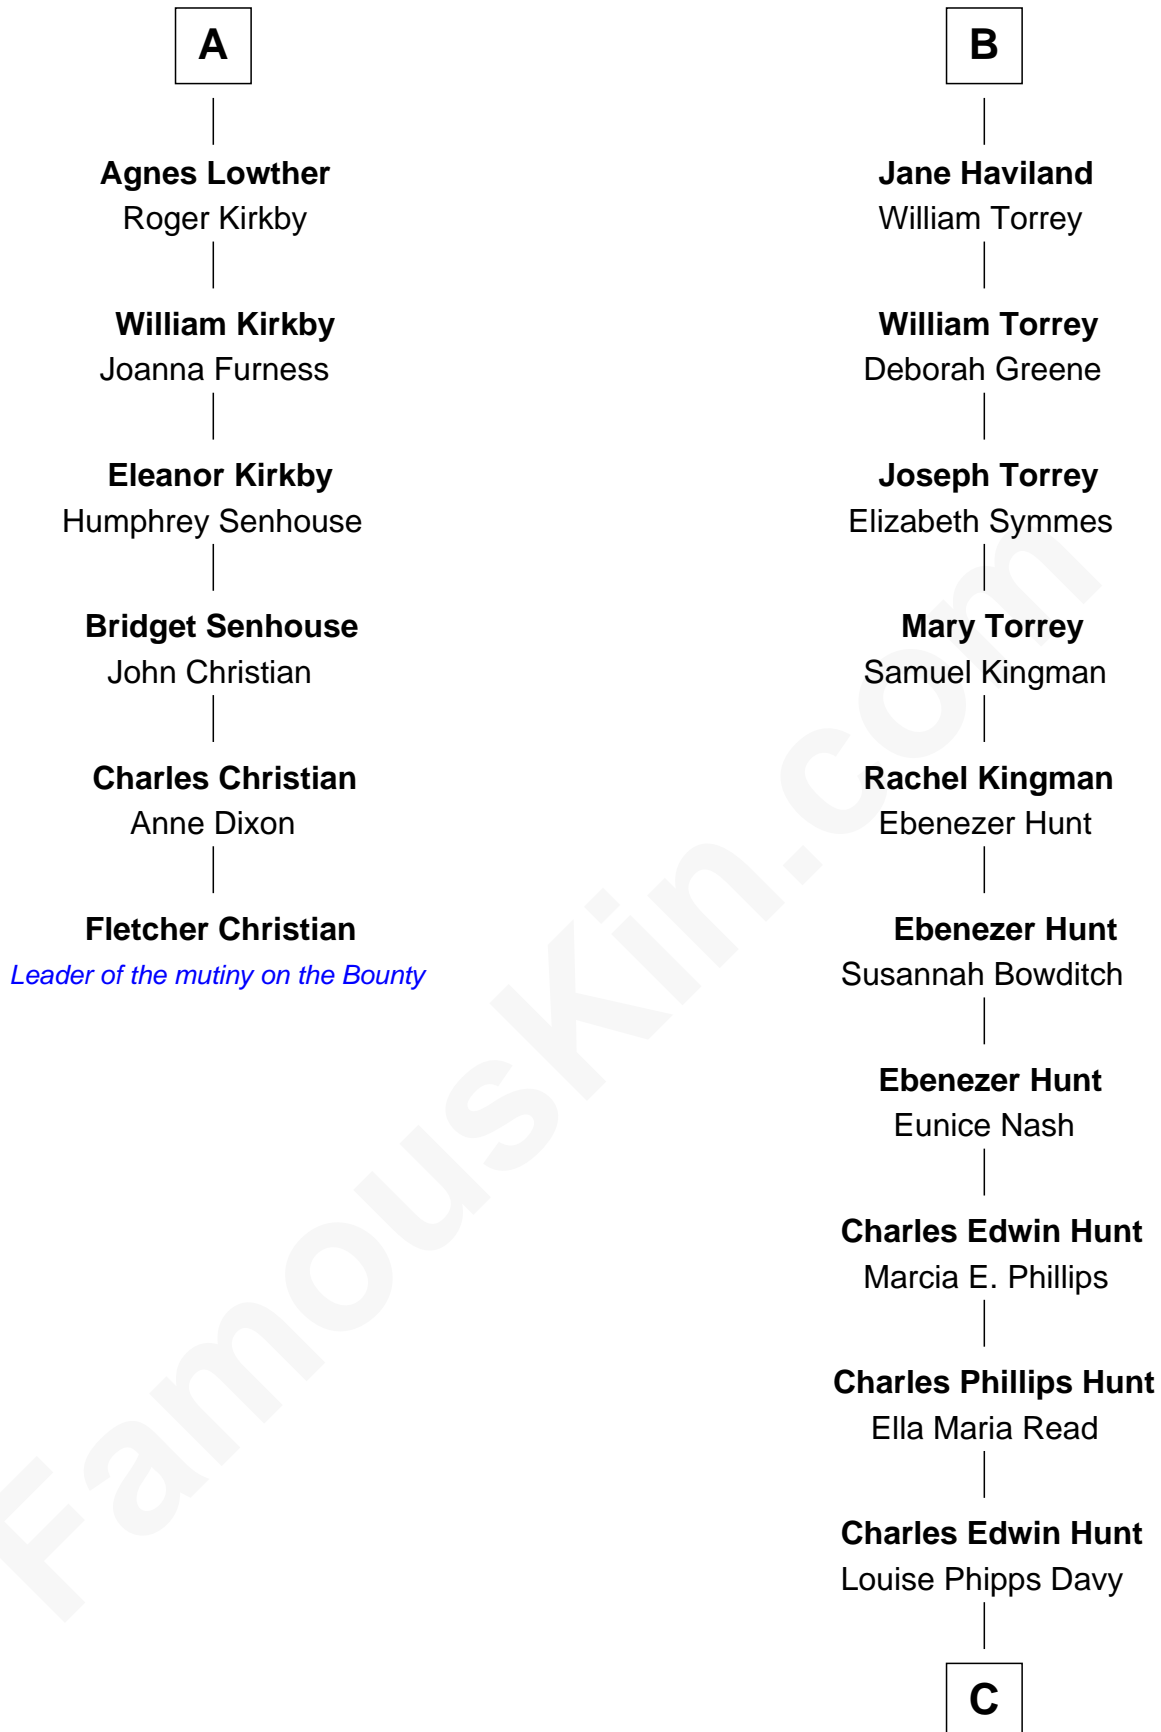

FamousKin.com

Relationship Chart of Fletcher Christian

Leader of the mutiny on the Bounty

12th cousin 6 times removed of

Linda Hunt

TV and Movie Actress

C

Raymond Davy Hunt