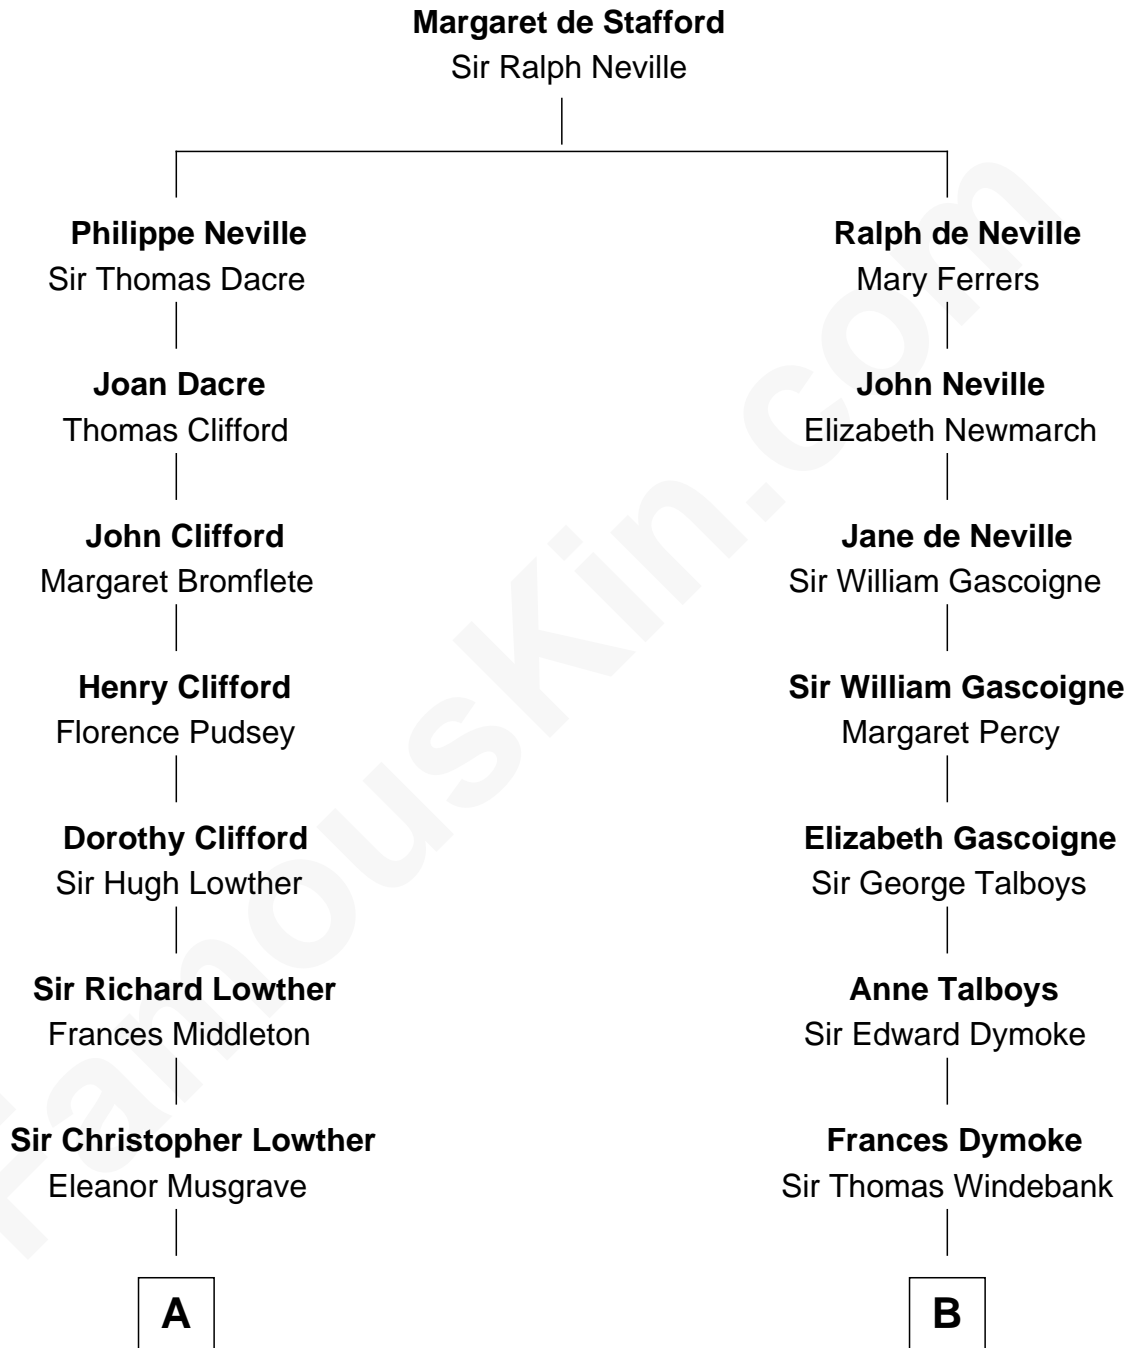

# FamousKin.com

## Relationship Chart of Fletcher Christian

*Leader of the mutiny on the Bounty*

**13th cousin 4 times removed of**

**General George S. Patton**

*U.S. Army - World War II*

**A**

**Sir John Lowther**

Eleanor Fleming

**Agnes Lowther**

Roger Kirkby

**William Kirkby**

Joanna Furness

**Eleanor Kirkby**

Humphrey Senhouse

**Bridget Senhouse**

John Christian

**Charles Christian**

Anne Dixon

**Fletcher Christian**

*Leader of the mutiny on the Bounty*

**B**

**Mildred Windebank**

Robert Reade

**Col. George Reade**