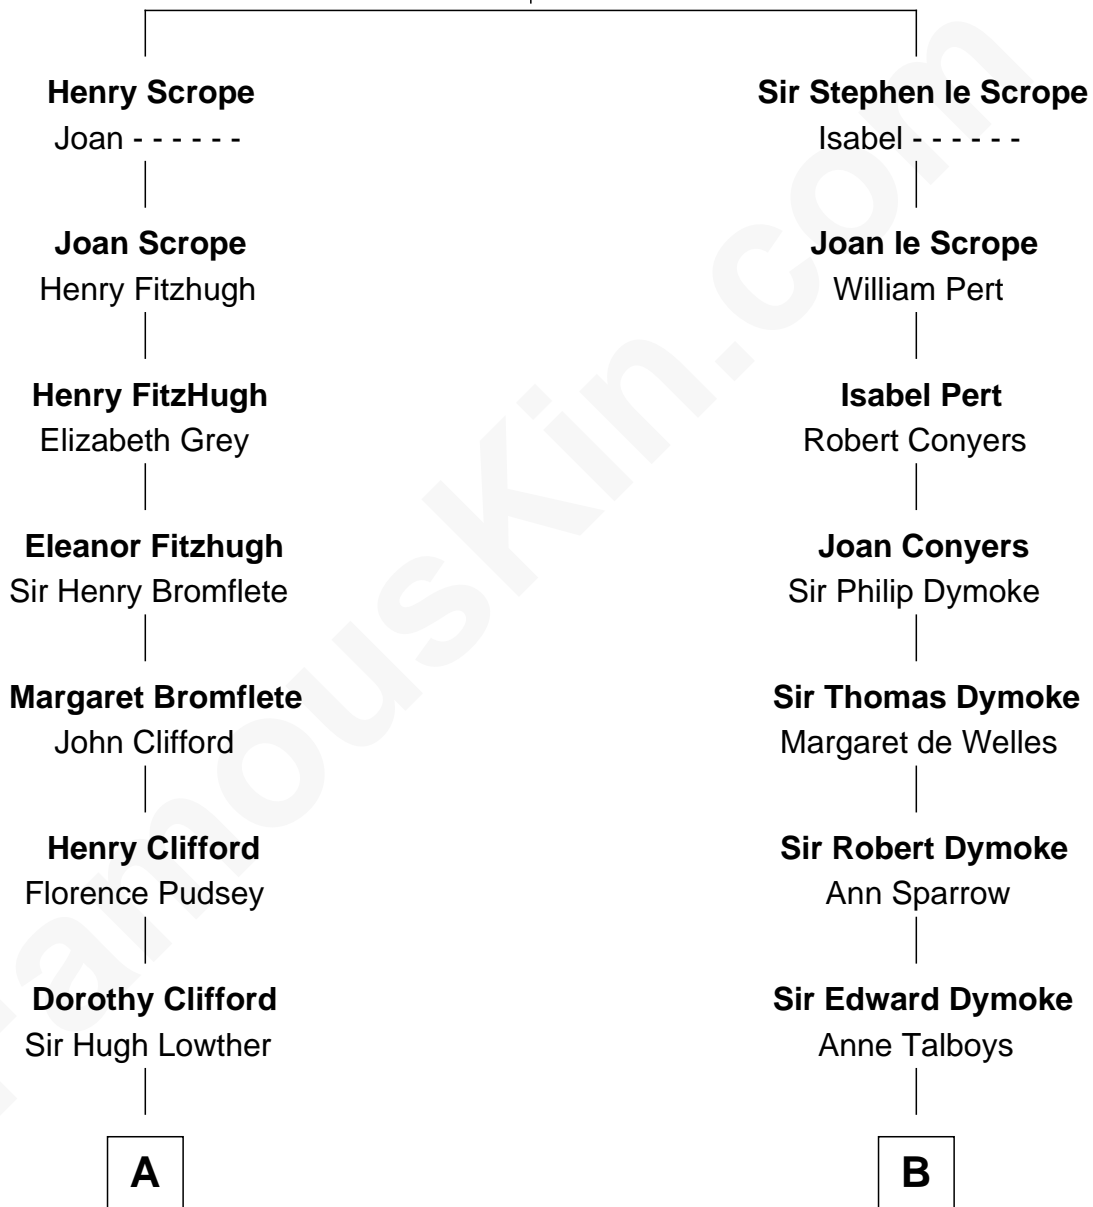

FamousKin.com

Relationship Chart of Fletcher Christian

Leader of the mutiny on the Bounty

15th cousin 3 times removed of

General George S. Patton

U.S. Army - World War II

Sir Geoffrey le Scrope

Ivetta de Ros

C

George Smith Patton

Ruth Wilson

General George S. Patton

U.S. Army - World War II

FamousKin.com