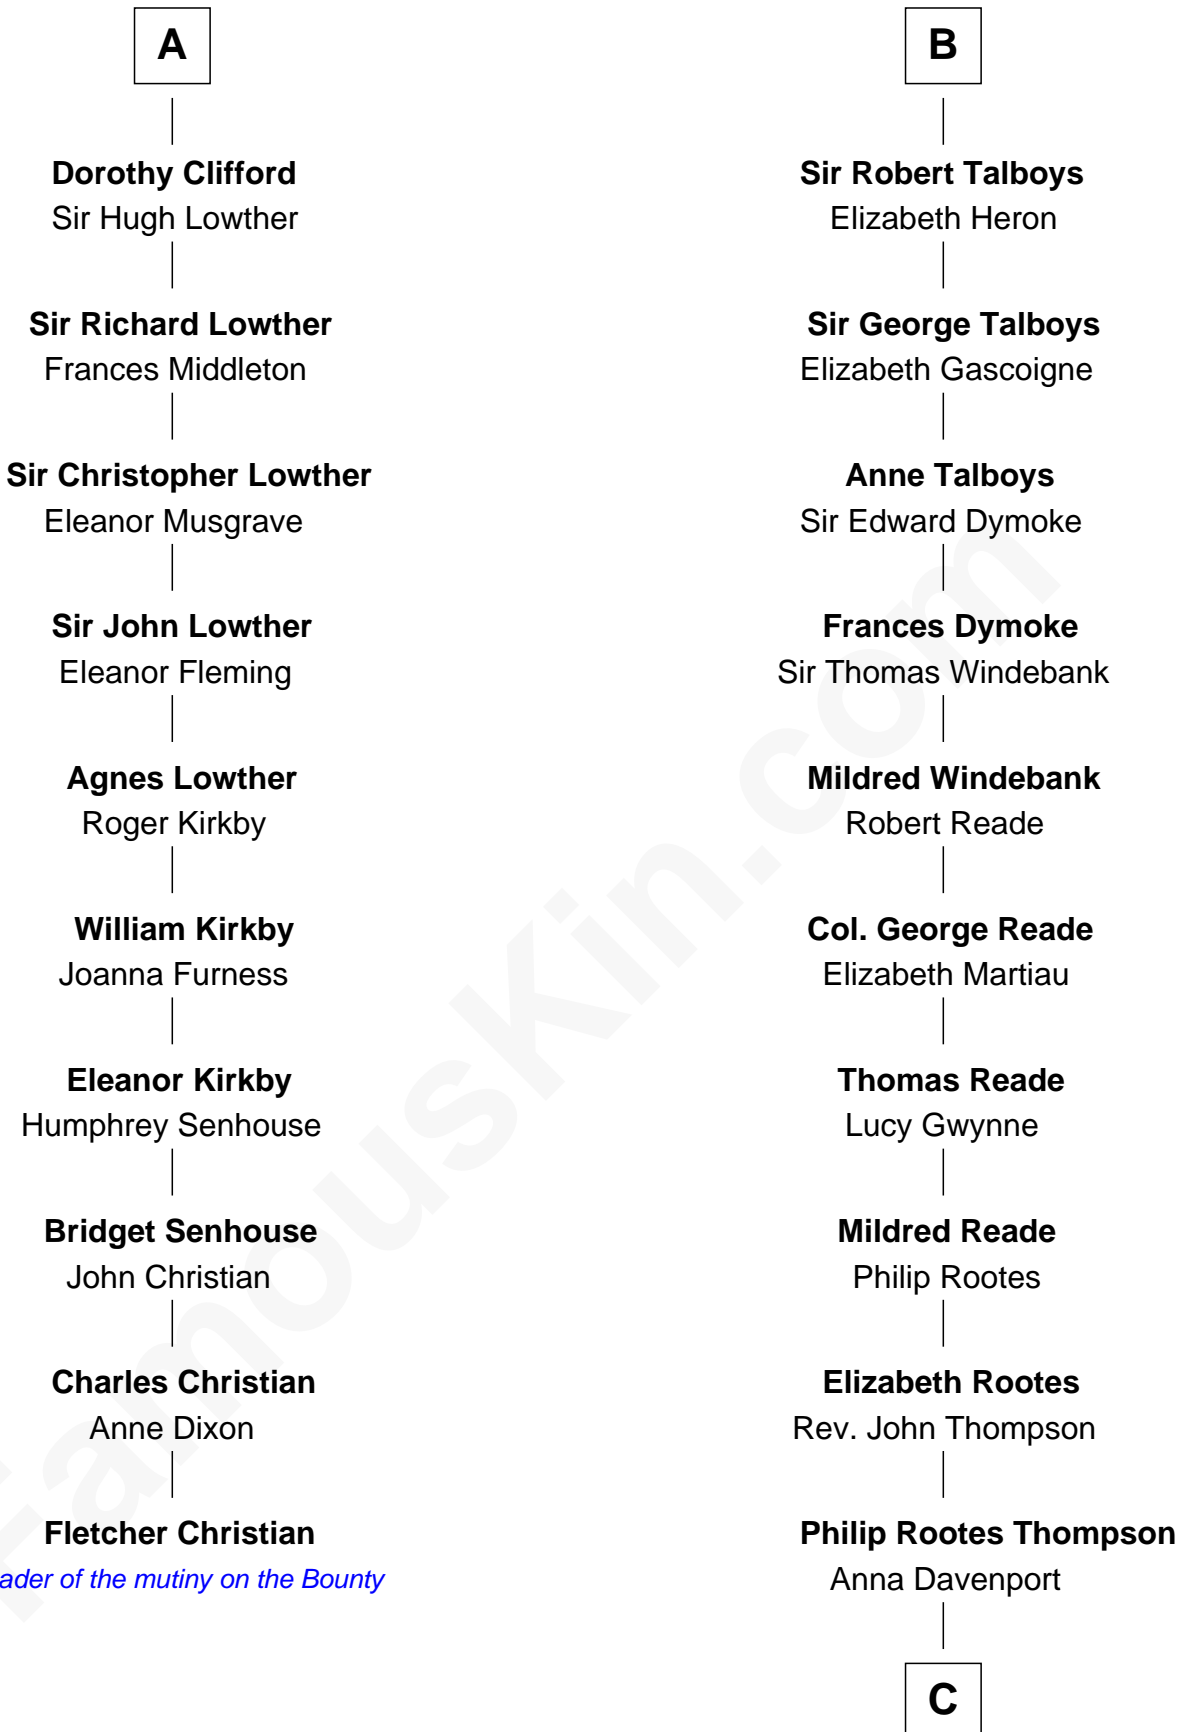

## Relationship Chart of Fletcher Christian

Leader of the mutiny on the Bounty

16th cousin 5 times removed of

**General George S. Patton**

U.S. Army - World War II

**C**

**Eleanor Thompson**

William Thorton