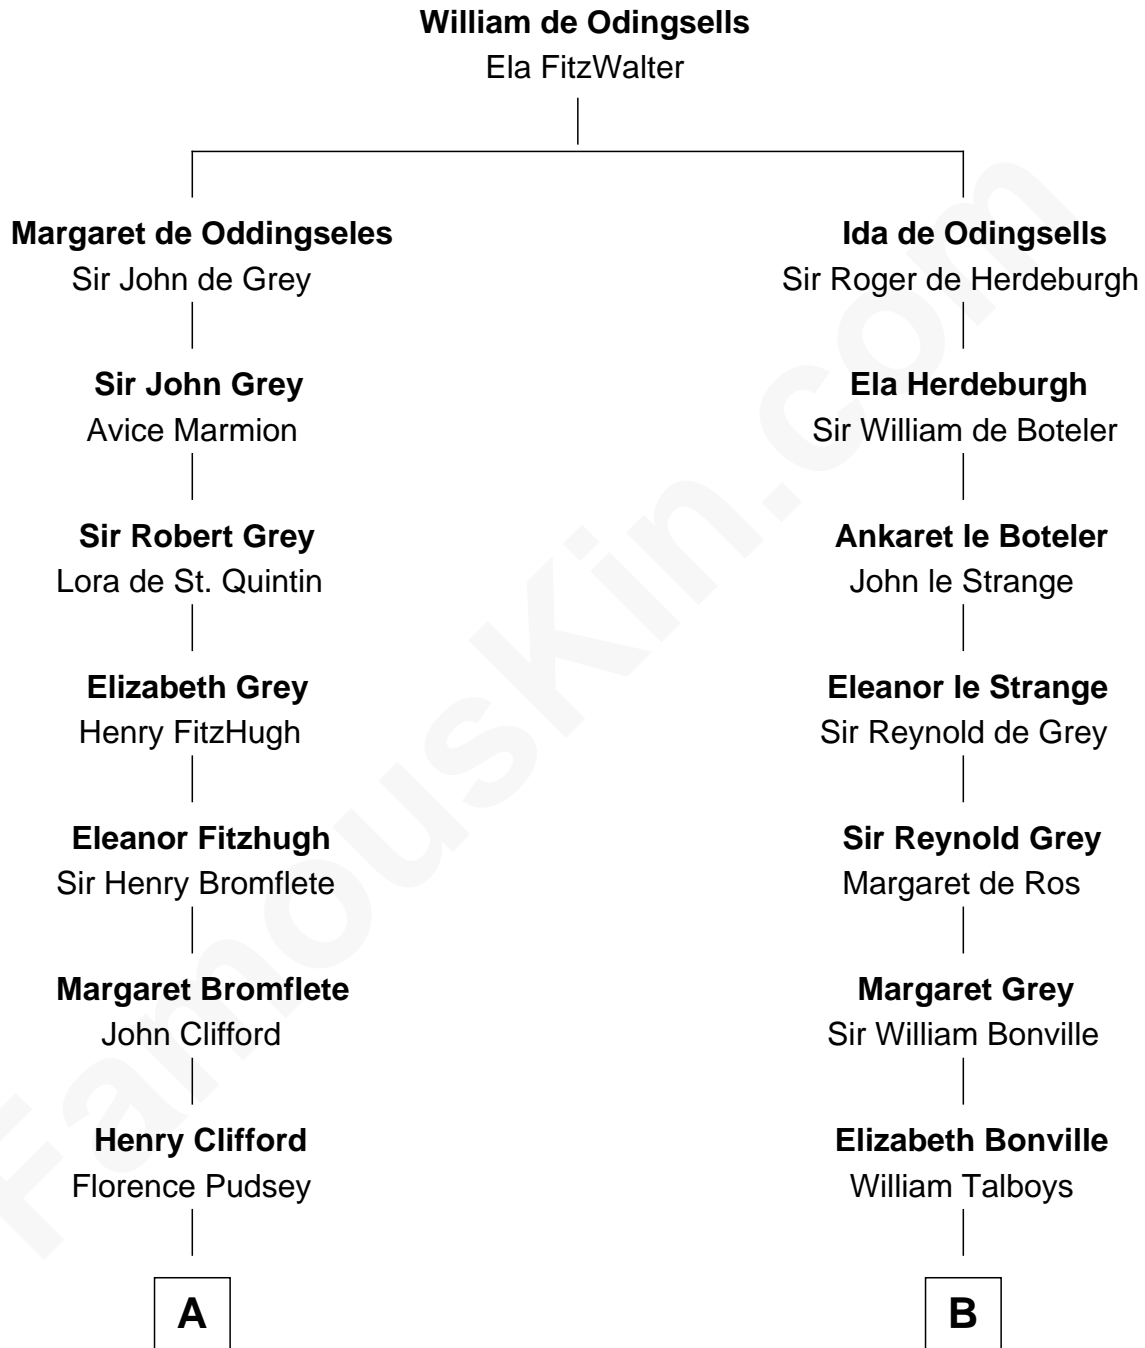

# FamousKin.com

## Relationship Chart of Fletcher Christian

Leader of the mutiny on the Bounty

16th cousin 5 times removed of

**General George S. Patton**

U.S. Army - World War II

**C**

**Eleanor Thompson**

William Thorton

**Susanna Thompson Thorton**

Andrew Glassell

**Susan Thornton Glassell**

George Smith Patton

**George Smith Patton**

Ruth Wilson

**General George S. Patton**

*U.S. Army - World War II*