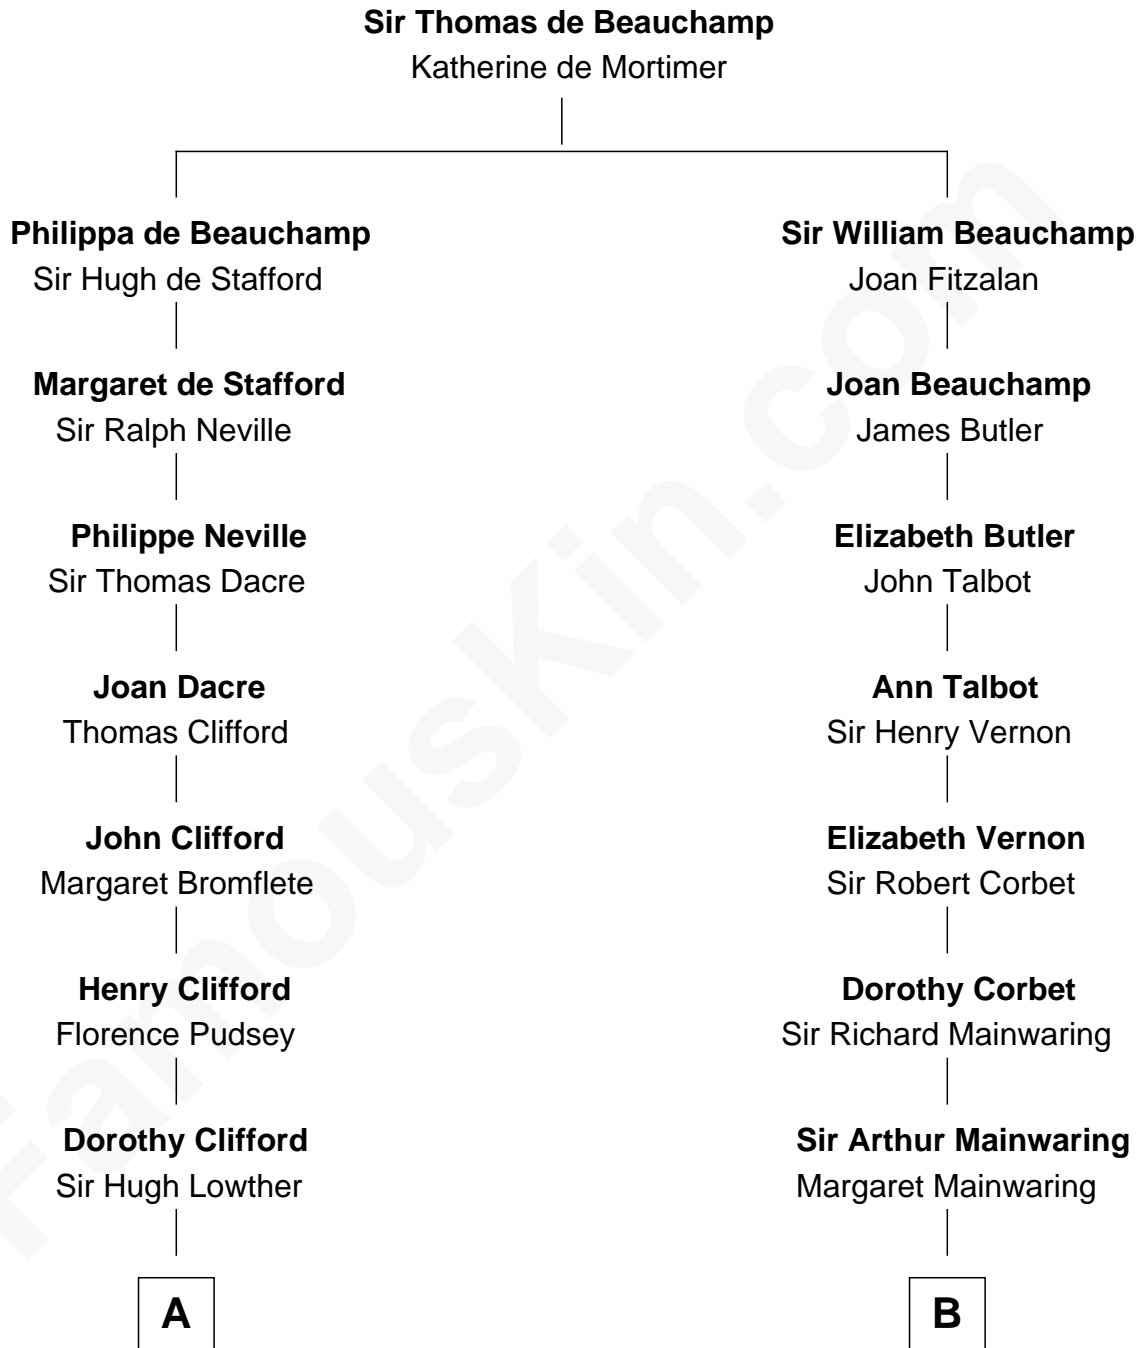

FamousKin.com

Relationship Chart of Fletcher Christian

Leader of the mutiny on the Bounty

15th cousin 3 times removed of

Lizzie Borden

Accused Murderess

C

Sarah Anthony Morse
Andrew Jackson Borden

Lizzie Borden
Accused Murderess

FamousKin.com