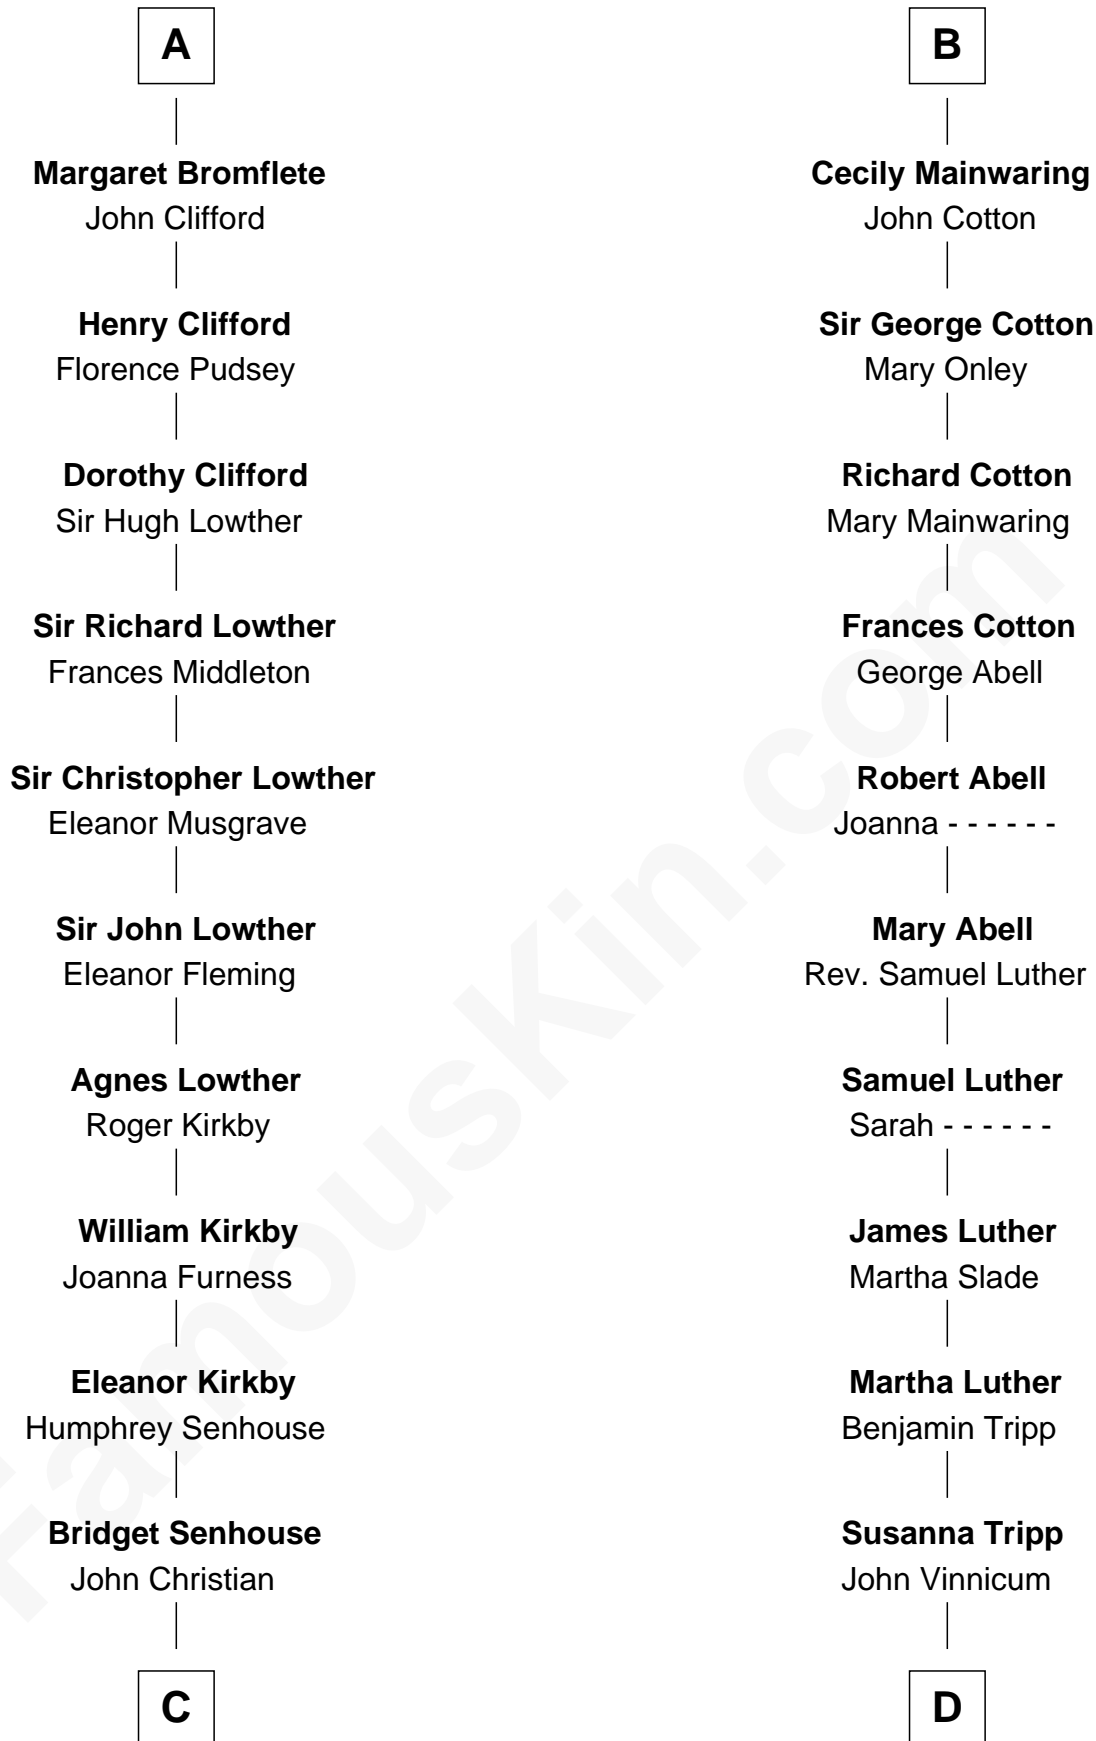

## Relationship Chart of Fletcher Christian

*Leader of the mutiny on the Bounty*

**18th cousin 2 times removed of**

**Lizzie Borden**

*Accused Murderess*

**Sir Richard FitzRoy**

Rose de Dover

**C**

**Charles Christian**

Anne Dixon

**Fletcher Christian**

*Leader of the mutiny on the Bounty*

**D**

**Sarah L. Vinnicum**

Joseph Morse

**Anthony Morse**

Rhoda Morrison

**Sarah Anthony Morse**

Andrew Jackson Borden

**Lizzie Borden**

*Accused Murderess*