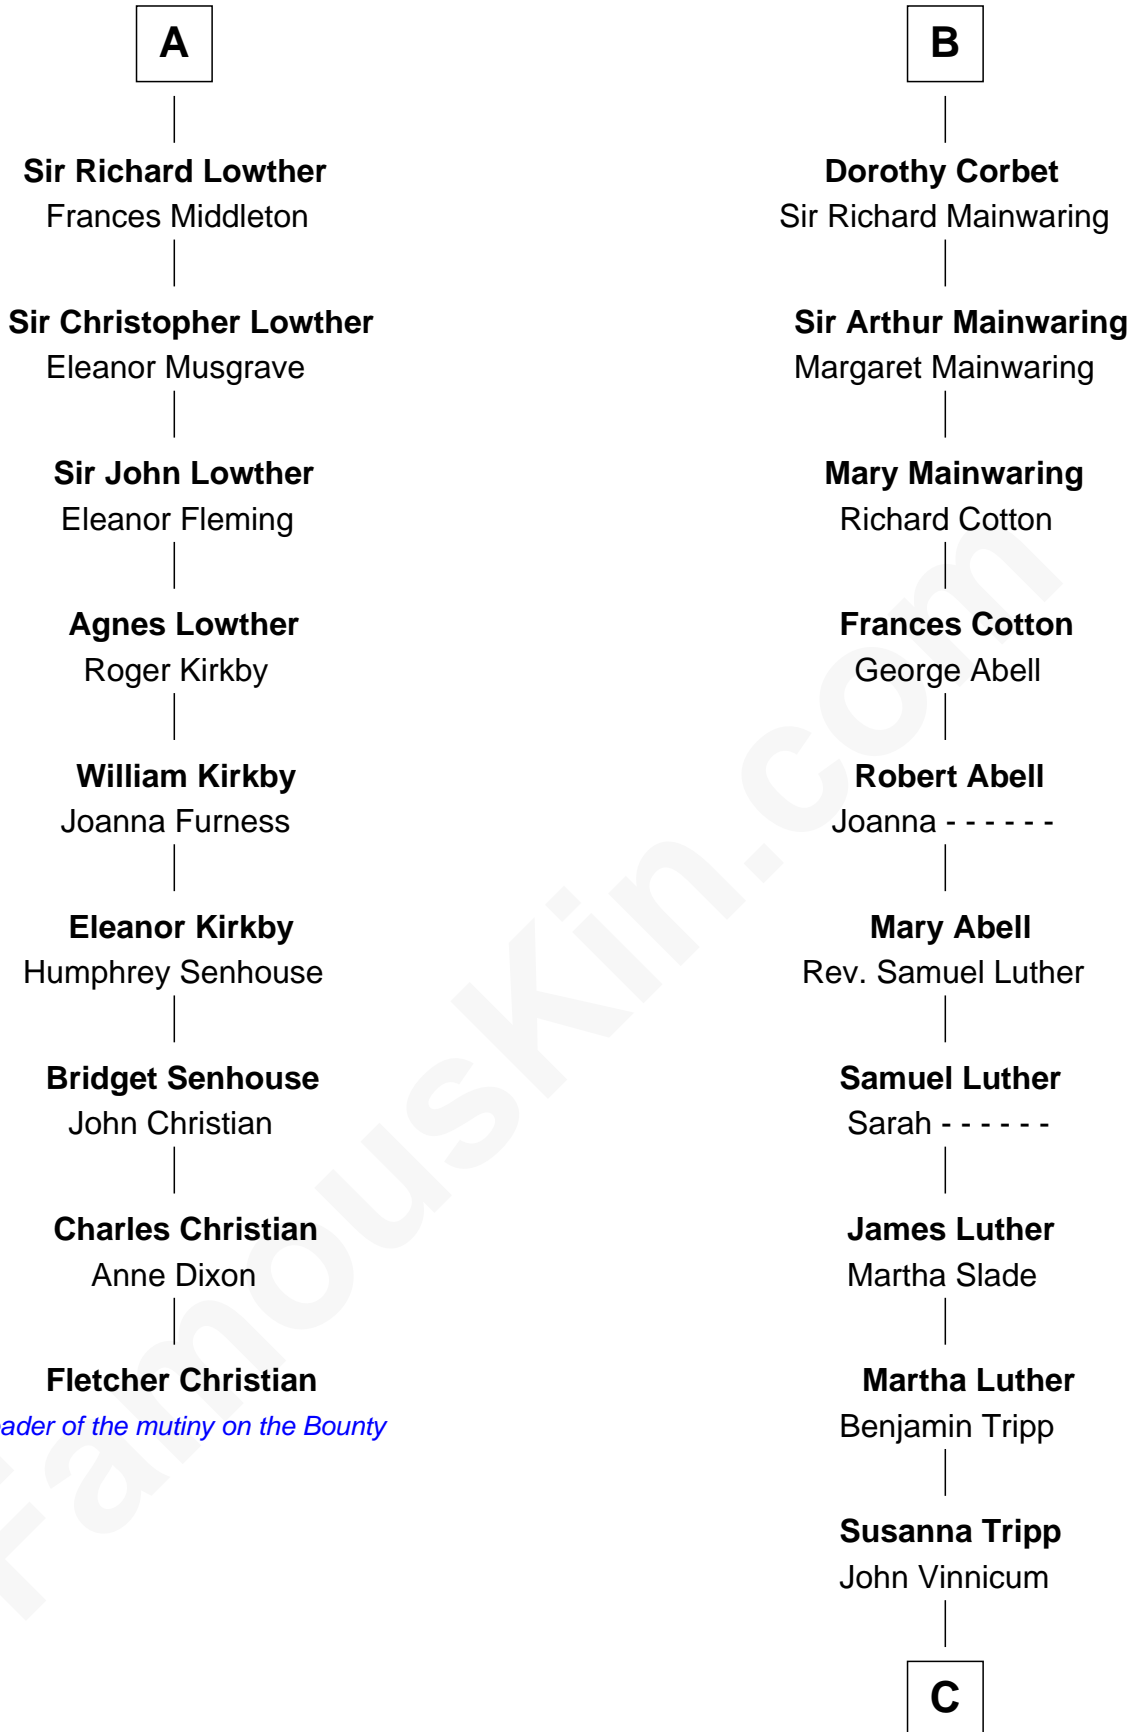

FamousKin.com

Relationship Chart of Fletcher Christian

Leader of the mutiny on the Bounty

15th cousin 5 times removed of

Lizzie Borden

Accused Murderess

Ralph de Stafford
Margaret de Audley

Sir Hugh de Stafford
Philippa de Beauchamp

Robert de Ferrers
Margaret Despencer

Sir Edmund Ferrers
Ellen Roche

Sir William Ferrers
Elizabeth Belknap

Anne Ferrers
Sir Walter Devereux

Elizabeth Devereux
Sir Richard Corbet

Sir Robert Corbet
Elizabeth Vernon

B

C

—
Sarah L. Vinnicum

Joseph Morse

—
Anthony Morse

Rhoda Morrison

—
Sarah Anthony Morse

Andrew Jackson Borden

—
Lizzie Borden

Accused Murderess

FamousKin.com