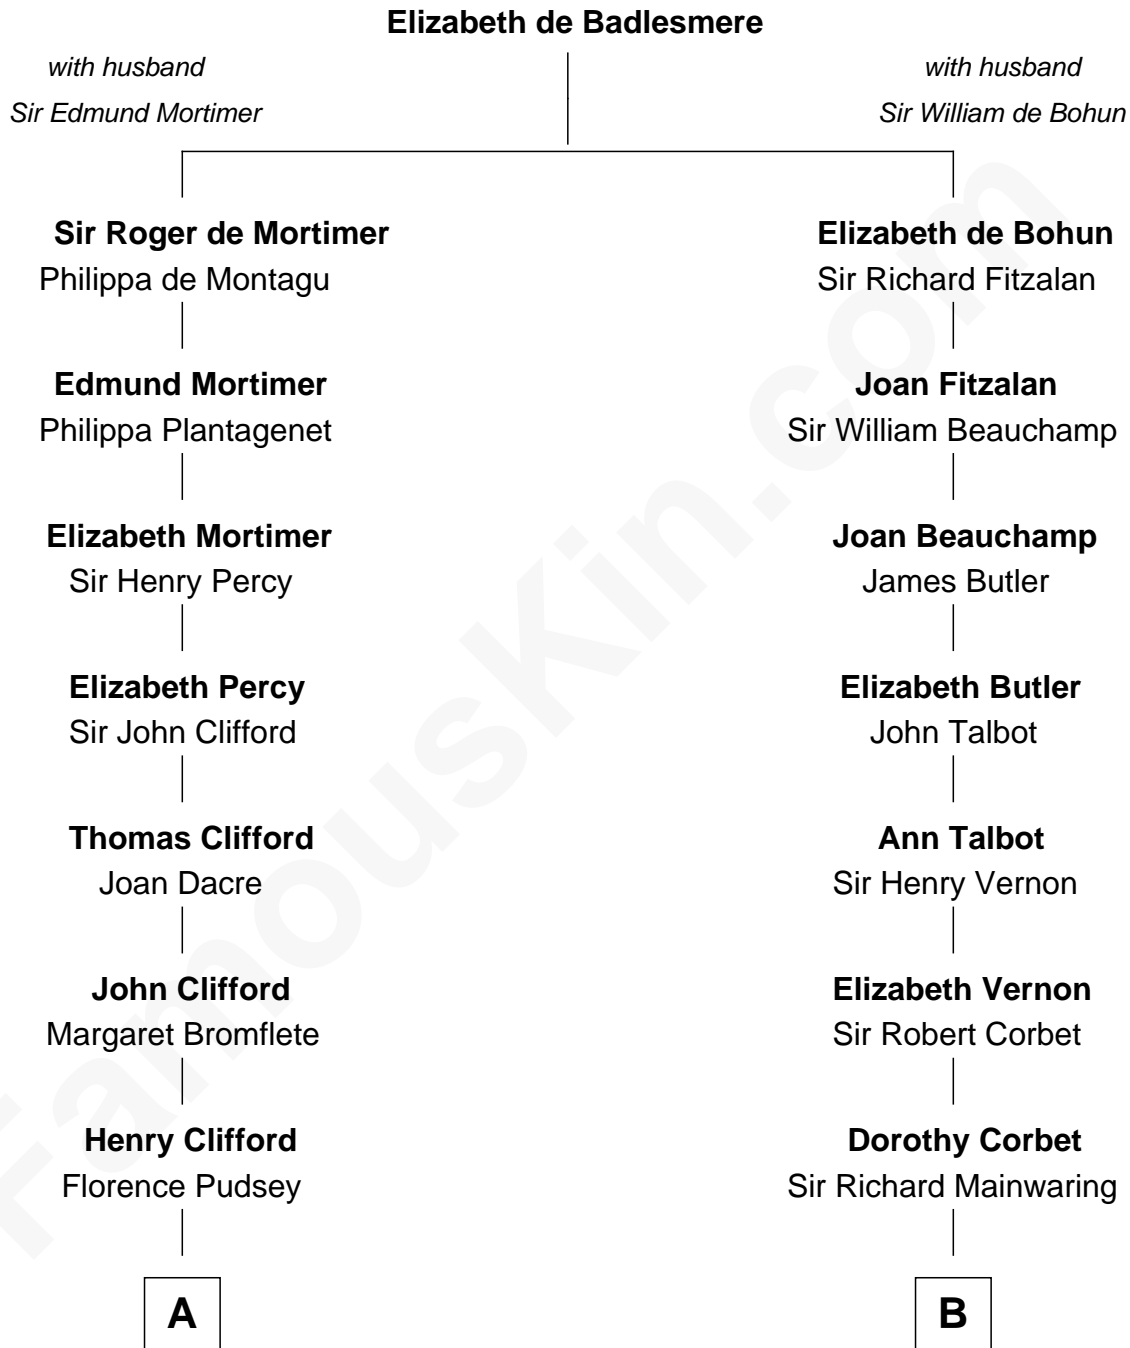

FamousKin.com

Relationship Chart of Fletcher Christian

Leader of the mutiny on the Bounty

16th cousin 3 times removed of

Lizzie Borden

Accused Murderess

C

Anthony Morse

Rhoda Morrison

Sarah Anthony Morse

Andrew Jackson Borden

Lizzie Borden

Accused Murderess

FamousKin.com