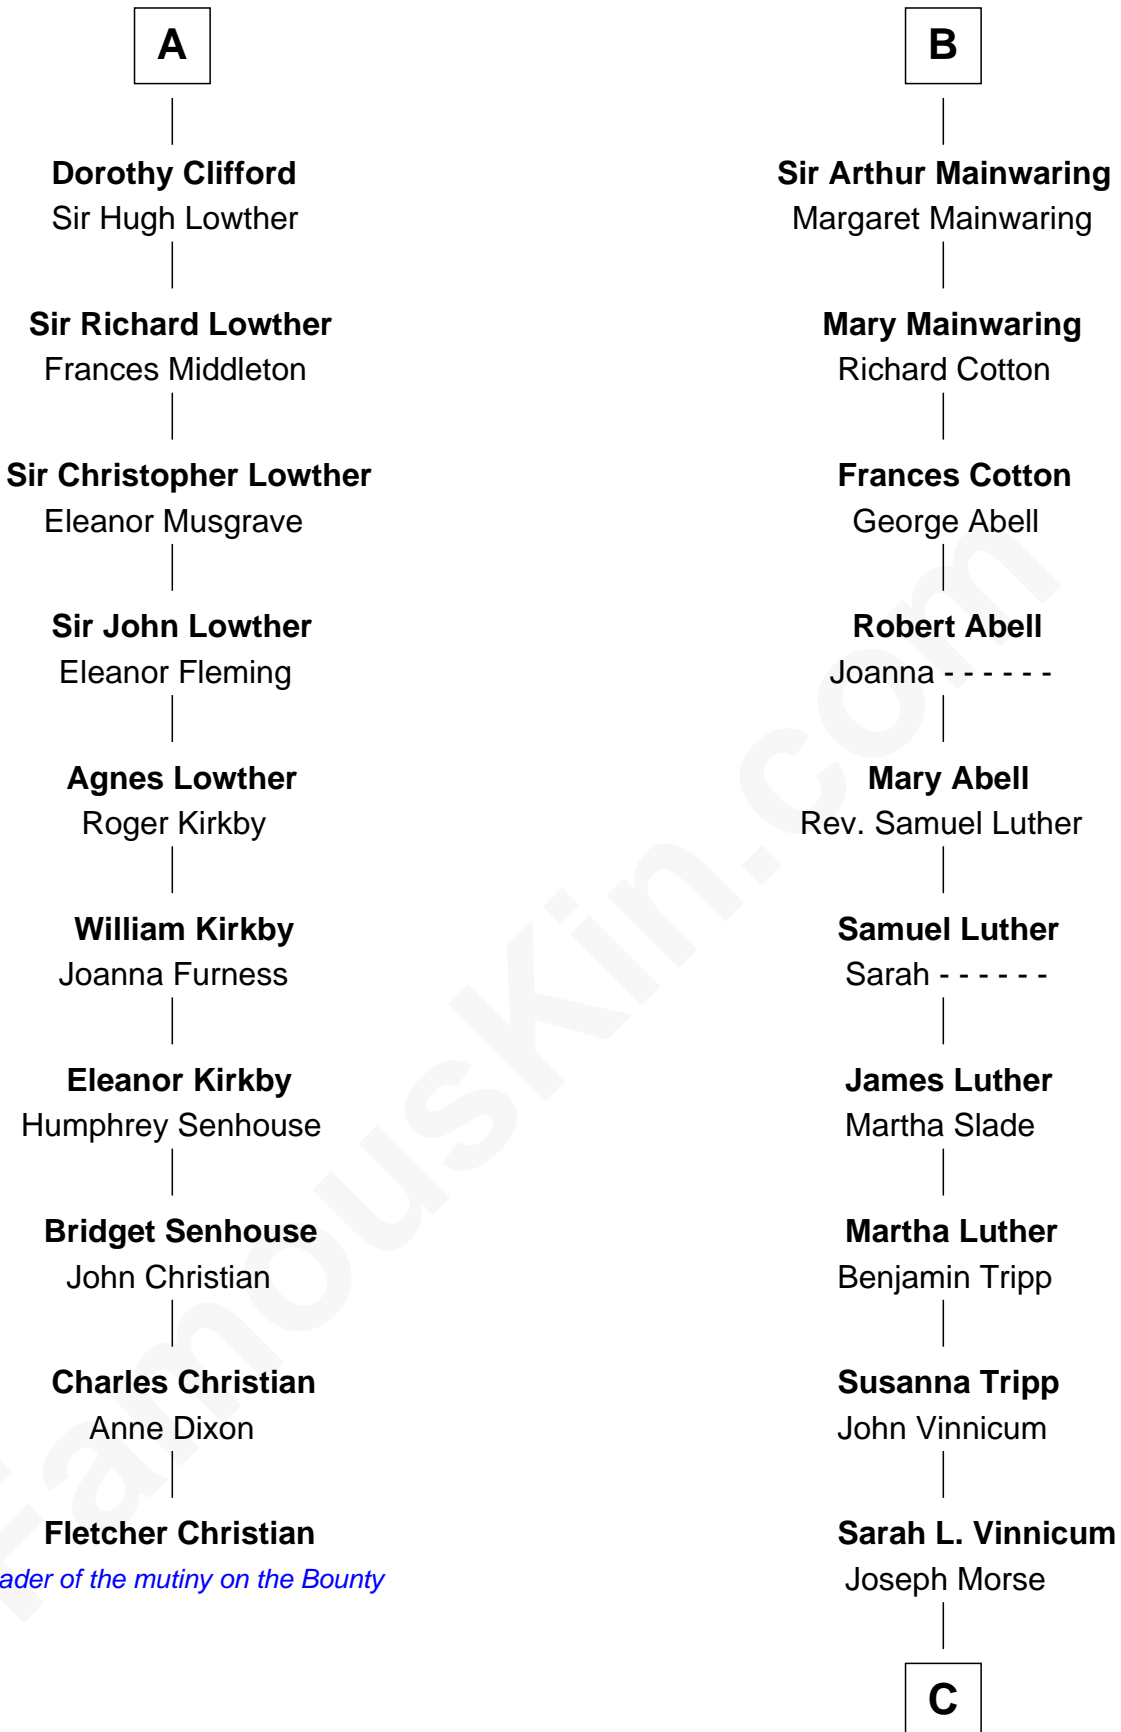

FamousKin.com

Relationship Chart of Fletcher Christian

Leader of the mutiny on the Bounty

16th cousin 3 times removed of

Lizzie Borden

Accused Murderess

C

Anthony Morse

Rhoda Morrison

Sarah Anthony Morse

Andrew Jackson Borden

Lizzie Borden

Accused Murderess

FamousKin.com