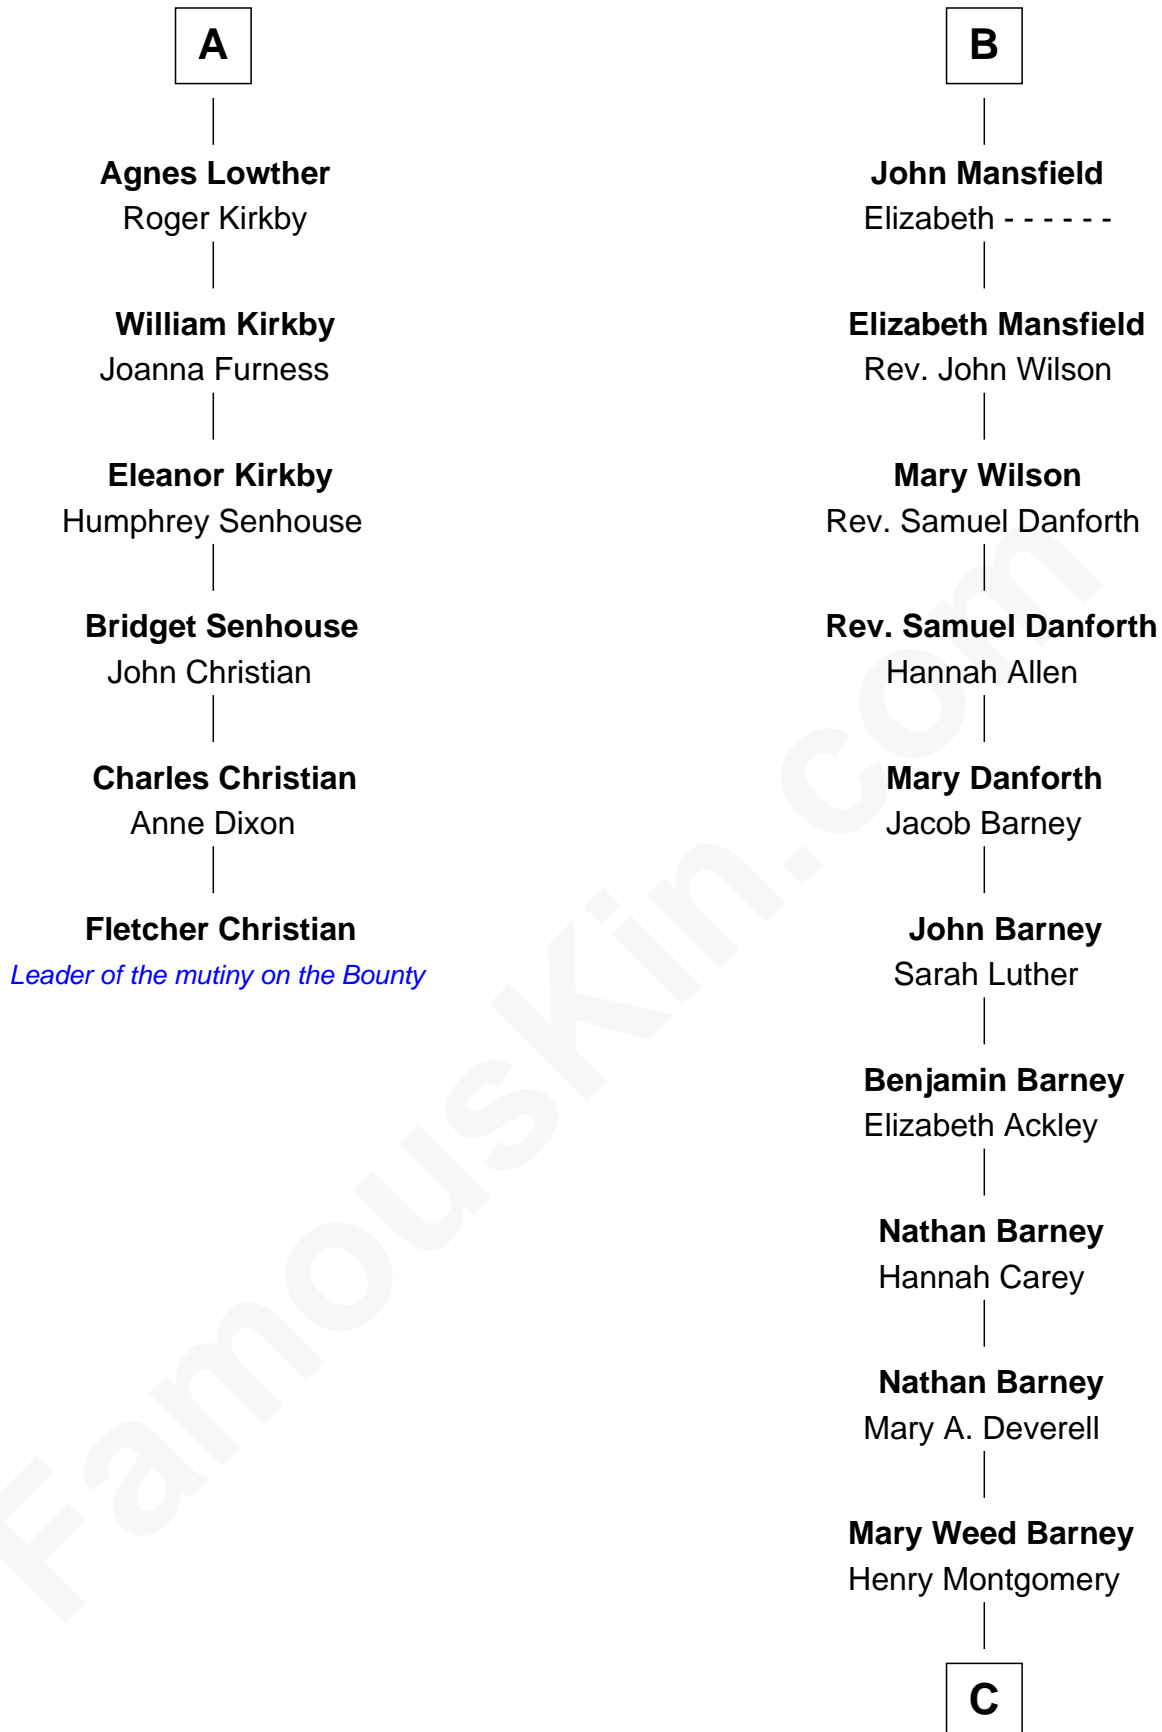

## Relationship Chart of Fletcher Christian

Leader of the mutiny on the Bounty

12th cousin 6 times removed of

**Elizabeth Montgomery**

TV Actress - "Bewitched"

C

Henry Montgomery  
Elizabeth Bryan Allen

Elizabeth Montgomery  
*TV Actress - "Bewitched"*

FamousKin.com