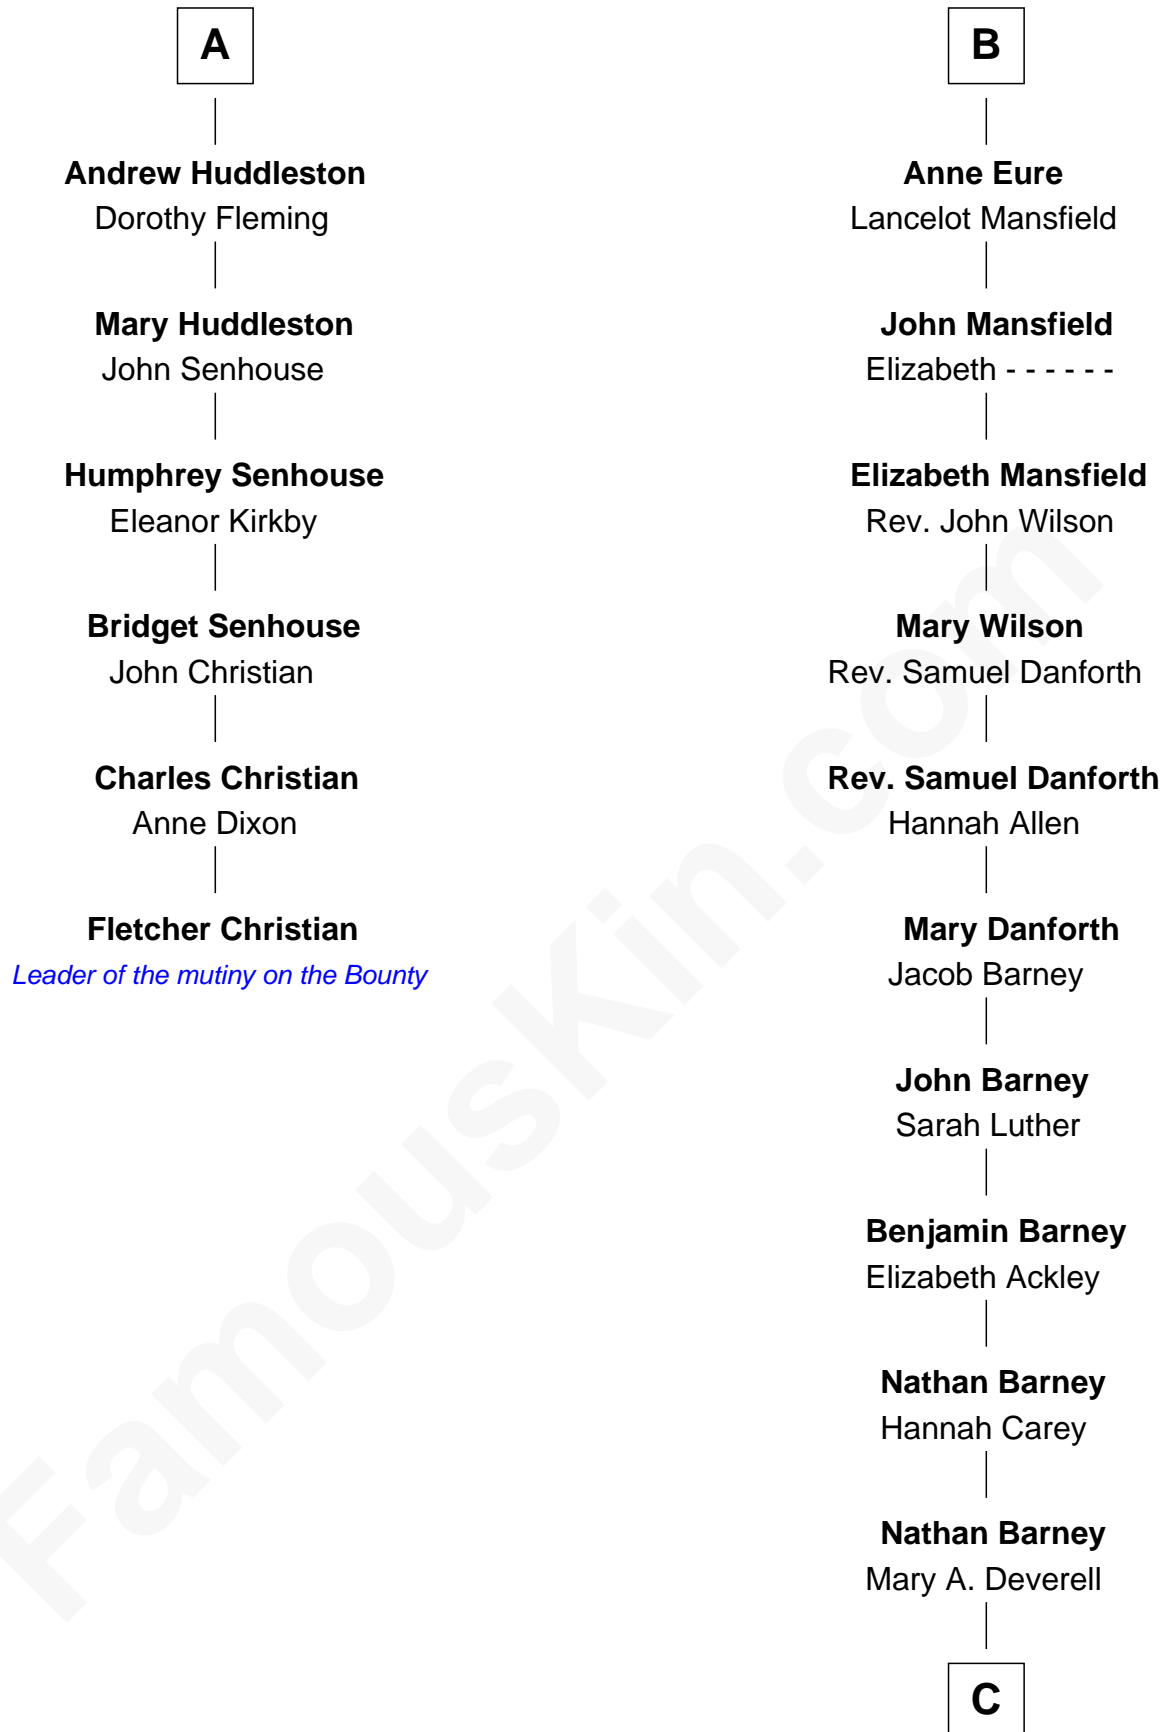

FamousKin.com

Relationship Chart of Fletcher Christian

Leader of the mutiny on the Bounty

12th cousin 7 times removed of

Elizabeth Montgomery

TV Actress - "Bewitched"

C

—
Mary Weed Barney
Henry Montgomery

—
Henry Montgomery
Elizabeth Bryan Allen

—
Elizabeth Montgomery
TV Actress - "Bewitched"

FamousKin.com