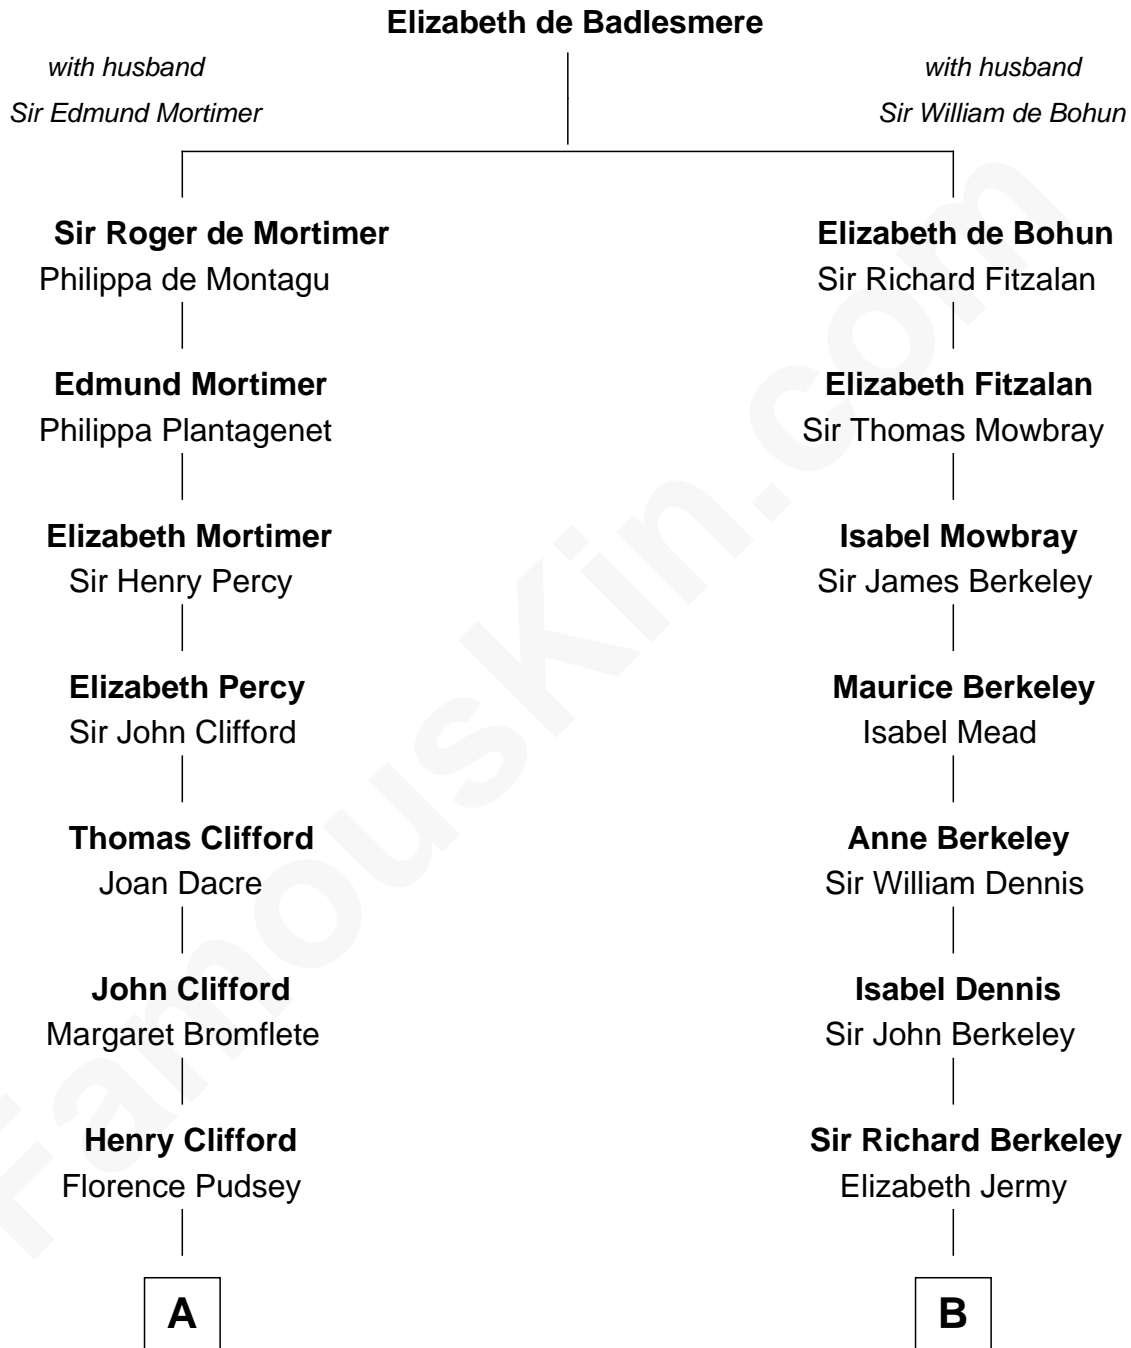

FamousKin.com

Relationship Chart of Fletcher Christian

Leader of the mutiny on the Bounty

16th cousin 4 times removed of

Warren Buffett

Chairman & CEO, Berkshire Hathaway

C

—
Susan Ann Watson

Ford Bela Barber

—
Stella Frances Barber

John Ammon Stahl

—
Leila Stahl

Howard Homan Buffett

—
Warren Buffett

Chairman & CEO, Berkshire Hathaway

FamousKin.com