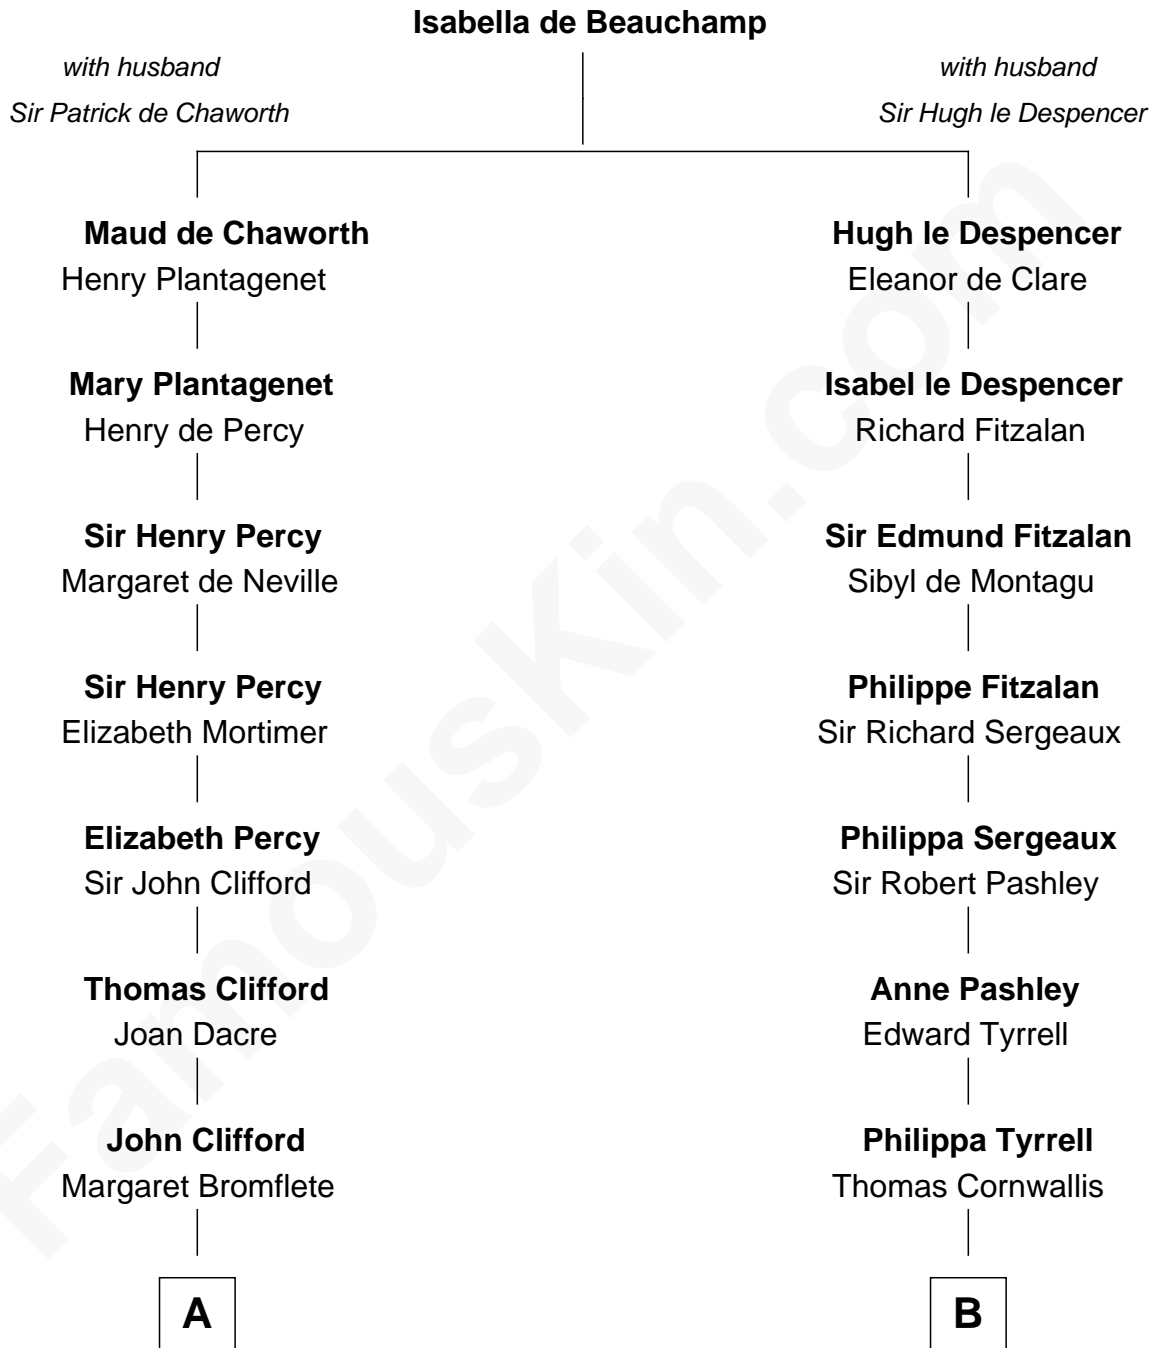

FamousKin.com

Relationship Chart of Fletcher Christian

Leader of the mutiny on the Bounty

17th cousin 2 times removed of

Susan B. Anthony

Women's Rights Advocate

C

Humphrey Anthony

Hannah Lapham

Daniel Anthony

Lucy Read

Susan B. Anthony

Women's Rights Advocate

FamousKin.com