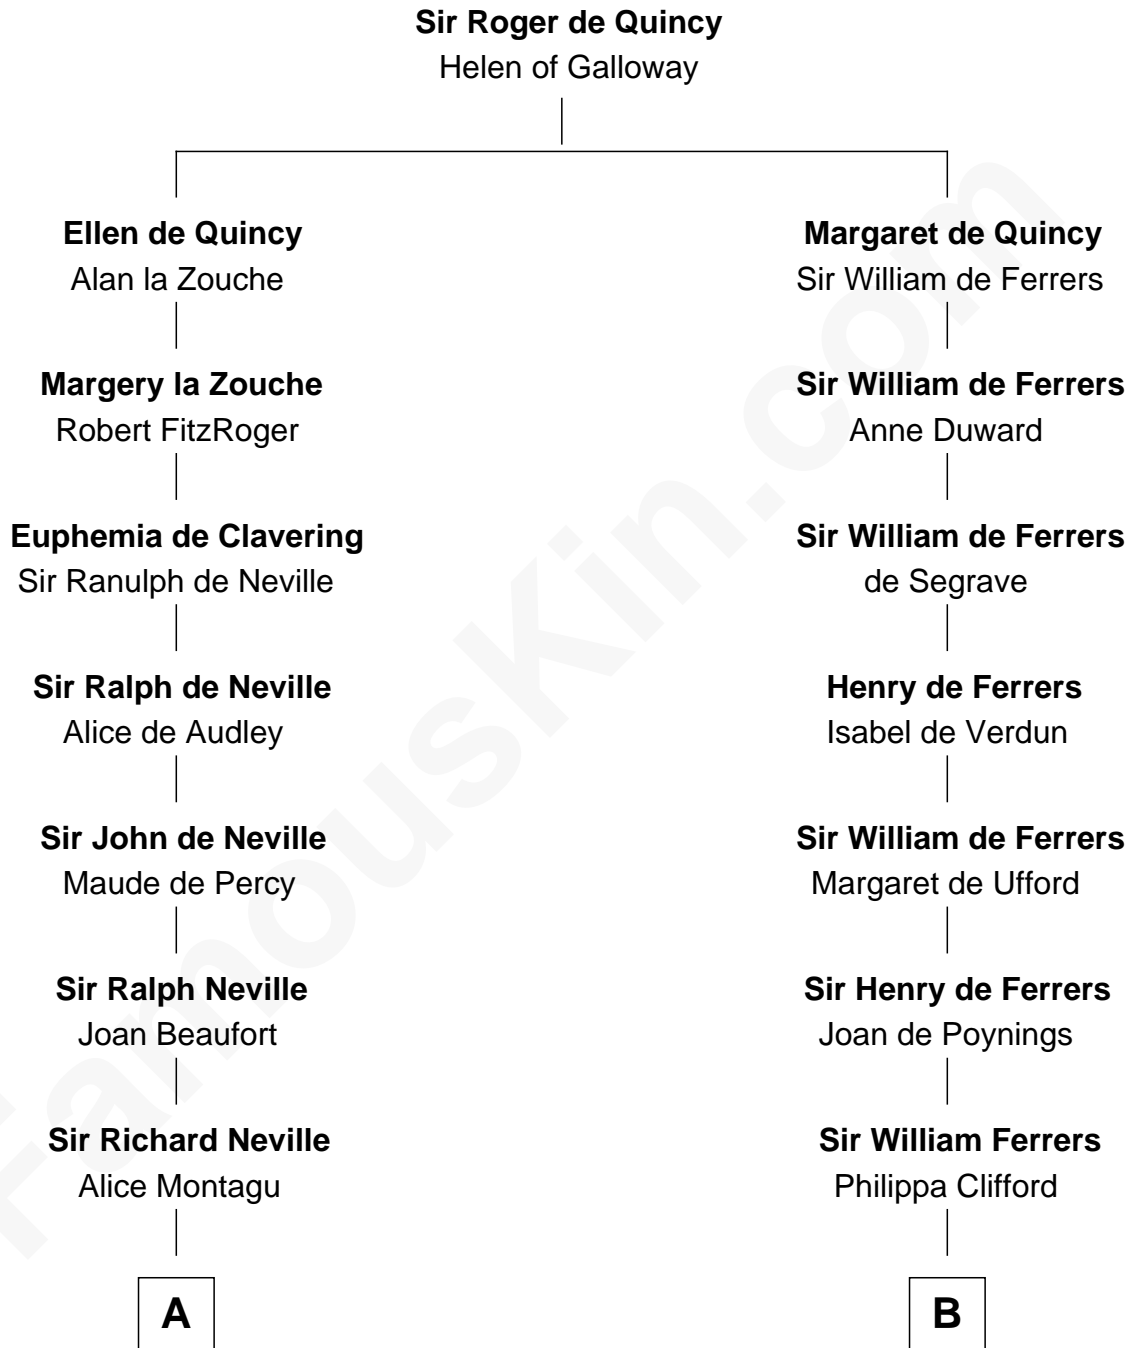

# FamousKin.com

## Relationship Chart of Fletcher Christian

Leader of the mutiny on the Bounty

18th cousin 2 times removed of

**Susan B. Anthony**

Women's Rights Advocate

**C**

**Charles Christian**

Anne Dixon

**Fletcher Christian**

*Leader of the mutiny on the Bounty*

**D**

**Judith Hicks**

David Anthony

**Humphrey Anthony**

Hannah Lapham

**Daniel Anthony**