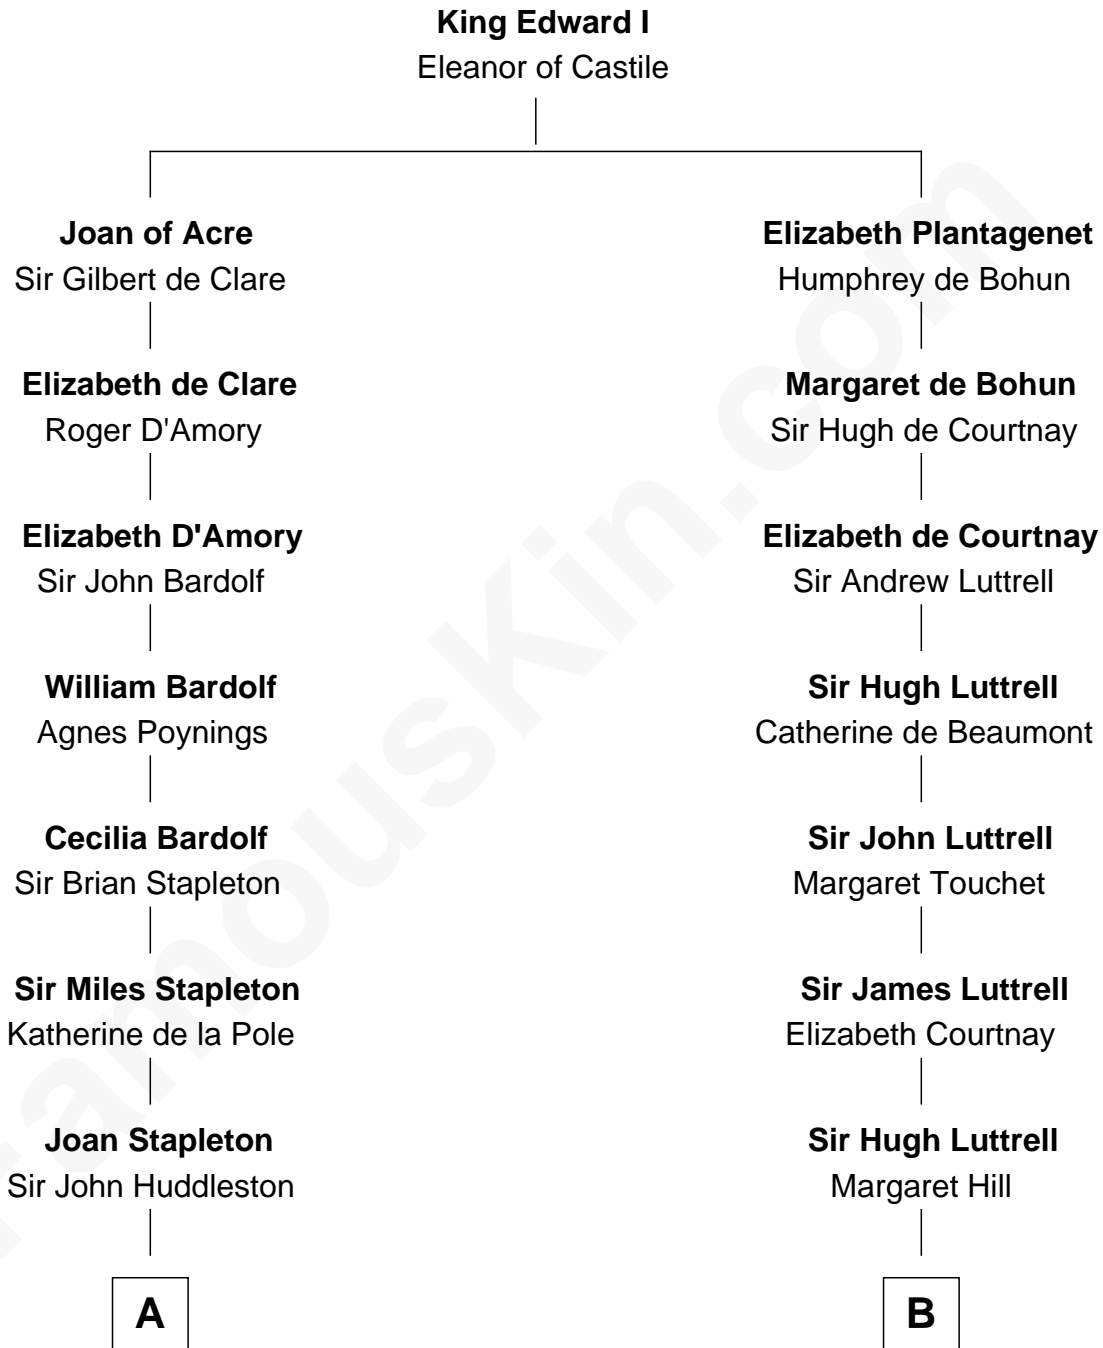

FamousKin.com

Relationship Chart of Fletcher Christian

Leader of the mutiny on the Bounty

16th cousin 5 times removed of

Dick Cheney

46th U.S. Vice-President

C

Elias Eaton Cheney

Lucy Fletcher

Samuel Fletcher Cheney

Ella A. Phillips

Thomas Herbert Cheney

Margaret E. Tyler

Richard Herbert Cheney

Marge Lorraine Dickey

Dick Cheney

46th U.S. Vice-President

FamousKin.com