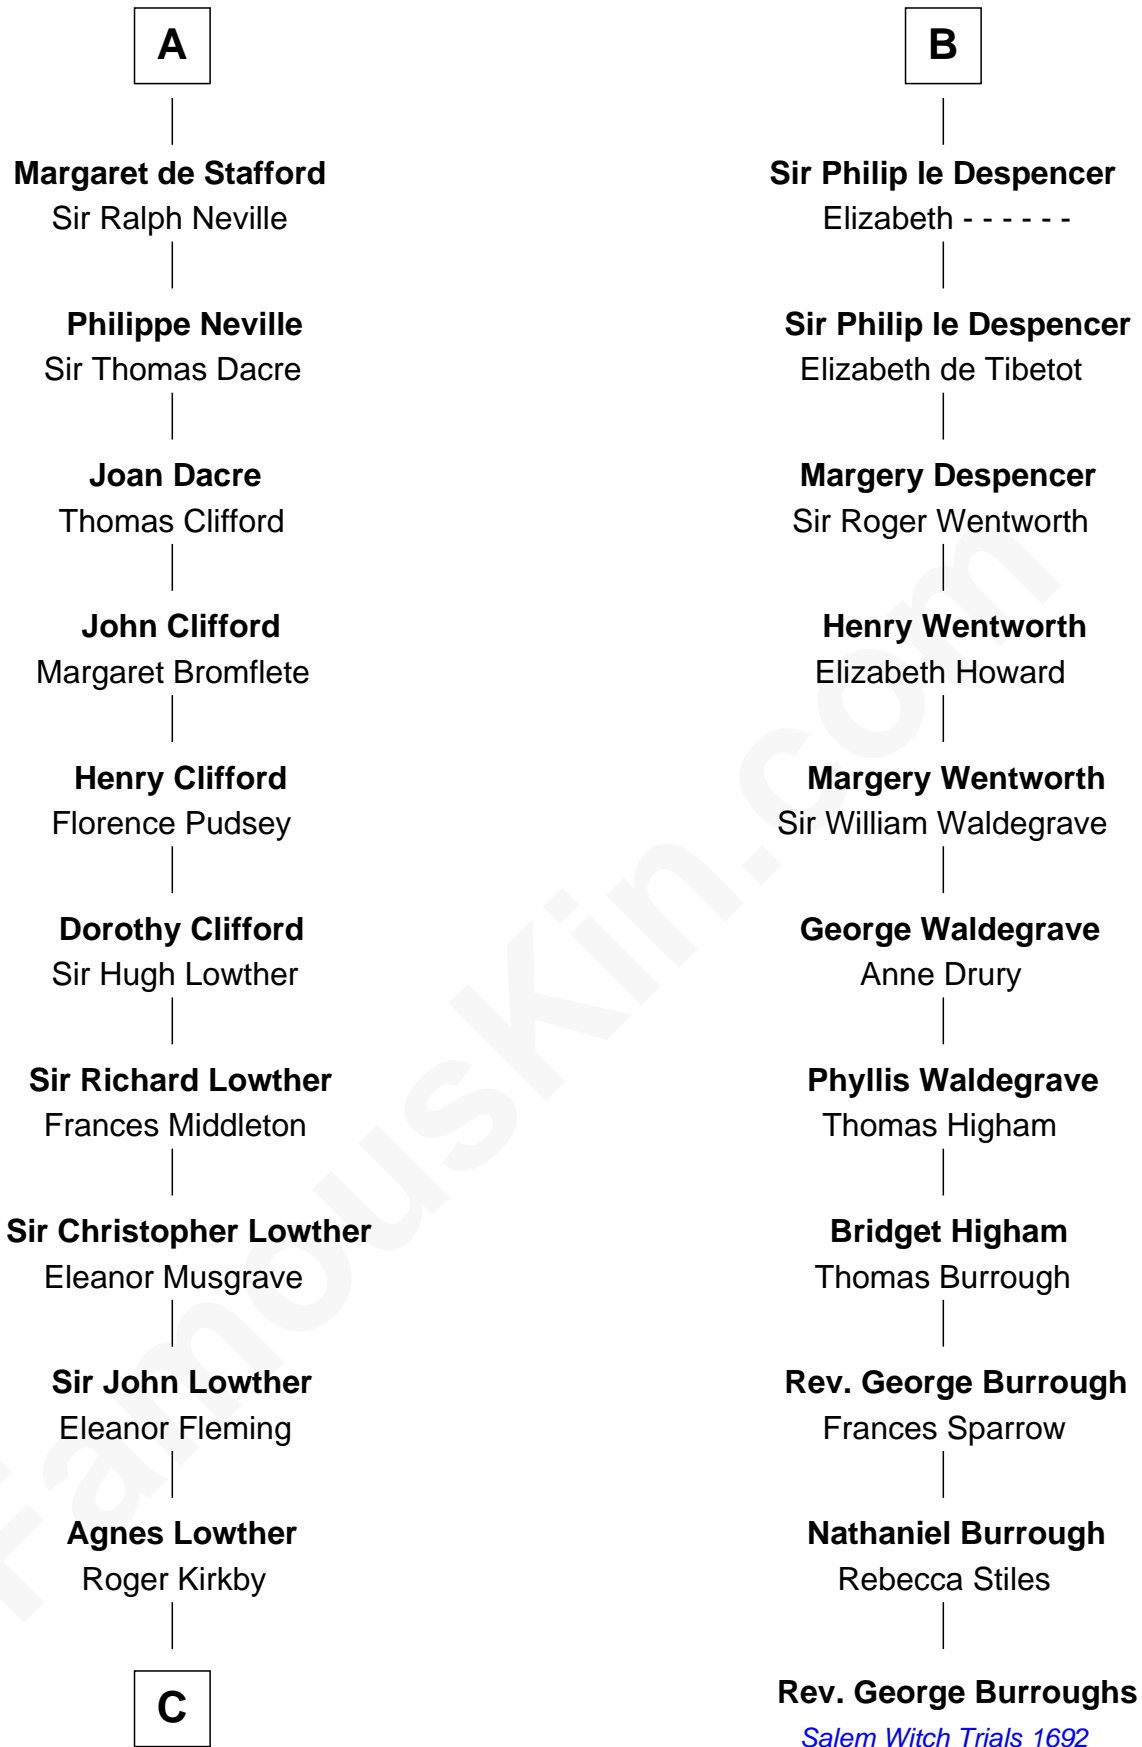

FamousKin.com

Relationship Chart of Fletcher Christian

Leader of the mutiny on the Bounty

17th cousin 4 times removed of

Rev. George Burroughs

Executed for Witchcraft, Salem 1692

C

—
William Kirkby
Joanna Furness

—
Eleanor Kirkby
Humphrey Senhouse

—
Bridget Senhouse
John Christian

—
Charles Christian
Anne Dixon

—
Fletcher Christian
Leader of the mutiny on the Bounty

FamousKin.com