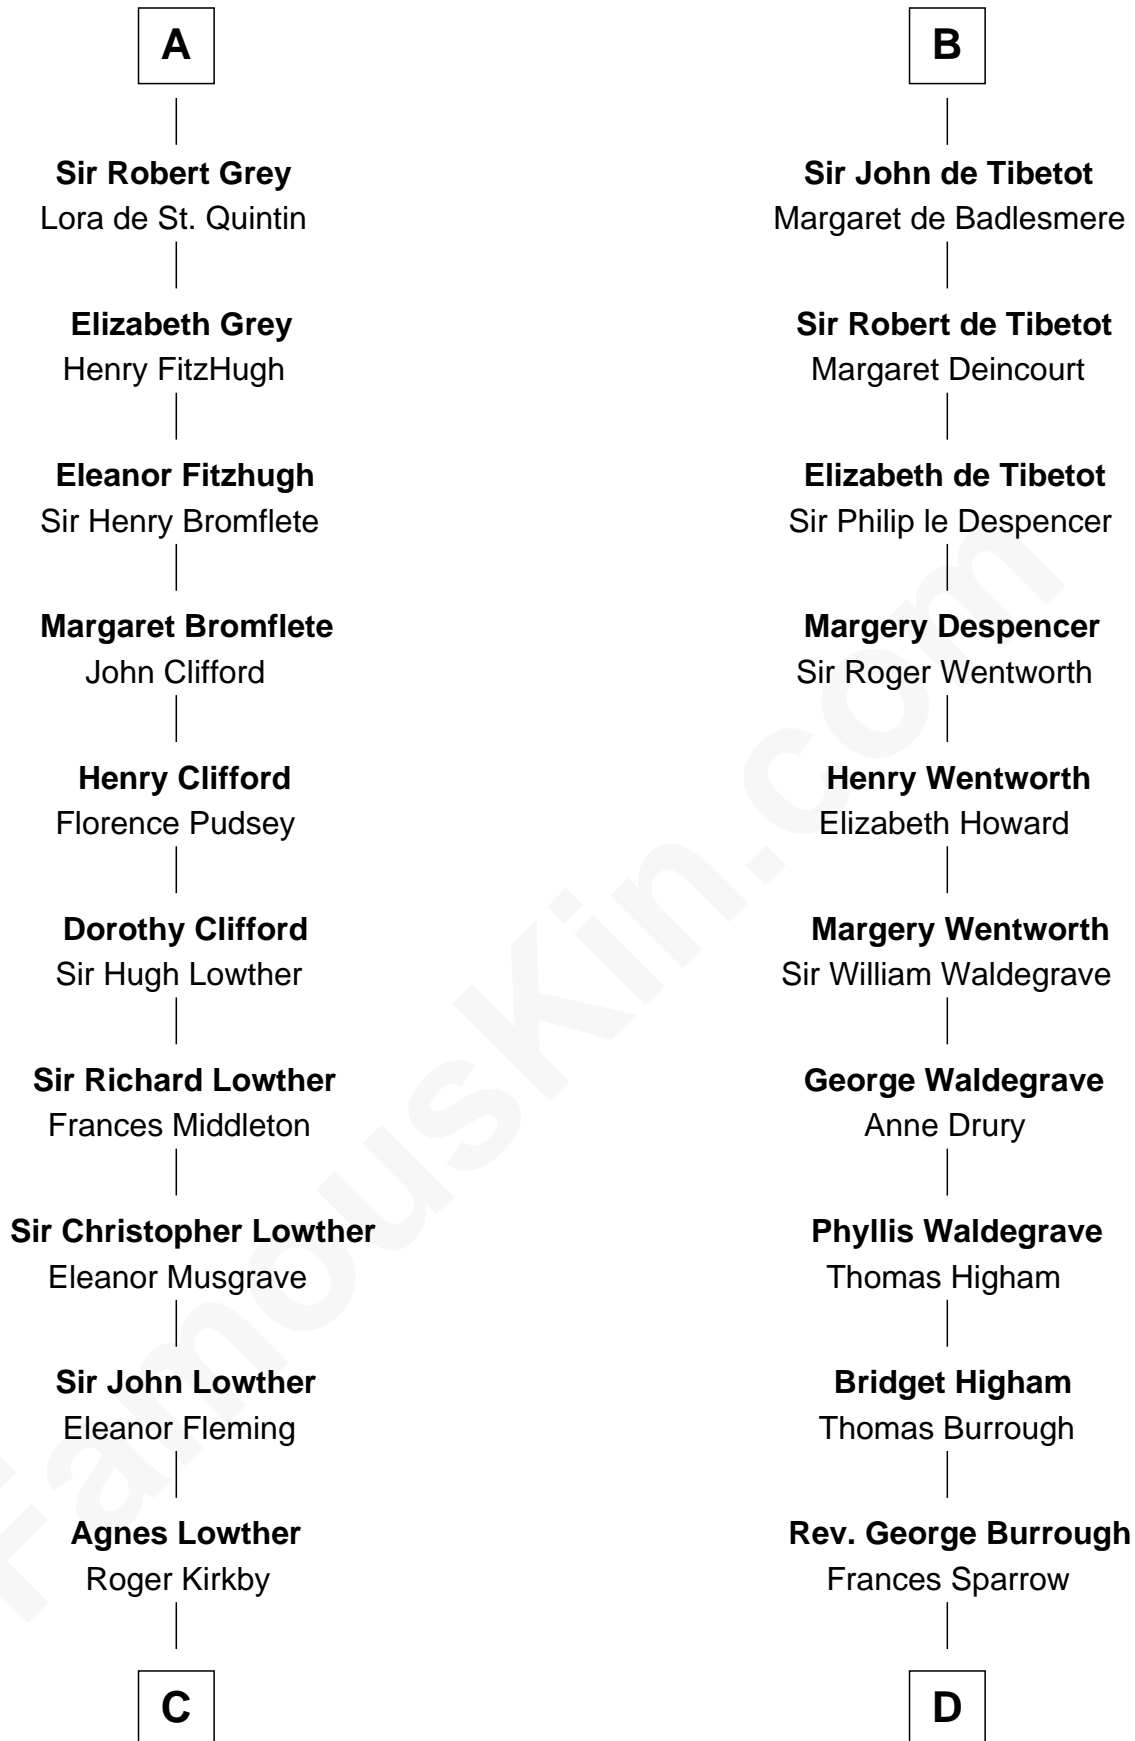

## Relationship Chart of Fletcher Christian

Leader of the mutiny on the Bounty

18th cousin 3 times removed of

**Rev. George Burroughs**

Executed for Witchcraft, Salem 1692

**C**

**William Kirkby**  
Joanna Furness

**Eleanor Kirkby**  
Humphrey Senhouse

**Bridget Senhouse**  
John Christian

**Charles Christian**  
Anne Dixon

**Fletcher Christian**  
*Leader of the mutiny on the Bounty*

**D**

**Nathaniel Burrough**  
Rebecca Stiles

**Rev. George Burroughs**  
*Salem Witch Trials 1692*

FamousKin.com