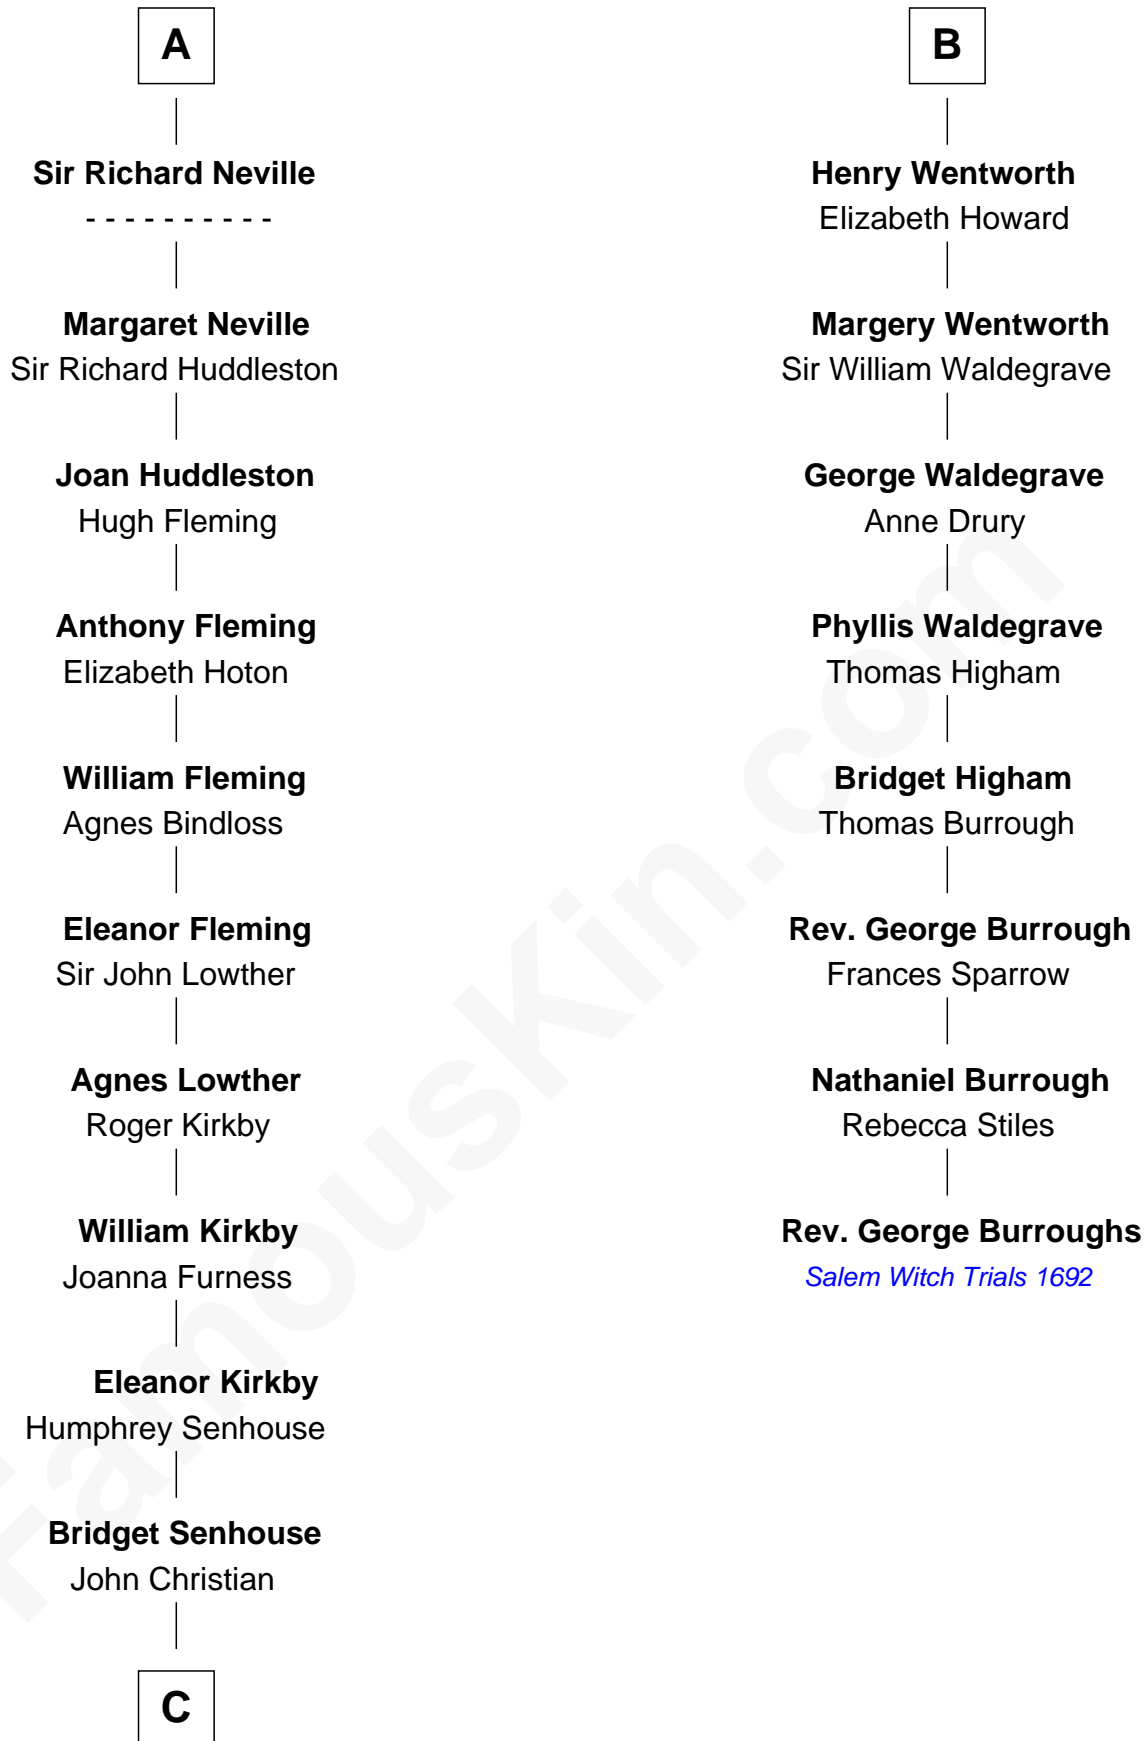

FamousKin.com

Relationship Chart of Fletcher Christian

Leader of the mutiny on the Bounty

14th cousin 4 times removed of

Rev. George Burroughs

Executed for Witchcraft, Salem 1692

C

Charles Christian

Anne Dixon

Fletcher Christian

Leader of the mutiny on the Bounty

FamousKin.com