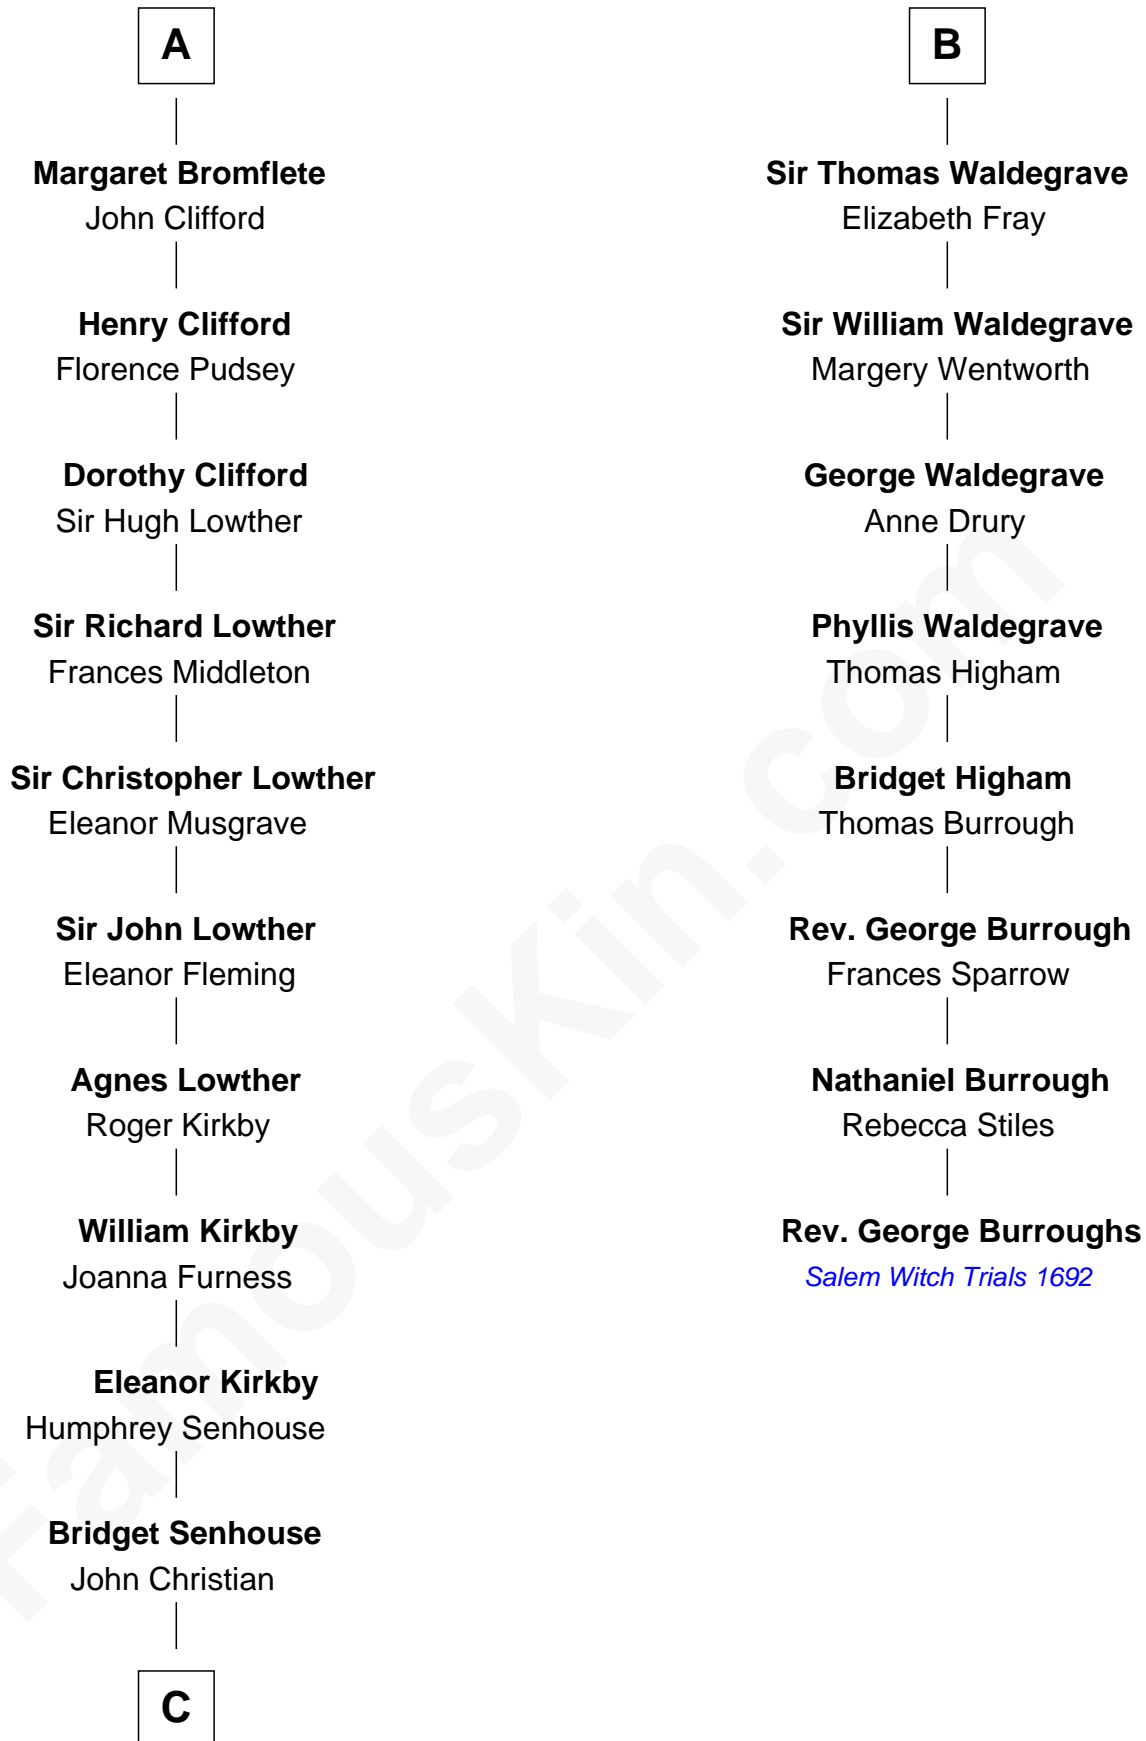

FamousKin.com

Relationship Chart of Fletcher Christian

Leader of the mutiny on the Bounty

14th cousin 4 times removed of

Rev. George Burroughs

Executed for Witchcraft, Salem 1692

C

—
Charles Christian

Anne Dixon

—
Fletcher Christian

Leader of the mutiny on the Bounty

FamousKin.com