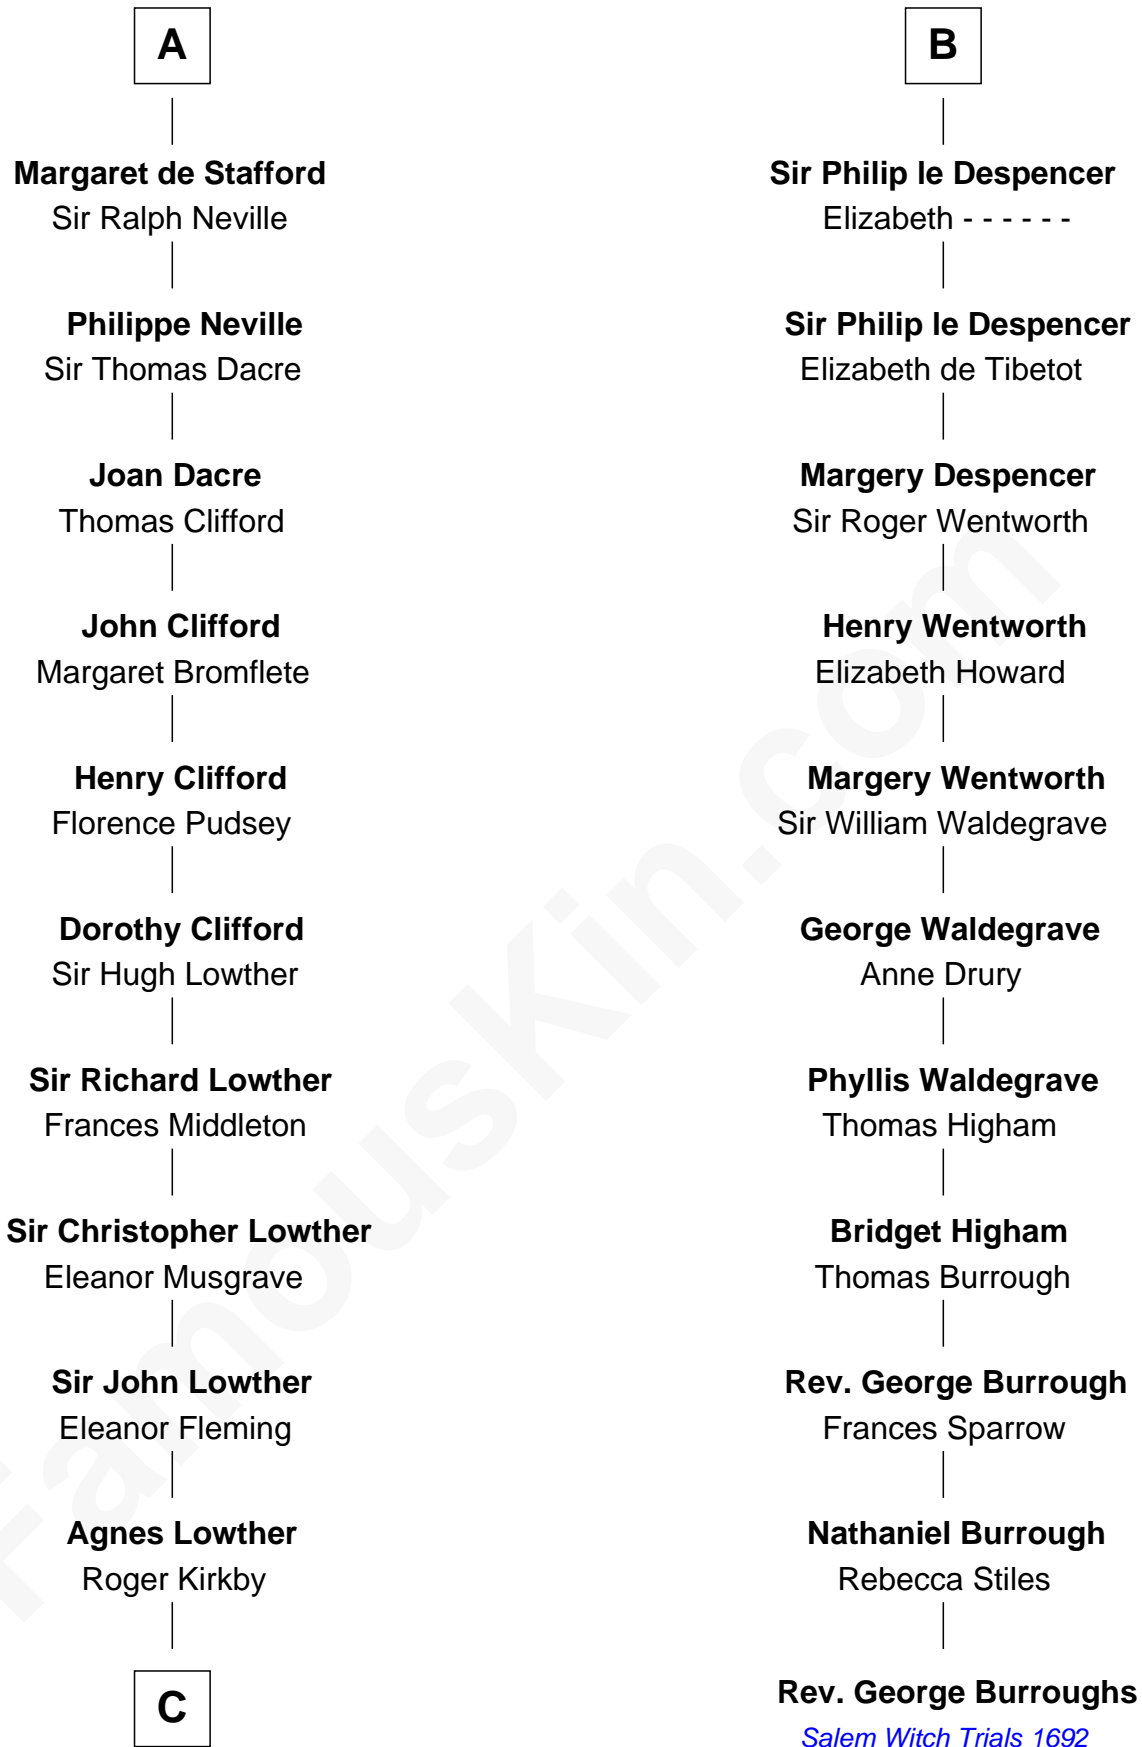

FamousKin.com

Relationship Chart of Fletcher Christian

Leader of the mutiny on the Bounty

17th cousin 4 times removed of

Rev. George Burroughs

Executed for Witchcraft, Salem 1692

C

William Kirkby
Joanna Furness

Eleanor Kirkby
Humphrey Senhouse

Bridget Senhouse
John Christian

Charles Christian
Anne Dixon

Fletcher Christian
Leader of the mutiny on the Bounty

FamousKin.com