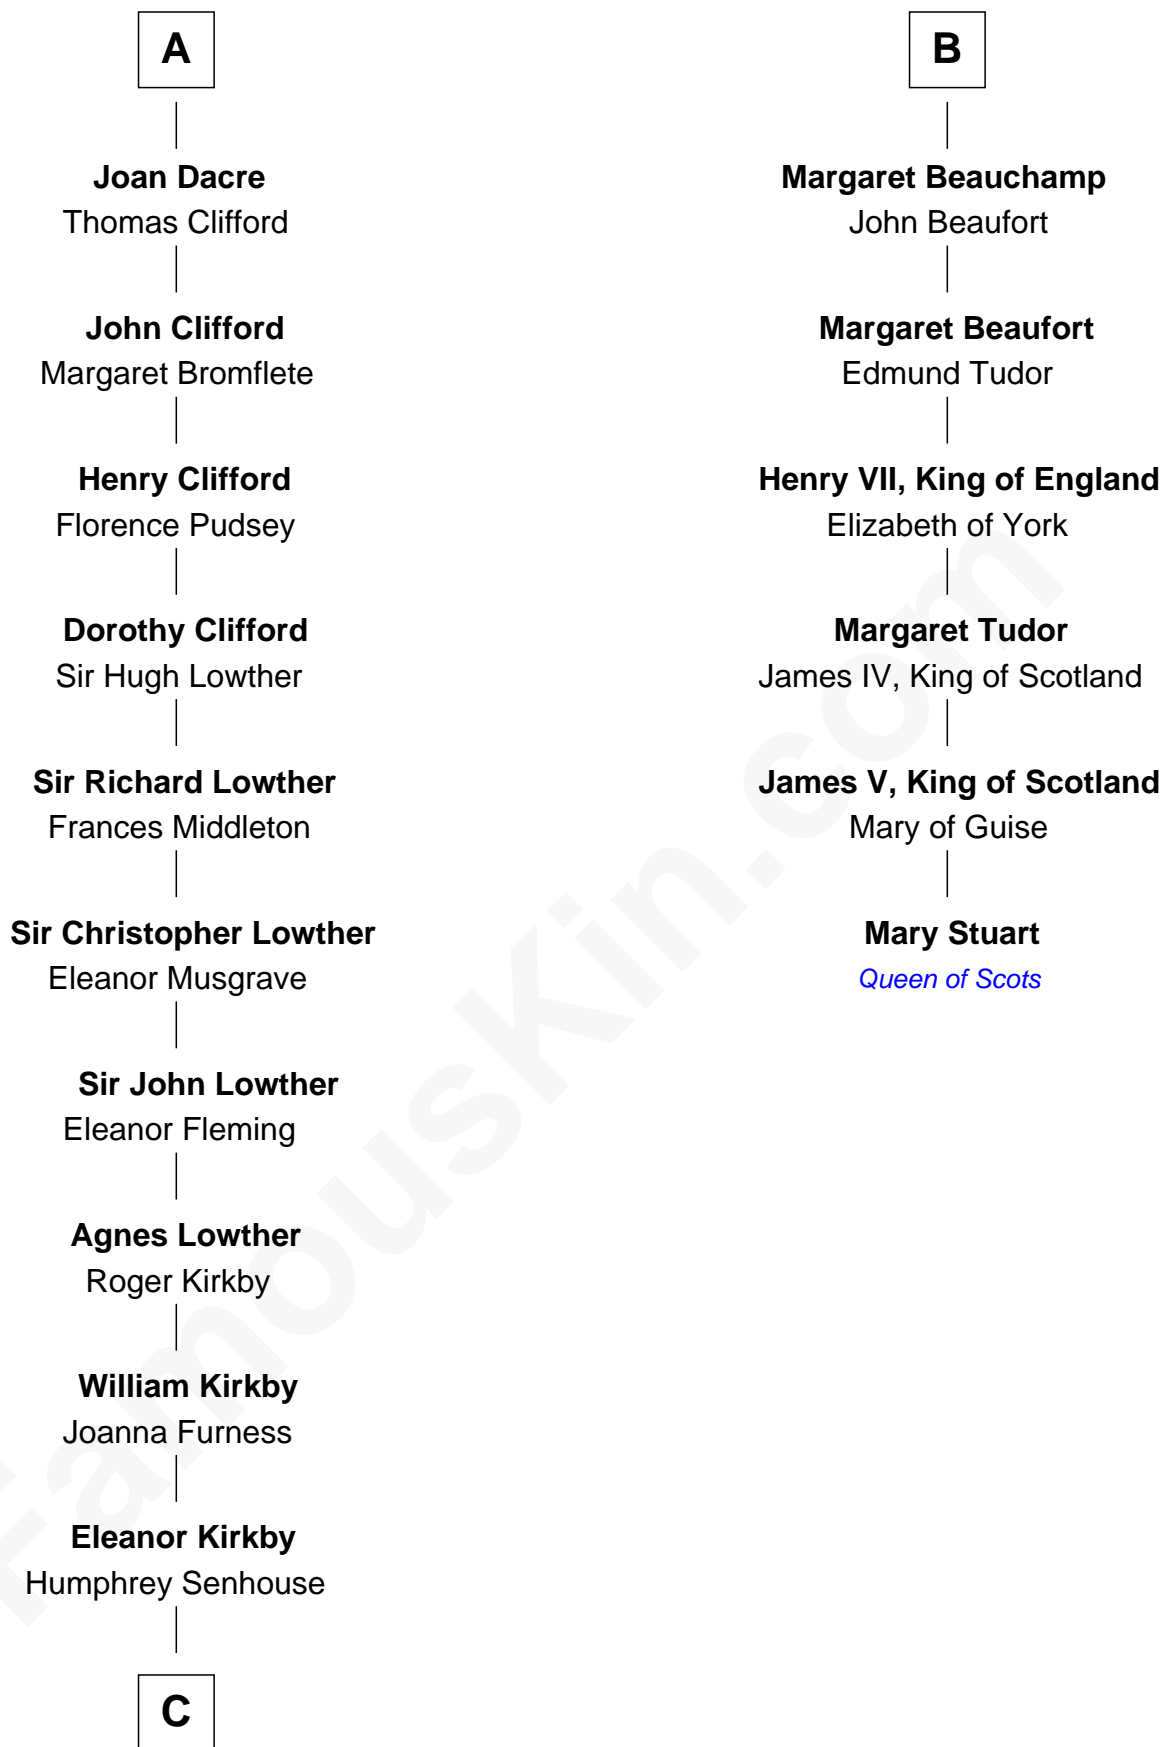

## Relationship Chart of Fletcher Christian

Leader of the mutiny on the Bounty

12th cousin 7 times removed of

**Mary Stuart**

Queen of Scots

**Sir Humphrey de Bohun**

Maud of Eu

**C**

—  
**Bridget Senhouse**

John Christian

—  
**Charles Christian**

Anne Dixon

—  
**Fletcher Christian**

*Leader of the mutiny on the Bounty*

FamousKin.com