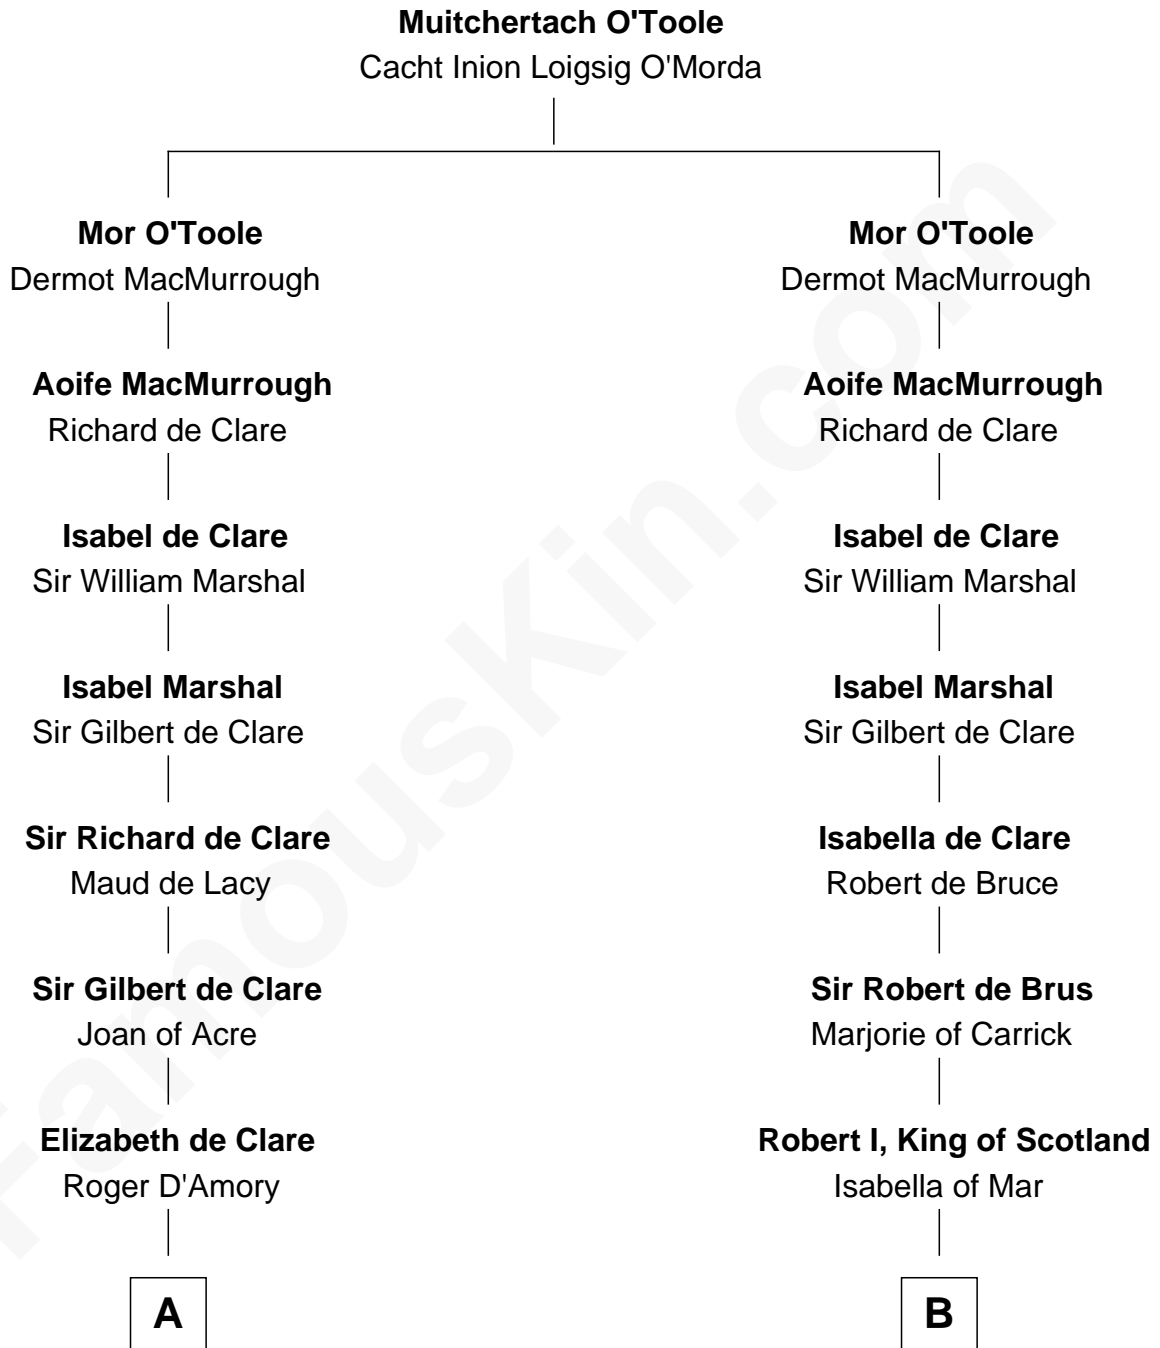

## Relationship Chart of Fletcher Christian

Leader of the mutiny on the Bounty

15th cousin 6 times removed of

**Mary Stuart**

Queen of Scots

**C**

—  
**Mary Huddleston**

John Senhouse

—  
**Humphrey Senhouse**

Eleanor Kirkby

—  
**Bridget Senhouse**

John Christian

—  
**Charles Christian**

Anne Dixon

—  
**Fletcher Christian**

*Leader of the mutiny on the Bounty*