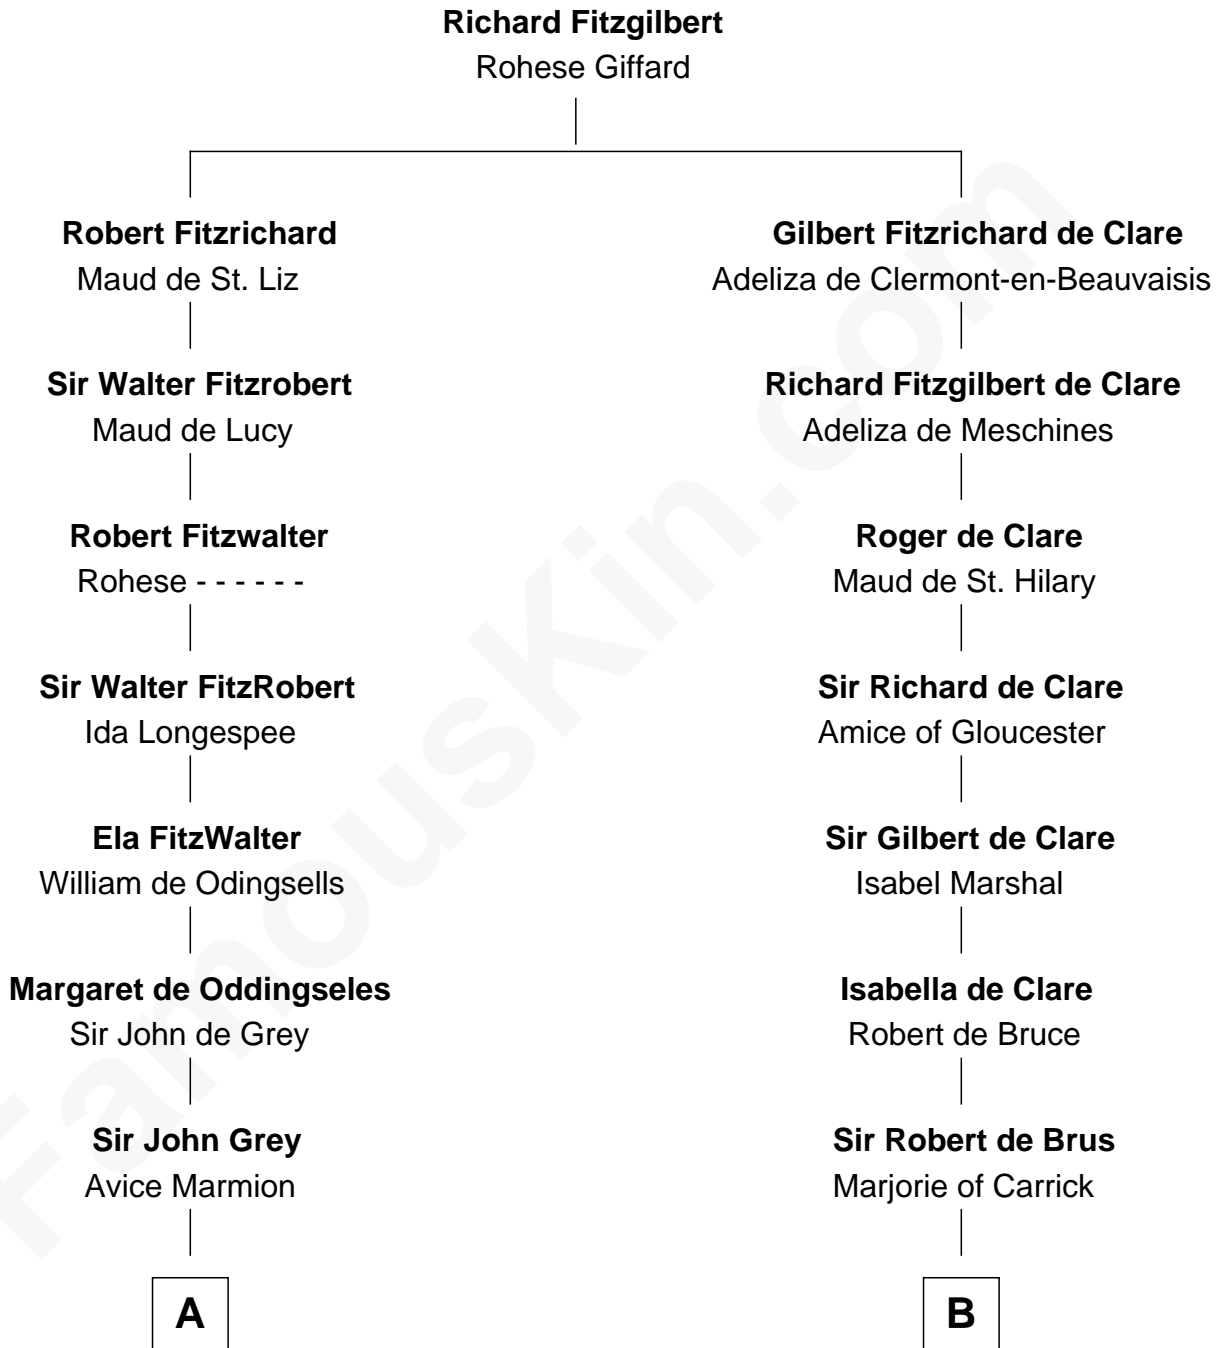

FamousKin.com

Relationship Chart of Fletcher Christian

Leader of the mutiny on the Bounty

16th cousin 5 times removed of

Mary Stuart

Queen of Scots

C

William Kirkby

Joanna Furness

Eleanor Kirkby

Humphrey Senhouse

Bridget Senhouse

John Christian

Charles Christian

Anne Dixon

Fletcher Christian

Leader of the mutiny on the Bounty