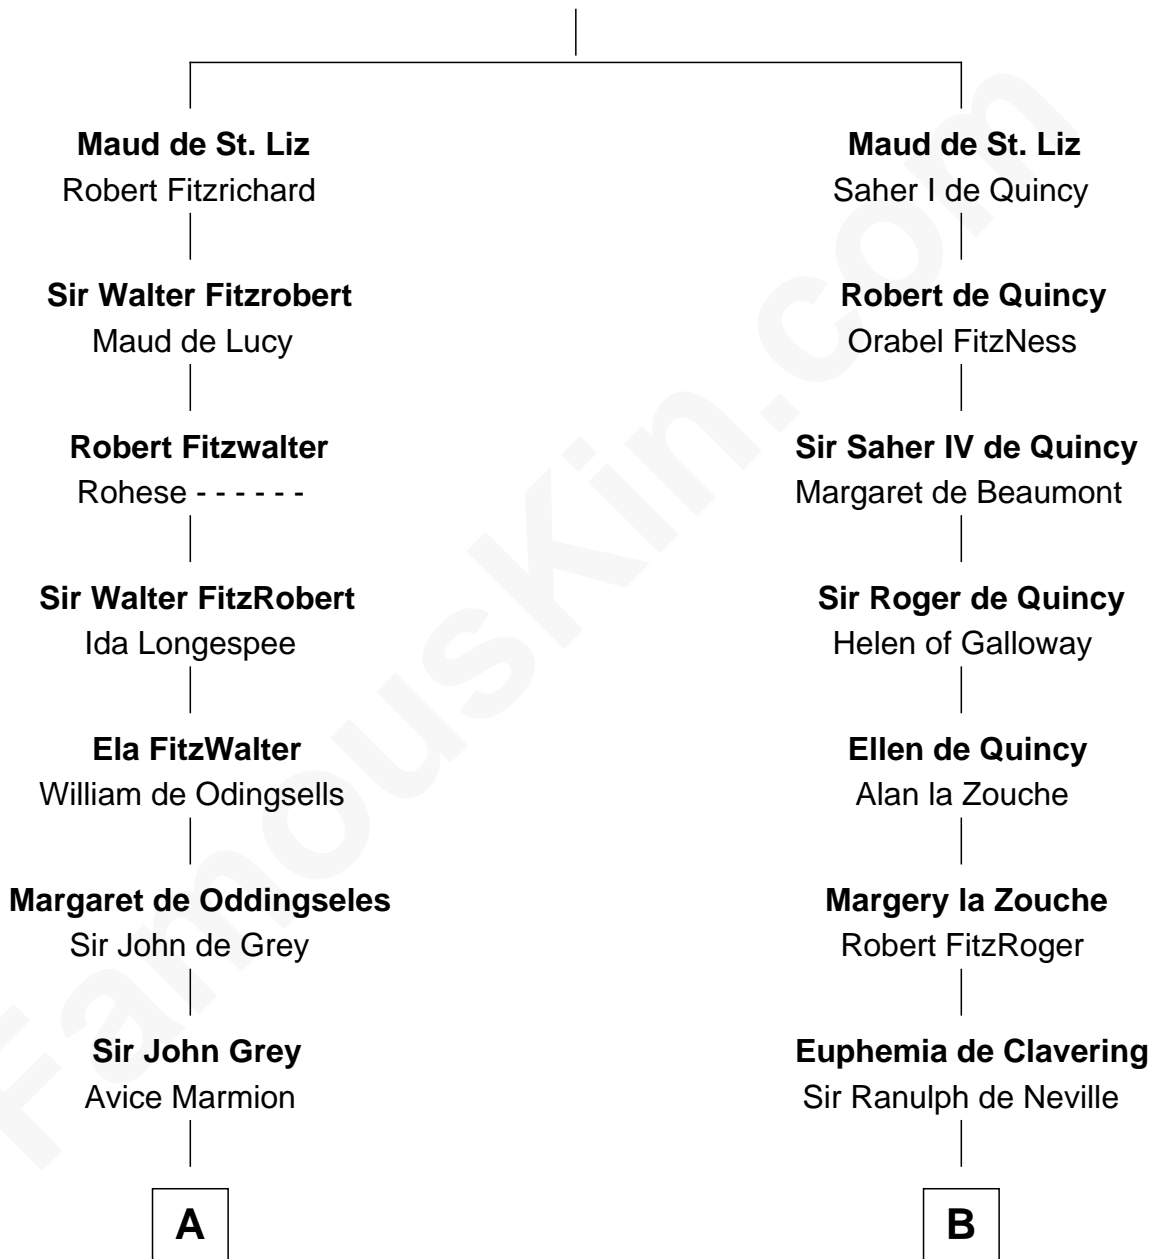

## Relationship Chart of Fletcher Christian

Leader of the mutiny on the Bounty

15th cousin 6 times removed of

**Mary Stuart**

Queen of Scots

**Simon I de St. Liz**  
Maud of Northumberland

**C**

William Kirkby  
Joanna Furness

Eleanor Kirkby  
Humphrey Senhouse

Bridget Senhouse  
John Christian

Charles Christian  
Anne Dixon

Fletcher Christian  
*Leader of the mutiny on the Bounty*