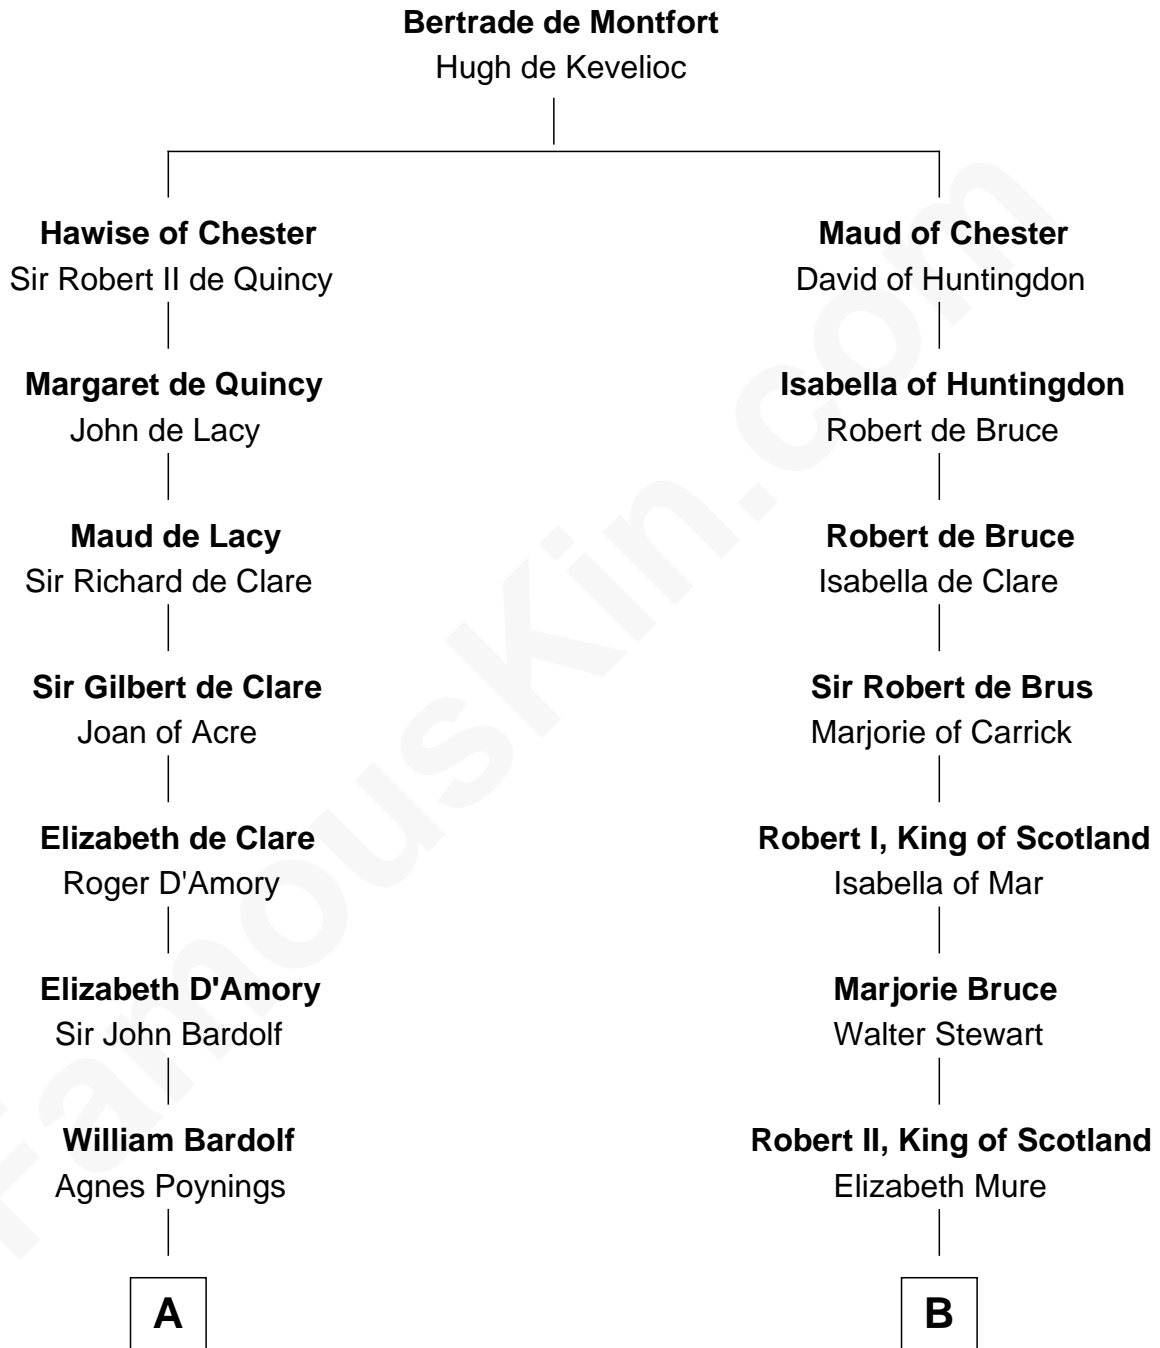

FamousKin.com

Relationship Chart of Fletcher Christian

Leader of the mutiny on the Bounty

13th cousin 6 times removed of

Mary Stuart

Queen of Scots

C

—
Bridget Senhouse

John Christian

—
Charles Christian

Anne Dixon

—
Fletcher Christian

Leader of the mutiny on the Bounty

FamousKin.com